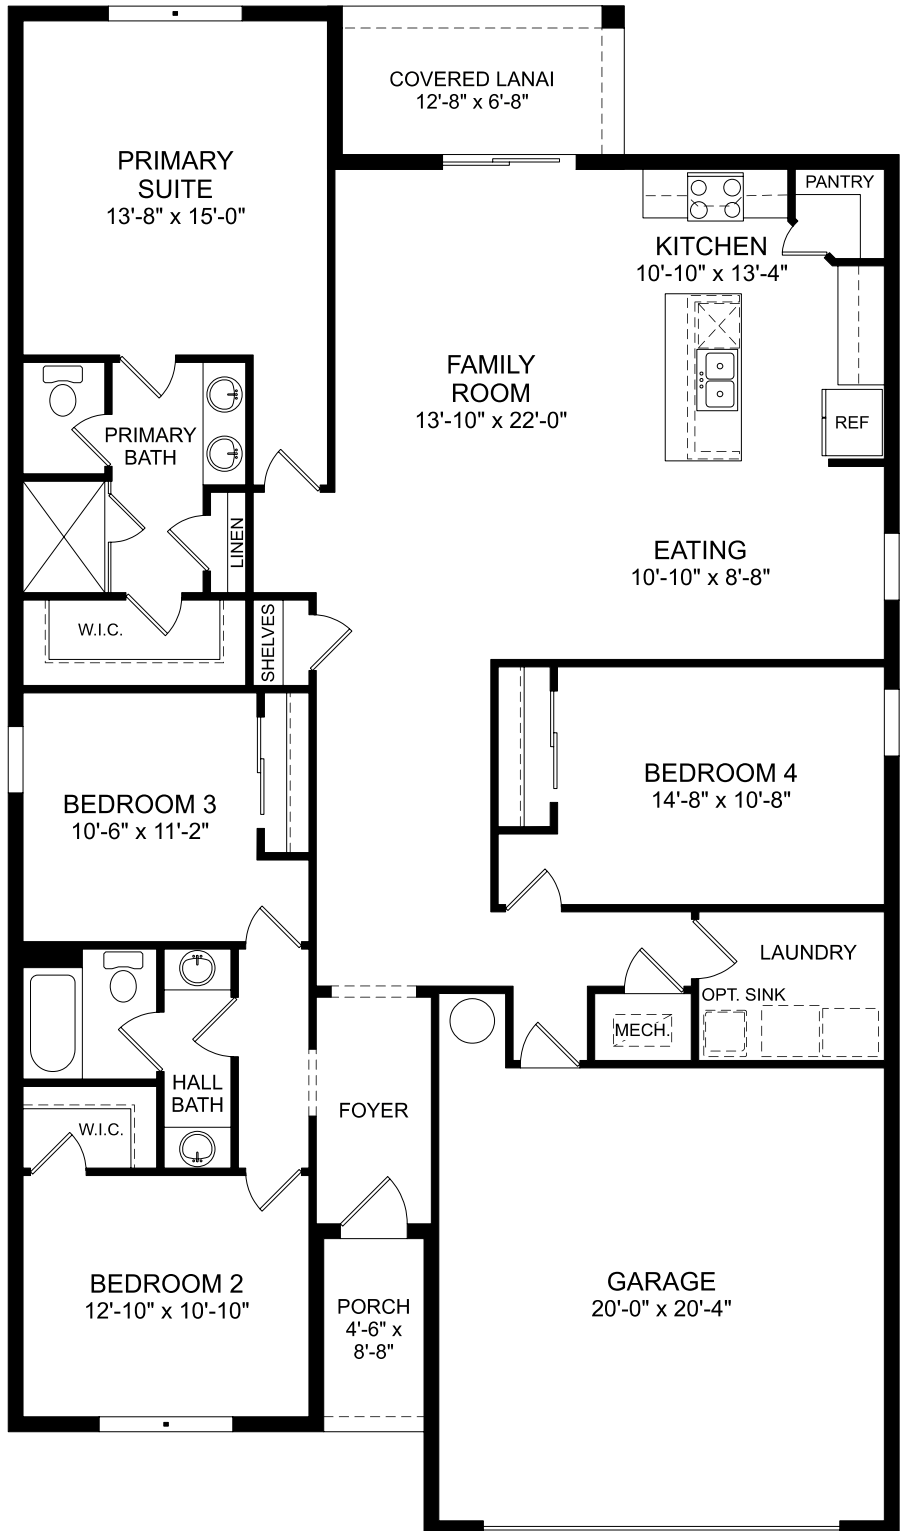

Seaton

First Floor

- 4 Beds
- 2 Full Baths
- 2 Car Garage
- 2,001 Sq. Ft.

Selected Options:

Covered Lanai

The floor plans shown are for general illustration purposes only. All dimensions are approximate. Actual product and specifications (including windows, doors and room layout) may vary in dimension or detail from the illustration shown, may vary with each different elevation available for a particular floor plan, and are subject to change without notice. Optional features shown may not be available in all communities or for all homesites. Certain optional features must be purchased together or must be purchased for a particular homesite. See the actual architectural plans for clarification of dimensions and optional features for each home, elevation and homesite.