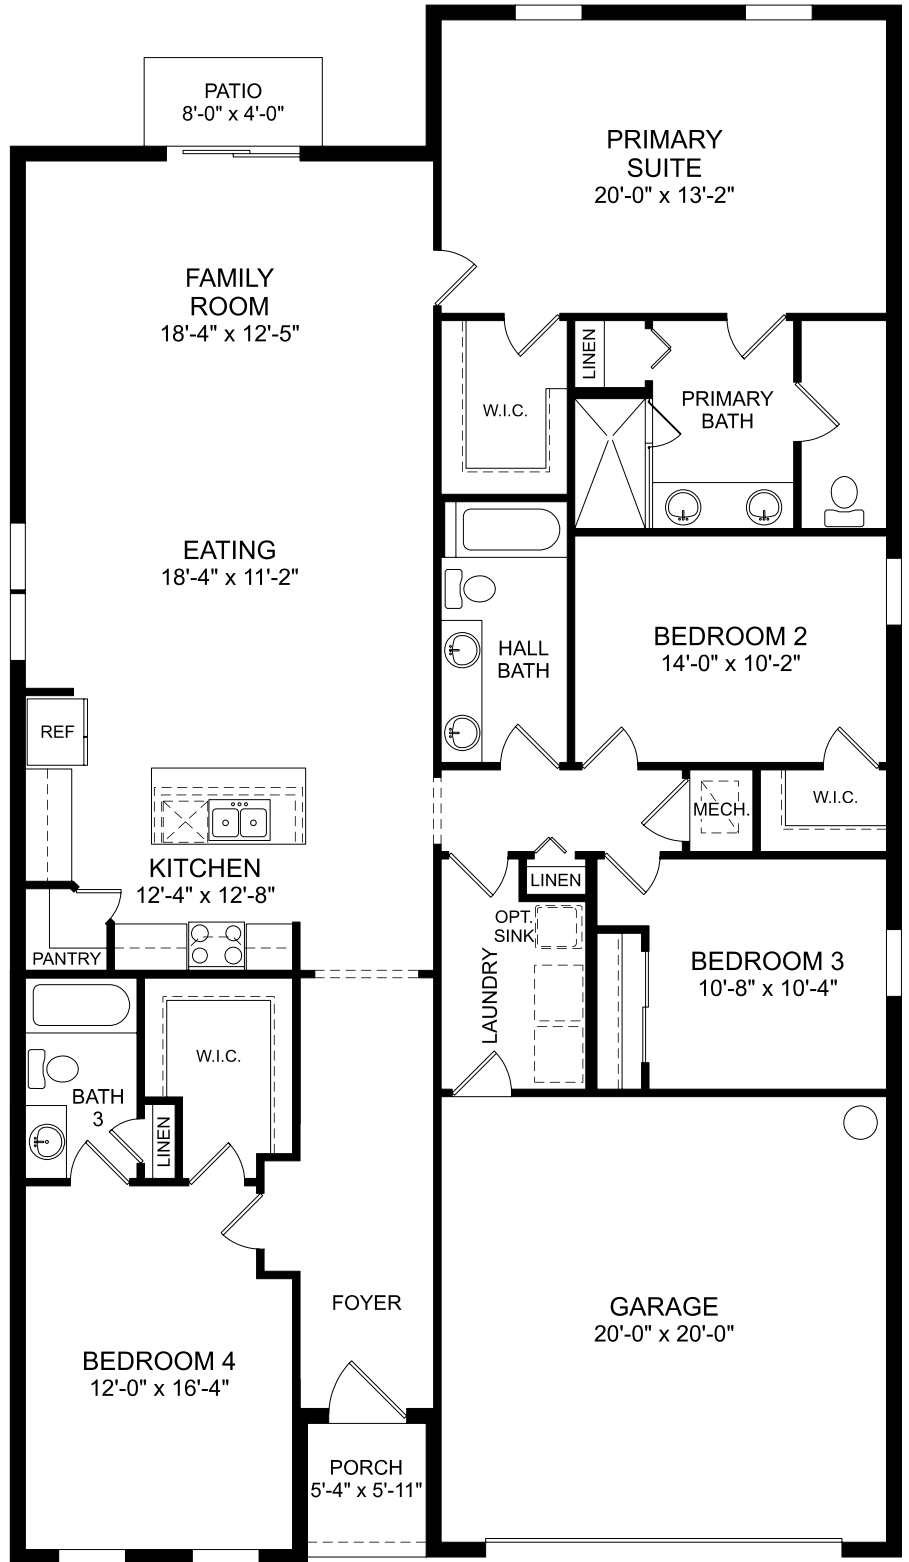

**Webber**

First Floor  
 4 Beds  
 3 Full Baths  
 2 Car Garage  
 2,210 Sq. Ft.

**Selected Options:**

Bedroom 4 Suite

The floor plans shown are for general illustration purposes only. All dimensions are approximate. Actual product and specifications (including windows, doors and room layout) may vary in dimension or detail from the illustration shown, may vary with each different elevation available for a particular floor plan, and are subject to change without notice. Optional features shown may not be available in all communities or for all homesites. Certain optional features must be purchased together or must be purchased for a particular homesite. See the actual architectural plans for clarification of dimensions and optional features for each home, elevation and homesite.