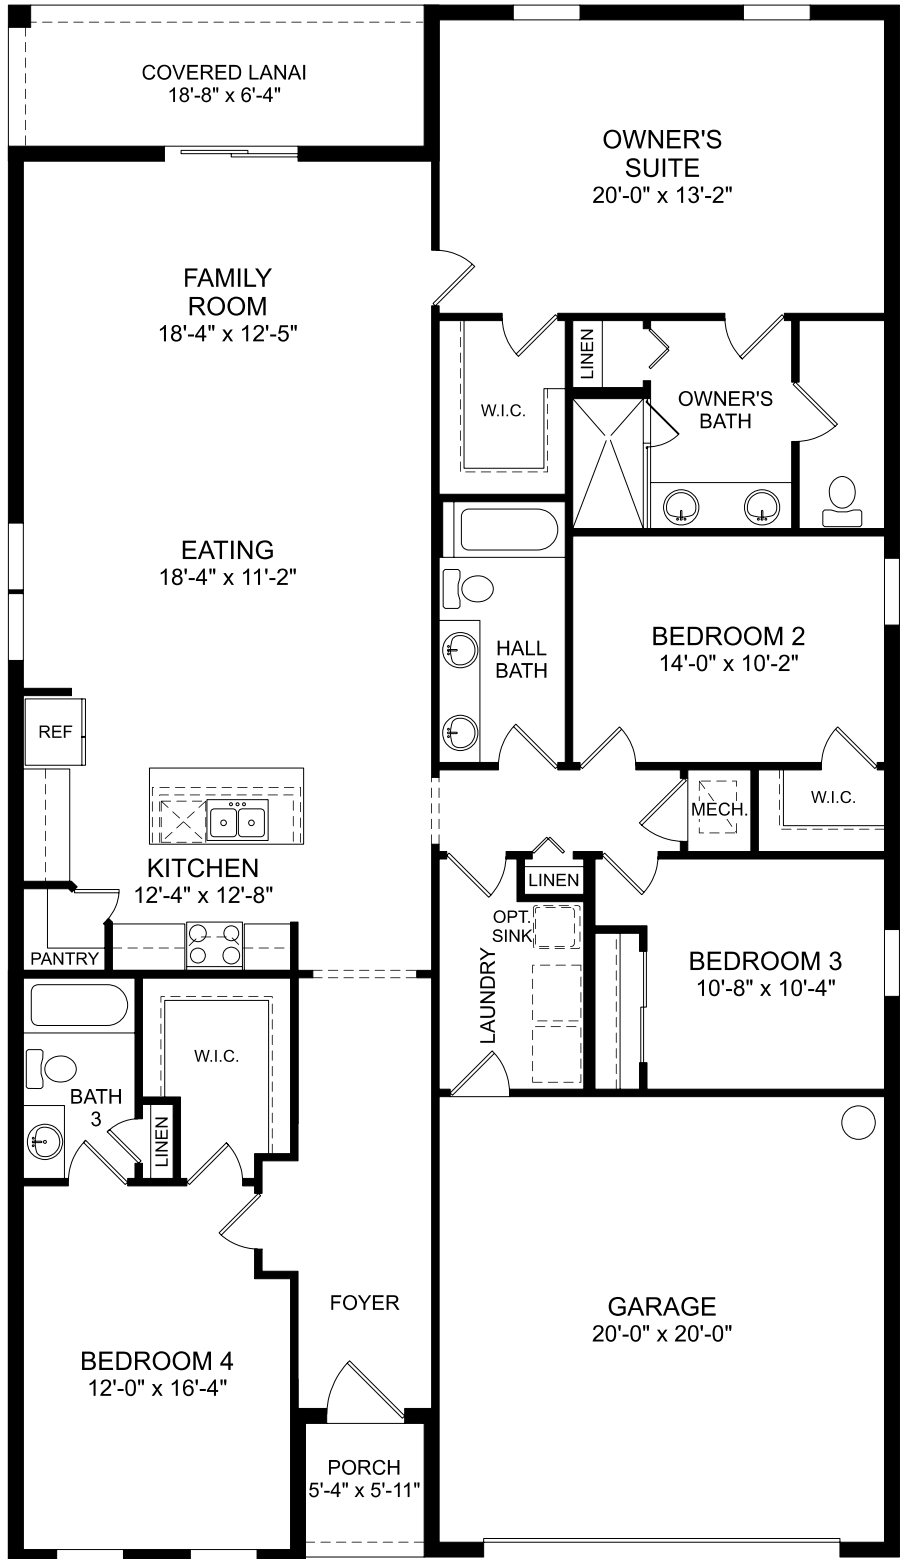

Webber

First Floor
 4 Beds
 2 Full Baths
 2,210 Sq. Ft.

Selected Options:

Covered Lanai
 Bedroom 4 Suite

The floor plans shown are for general illustration purposes only. All dimensions are approximate. Actual product and specifications (including windows, doors and room layout) may vary in dimension or detail from the illustration shown, may vary with each different elevation available for a particular floor plan, and are subject to change without notice. Optional features shown may not be available in all communities or for all homesites. Certain optional features must be purchased together or must be purchased for a particular homesite. See the actual architectural plans for clarification of dimensions and optional features for each home, elevation and homesite.