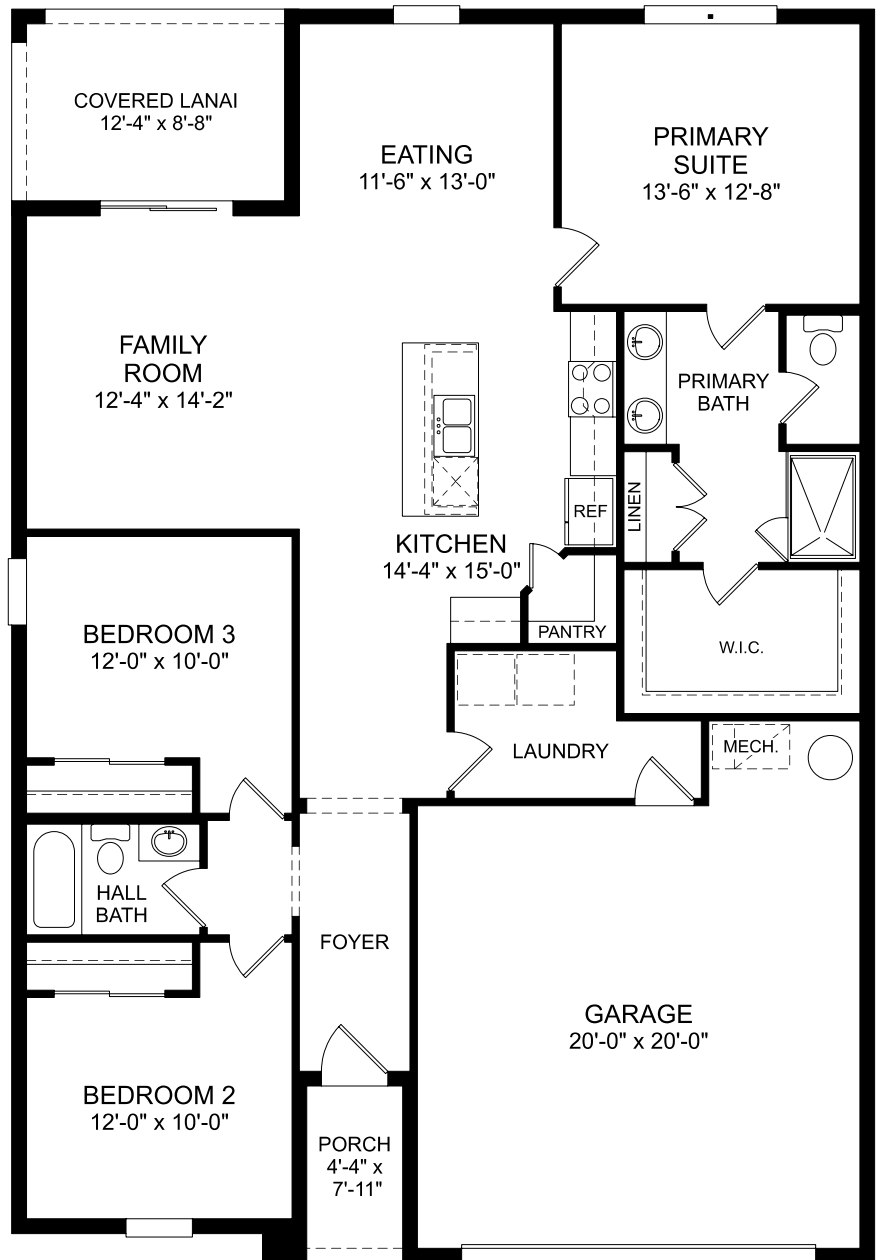

Portland

First Floor

3 Beds

2 Full Baths

2 Car Garage

1,589 Sq. Ft.

Selected Options:

Covered Lanai

The floor plans shown are for general illustration purposes only. All dimensions are approximate. Actual product and specifications (including windows, doors and room layout) may vary in dimension or detail from the illustration shown, may vary with each different elevation available for a particular floor plan, and are subject to change without notice. Optional features shown may not be available in all communities or for all homesites. Certain optional features must be purchased together or must be purchased for a particular homesite. See the actual architectural plans for clarification of dimensions and optional features for each home, elevation and homesite.