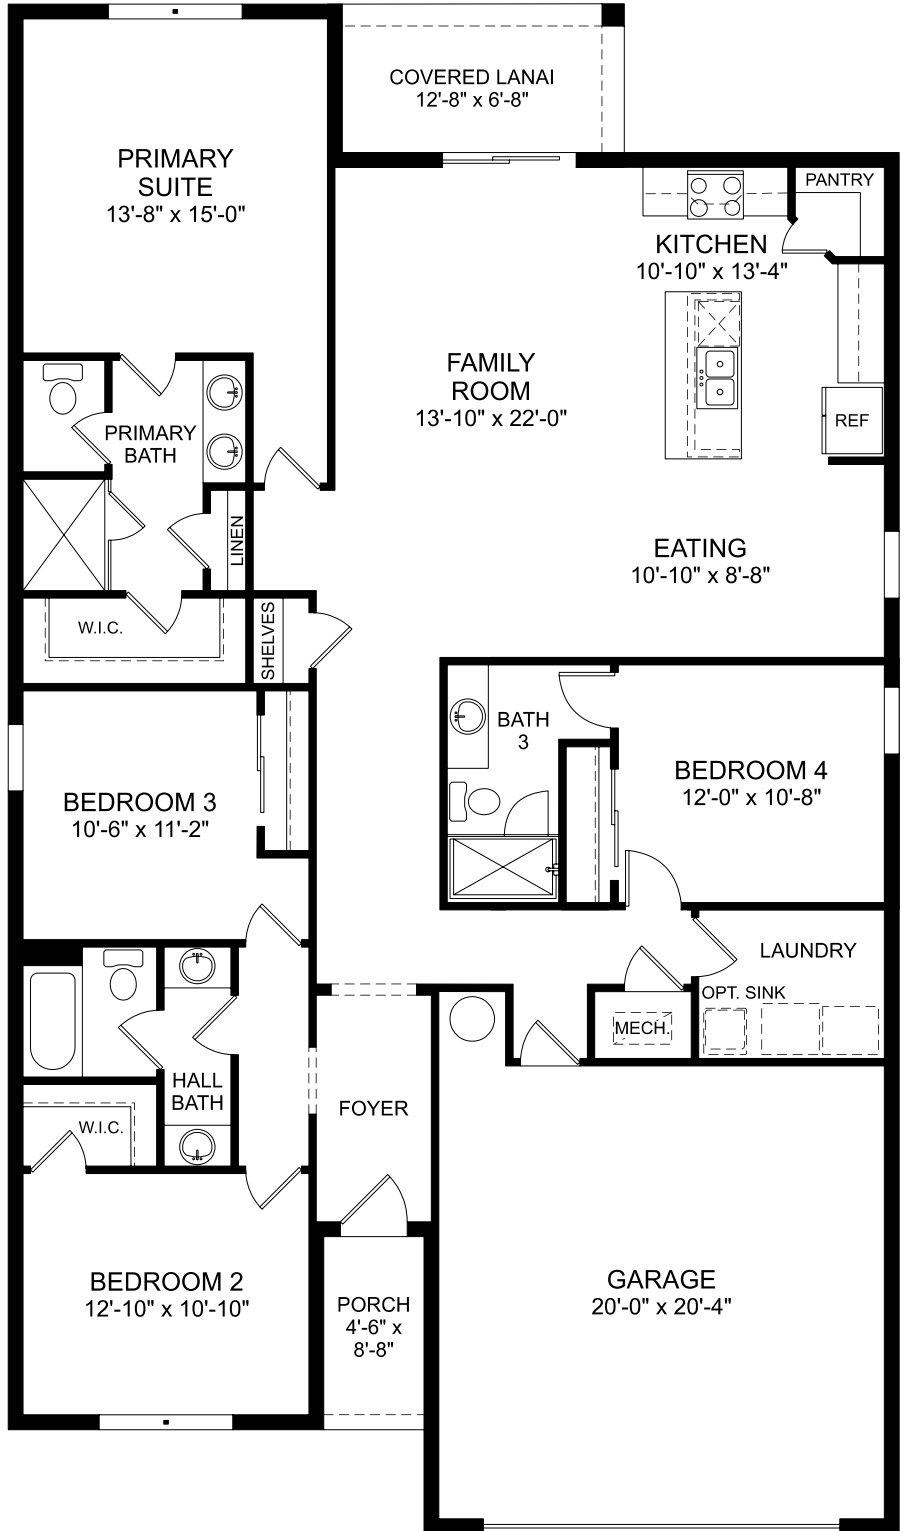

Seaton

First Floor

- 4 Beds
- 3 Full Baths
- 2 Car Garage
- 2,001 Sq. Ft.

Selected Options:

- Covered Lanai
- Bedroom 4/Bath 3

The floor plans shown are for general illustration purposes only. All dimensions are approximate. Actual product and specifications (including windows, doors and room layout) may vary in dimension or detail from the illustration shown, may vary with each different elevation available for a particular floor plan, and are subject to change without notice. Optional features shown may not be available in all communities or for all homesites. Certain optional features must be purchased together or must be purchased for a particular homesite. See the actual architectural plans for clarification of dimensions and optional features for each home, elevation and homesite.