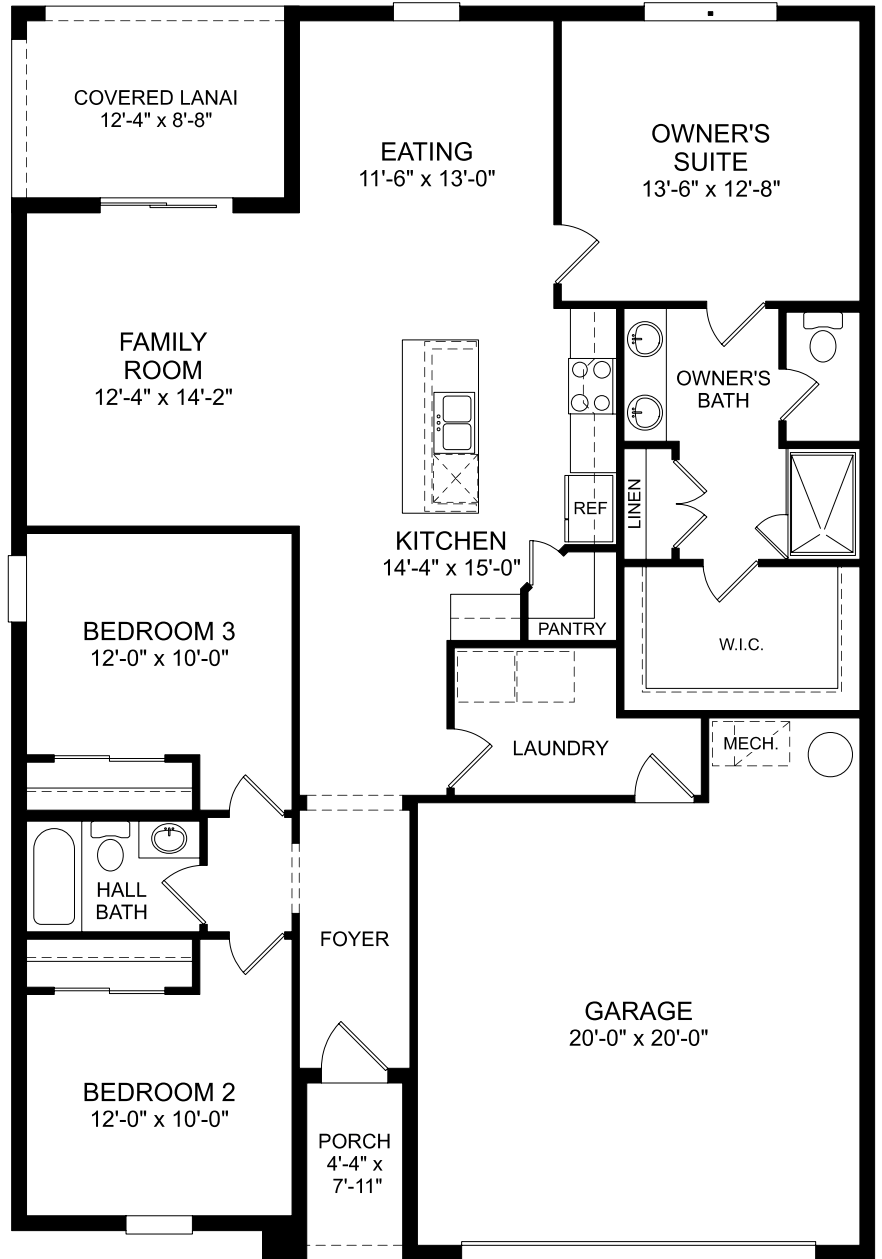

Portland

First Floor

3 Beds

2 Full Baths

1,589 Sq. Ft.

Selected Options:

Covered Lanai

The floor plans shown are for general illustration purposes only. All dimensions are approximate. Actual product and specifications (including windows, doors and room layout) may vary in dimension or detail from the illustration shown, may vary with each different elevation available for a particular floor plan, and are subject to change without notice. Optional features shown may not be available in all communities or for all homesites. Certain optional features must be purchased together or must be purchased for a particular homesite. See the actual architectural plans for clarification of dimensions and optional features for each home, elevation and homesite.