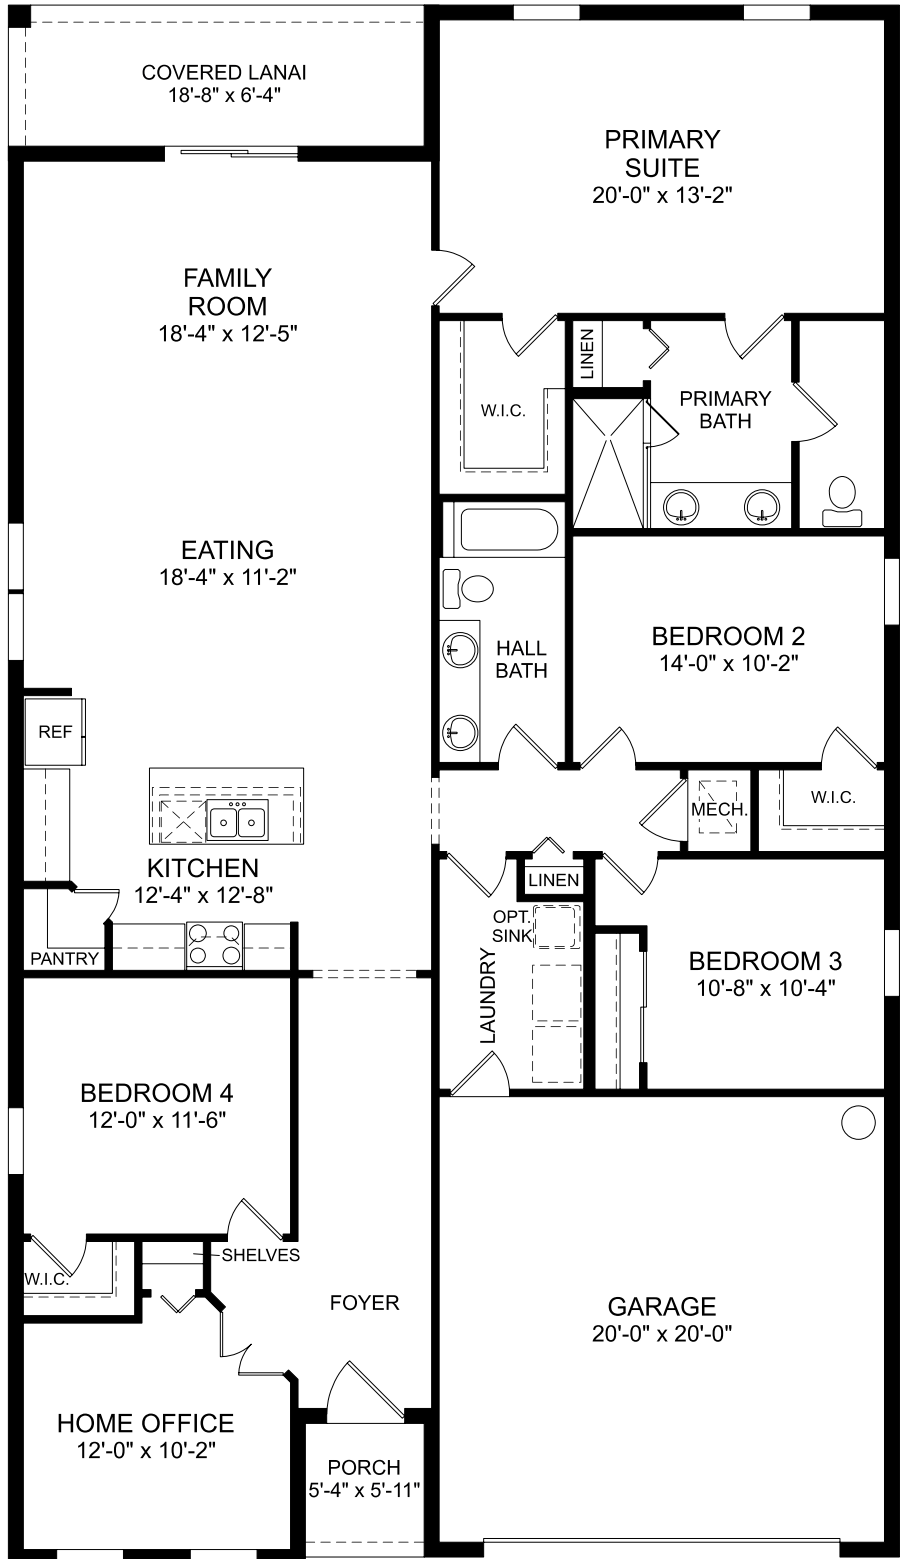

Webber

First Floor
 4 Beds
 2 Full Baths
 2 Car Garage
 2,210 Sq. Ft.

Selected Options:

Covered Lanai

The floor plans shown are for general illustration purposes only. All dimensions are approximate. Actual product and specifications (including windows, doors and room layout) may vary in dimension or detail from the illustration shown, may vary with each different elevation available for a particular floor plan, and are subject to change without notice. Optional features shown may not be available in all communities or for all homesites. Certain optional features must be purchased together or must be purchased for a particular homesite. See the actual architectural plans for clarification of dimensions and optional features for each home, elevation and homesite.