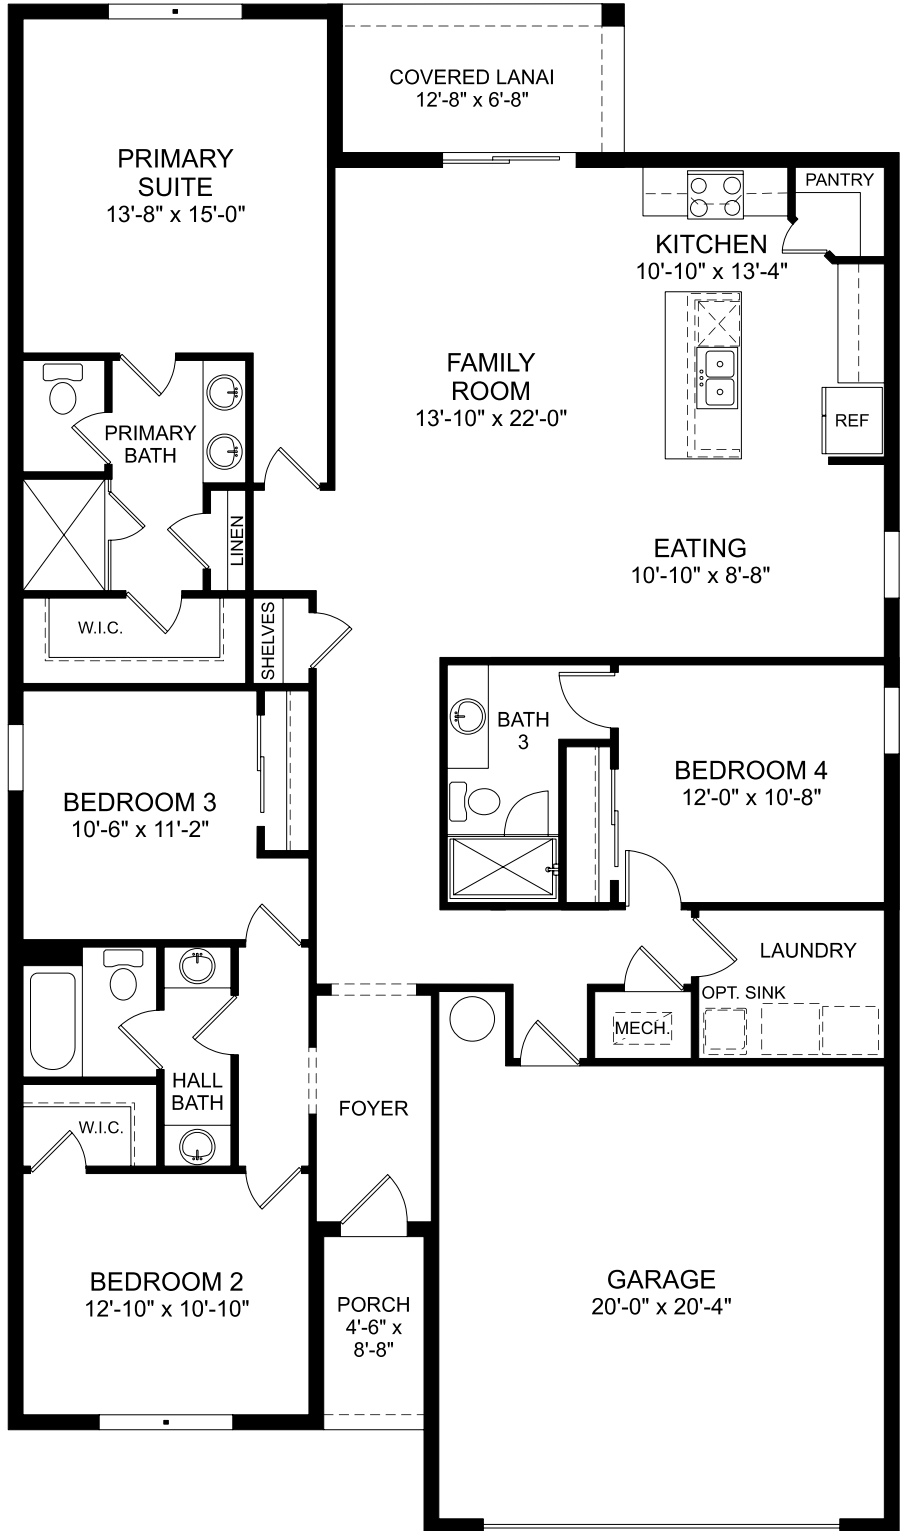

Seaton

First Floor
 4 Beds
 3 Full Baths
 2 Car Garage
 2,001 Sq. Ft.

Selected Options:

Covered Lanai
 Bedroom 4/Bath 3

The floor plans shown are for general illustration purposes only. All dimensions are approximate. Actual product and specifications (including windows, doors and room layout) may vary in dimension or detail from the illustration shown, may vary with each different elevation available for a particular floor plan, and are subject to change without notice. Optional features shown may not be available in all communities or for all homesites. Certain optional features must be purchased together or must be purchased for a particular homesite. See the actual architectural plans for clarification of dimensions and optional features for each home, elevation and homesite.