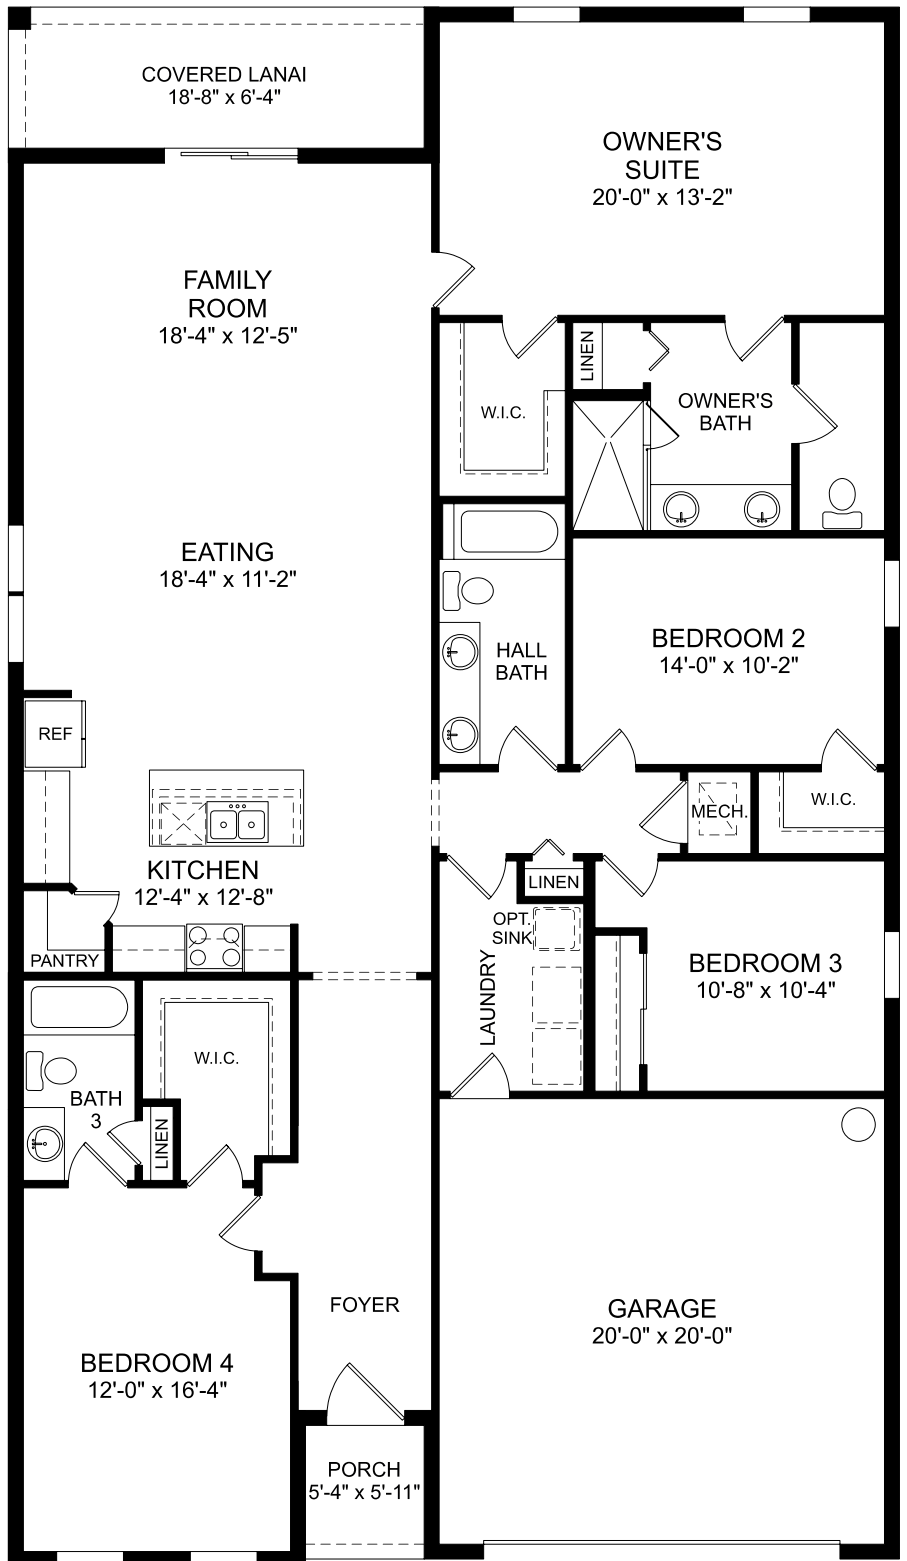

Webber

First Floor
 4 Beds
 2 Full Baths
 2,210 Sq. Ft.

Selected Options:

Covered Lanai
 Bedroom 4 Suite

The floor plans shown are for general illustration purposes only. All dimensions are approximate. Actual product and specifications (including windows, doors and room layout) may vary in dimension or detail from the illustration shown, may vary with each different elevation available for a particular floor plan, and are subject to change without notice. Optional features shown may not be available in all communities or for all homesites. Certain optional features must be purchased together or must be purchased for a particular homesite. See the actual architectural plans for clarification of dimensions and optional features for each home, elevation and homesite.