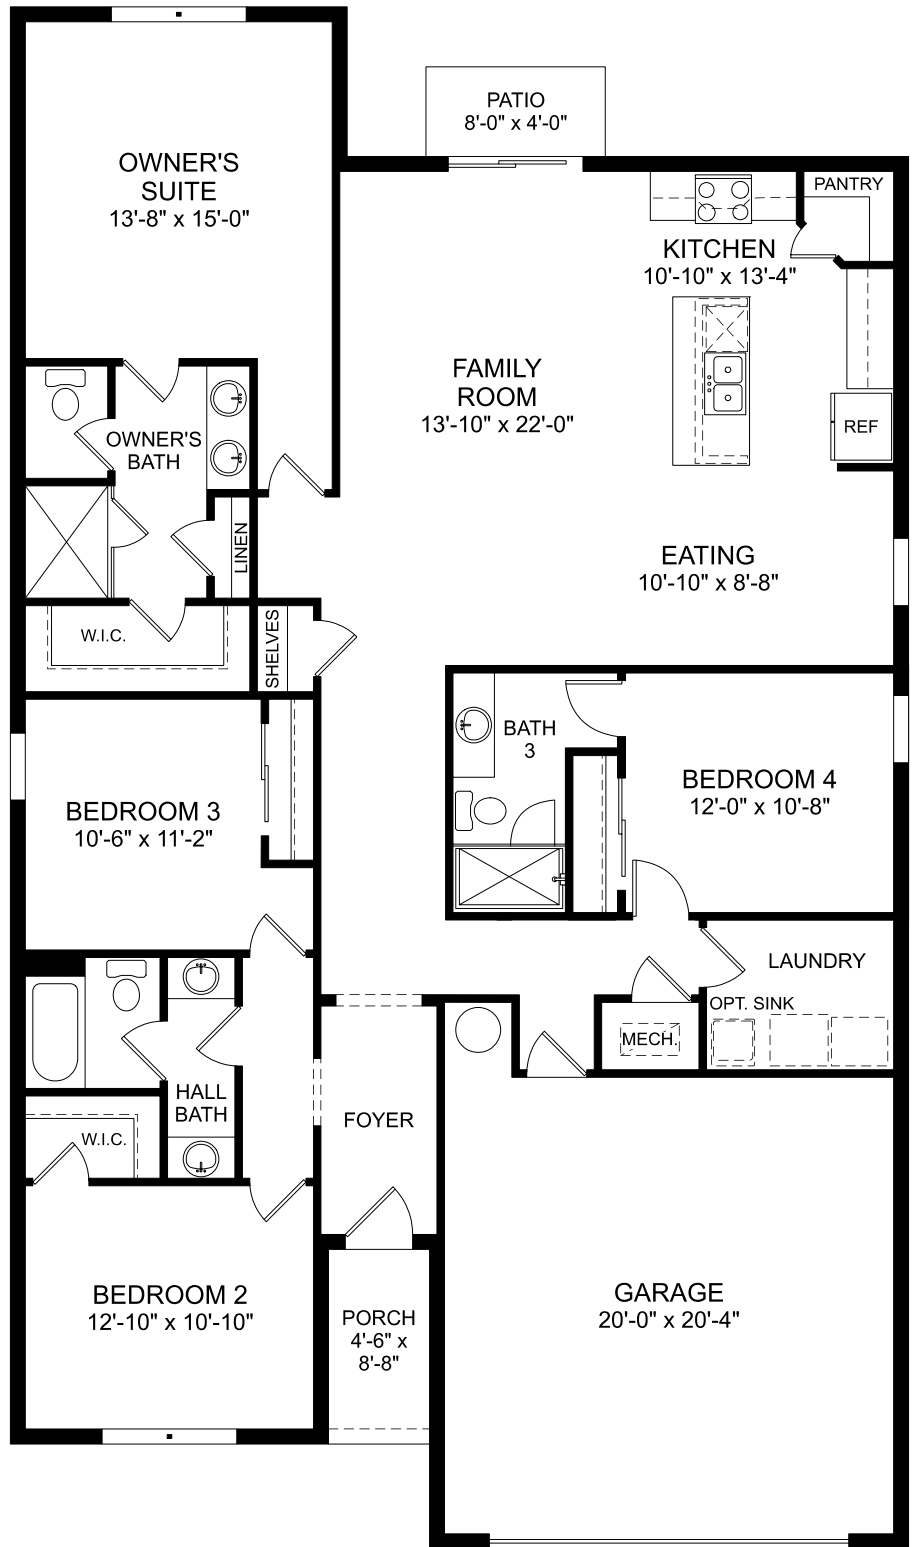

Seaton

First Floor
 4 Beds
 2 Full Baths
 2,001 Sq. Ft.

Selected Options:

Bedroom 4/Bath 3