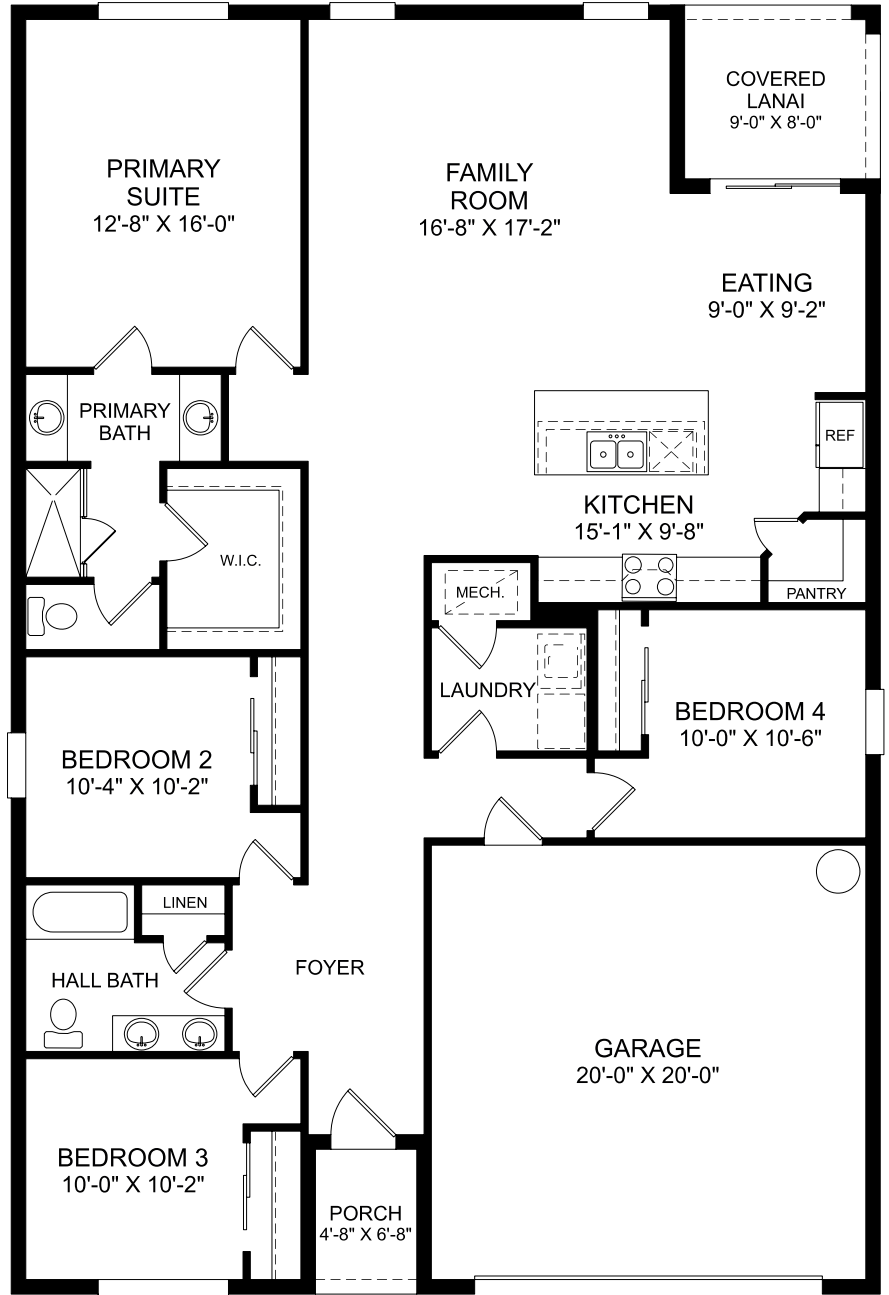

Juniper

First Floor
 4 Beds
 2 Full Baths
 2 Car Garage
 1,839 Sq. Ft.

Selected Options:

Covered Lanai

The floor plans shown are for general illustration purposes only. All dimensions are approximate. Actual product and specifications (including windows, doors and room layout) may vary in dimension or detail from the illustration shown, may vary with each different elevation available for a particular floor plan, and are subject to change without notice. Optional features shown may not be available in all communities or for all homesites. Certain optional features must be purchased together or must be purchased for a particular homesite. See the actual architectural plans for clarification of dimensions and optional features for each home, elevation and homesite.