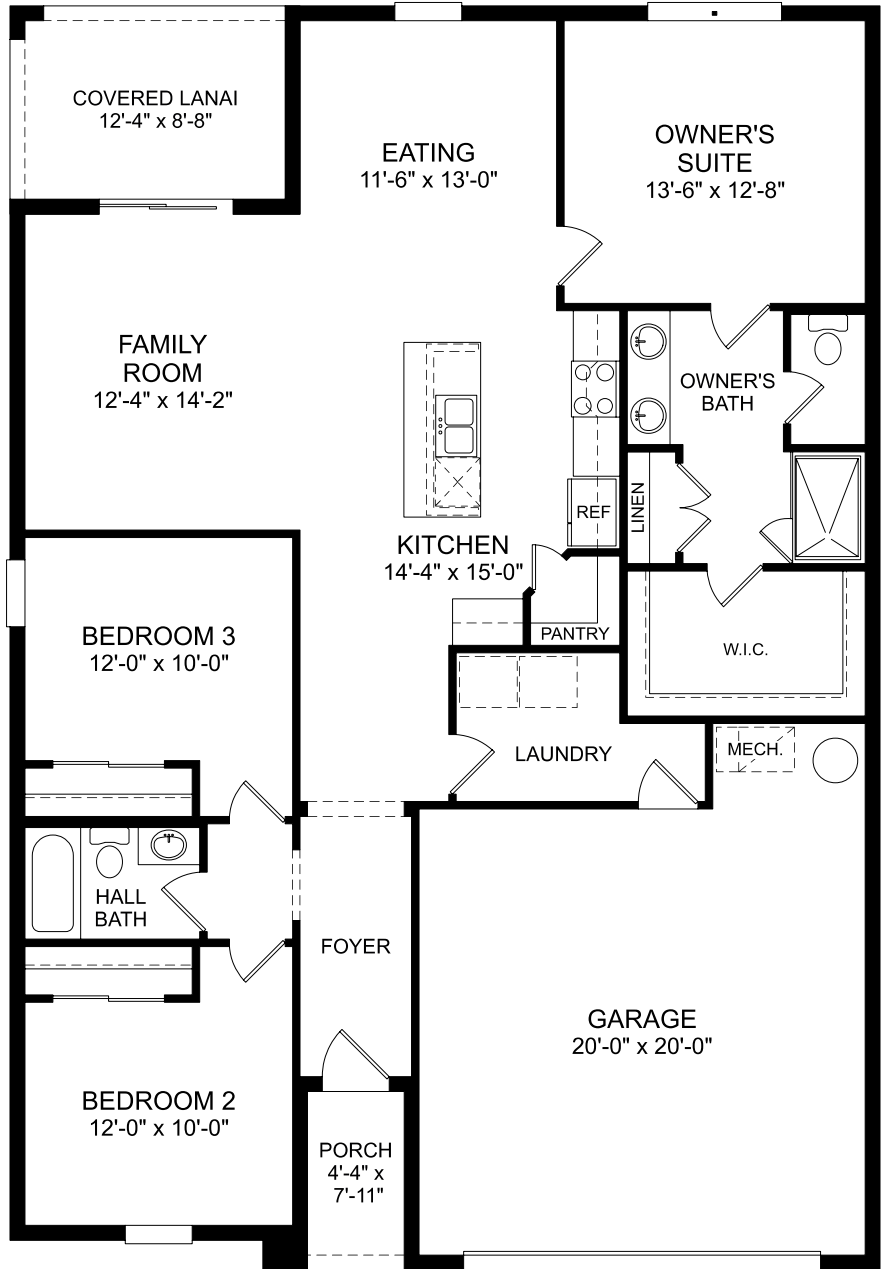

Portland

First Floor
3 Beds
2 Full Baths
1,589 Sq. Ft.

Selected Options:

Covered Lanai