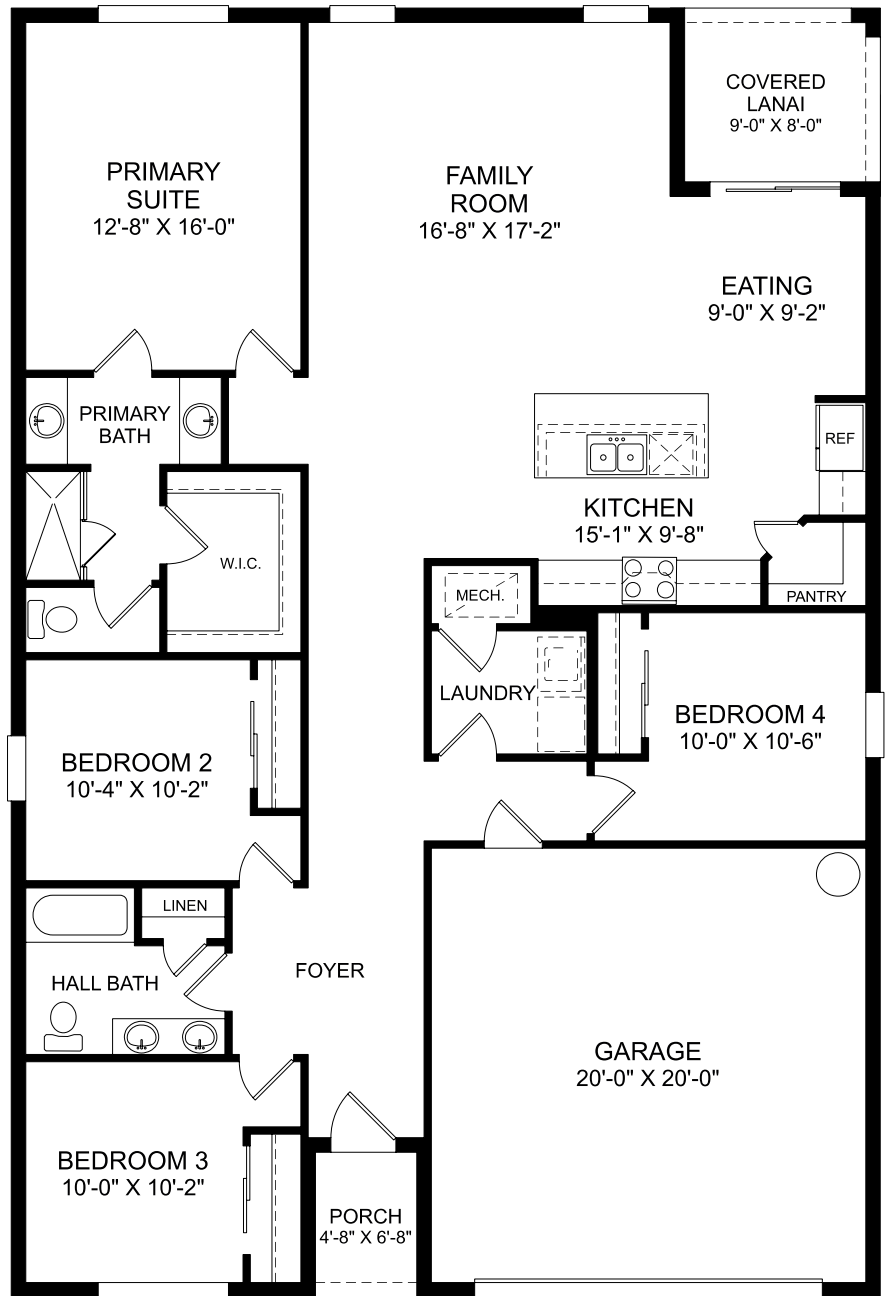

Juniper

First Floor

- 4 Beds
- 2 Full Baths
- 2 Car Garage
- 1,839 Sq. Ft.

Selected Options:

Covered Lanai

The floor plans shown are for general illustration purposes only. All dimensions are approximate. Actual product and specifications (including windows, doors and room layout) may vary in dimension or detail from the illustration shown, may vary with each different elevation available for a particular floor plan, and are subject to change without notice. Optional features shown may not be available in all communities or for all homesites. Certain optional features must be purchased together or must be purchased for a particular homesite. See the actual architectural plans for clarification of dimensions and optional features for each home, elevation and homesite.