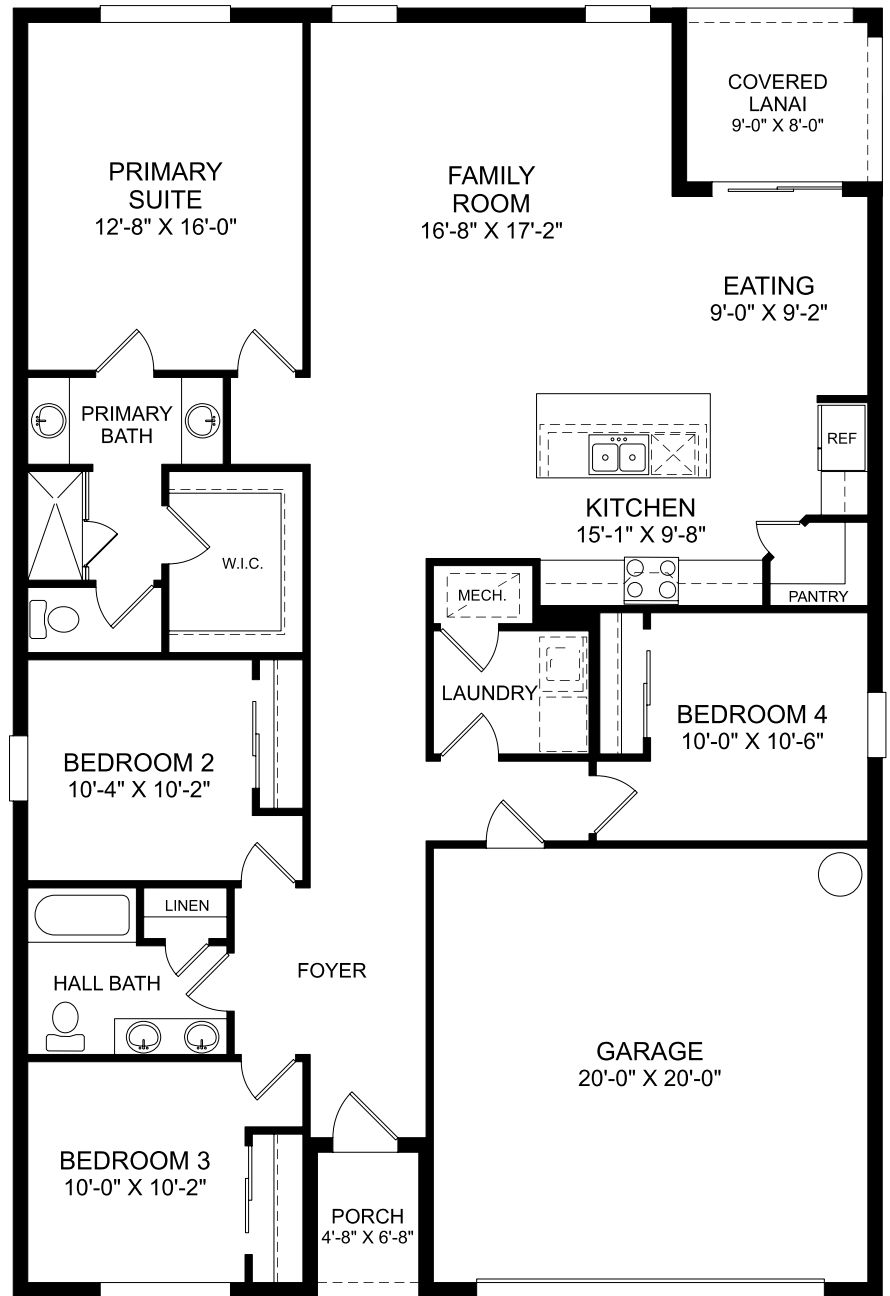

Juniper

First Floor

4 Beds

2 Full Baths

2 Car Garage

1,839 Sq. Ft.

Selected Options:

Covered Lanai

The floor plans shown are for general illustration purposes only. All dimensions are approximate. Actual product and specifications (including windows, doors and room layout) may vary in dimension or detail from the illustration shown, may vary with each different elevation available for a particular floor plan, and are subject to change without notice. Optional features shown may not be available in all communities or for all homesites. Certain optional features must be purchased together or must be purchased for a particular homesite. See the actual architectural plans for clarification of dimensions and optional features for each home, elevation and homesite.