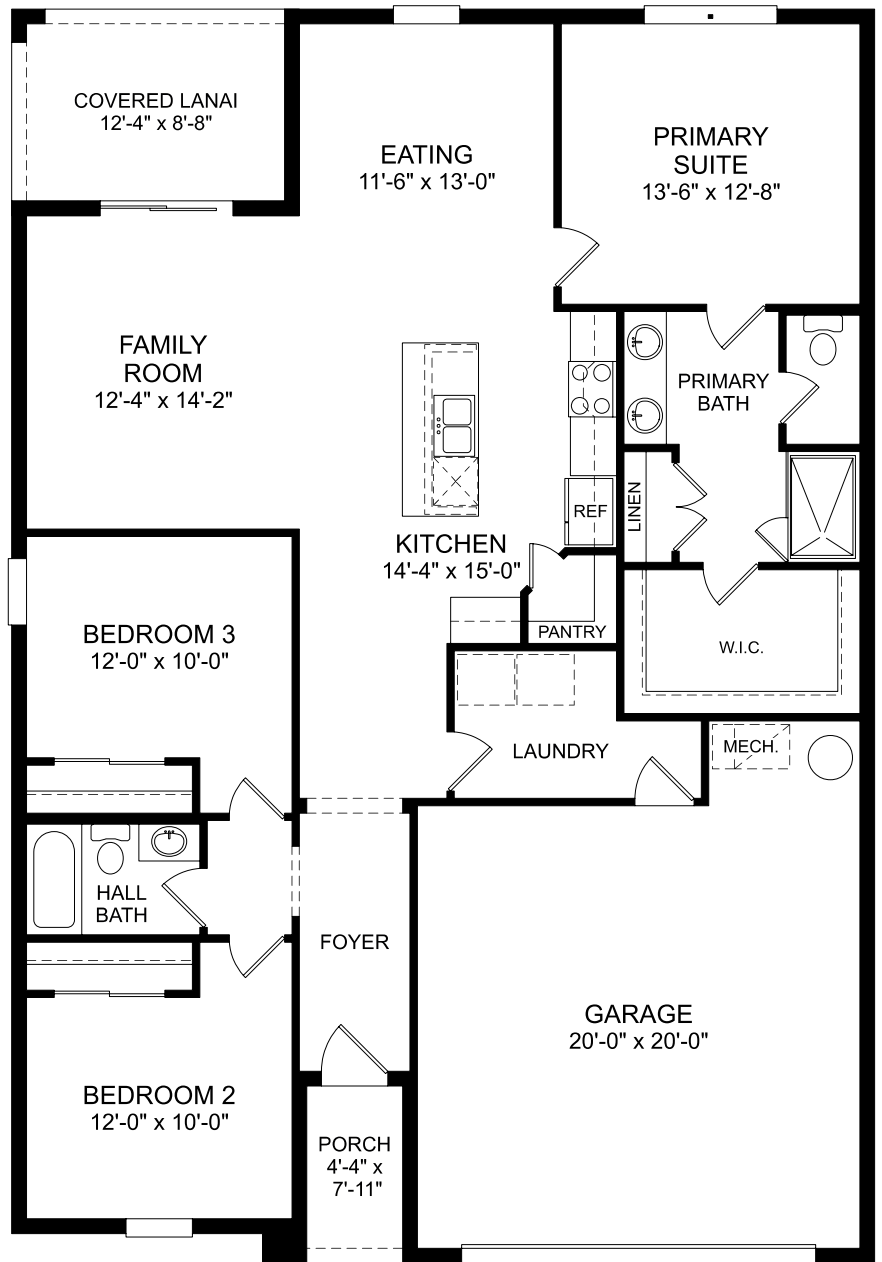

Portland

First Floor

3 Beds

2 Full Baths

2 Car Garage

1,589 Sq. Ft.

Selected Options:

Covered Lanai

The floor plans shown are for general illustration purposes only. All dimensions are approximate. Actual product and specifications (including windows, doors and room layout) may vary in dimension or detail from the illustration shown, may vary with each different elevation available for a particular floor plan, and are subject to change without notice. Optional features shown may not be available in all communities or for all homesites. Certain optional features must be purchased together or must be purchased for a particular homesite. See the actual architectural plans for clarification of dimensions and optional features for each home, elevation and homesite.