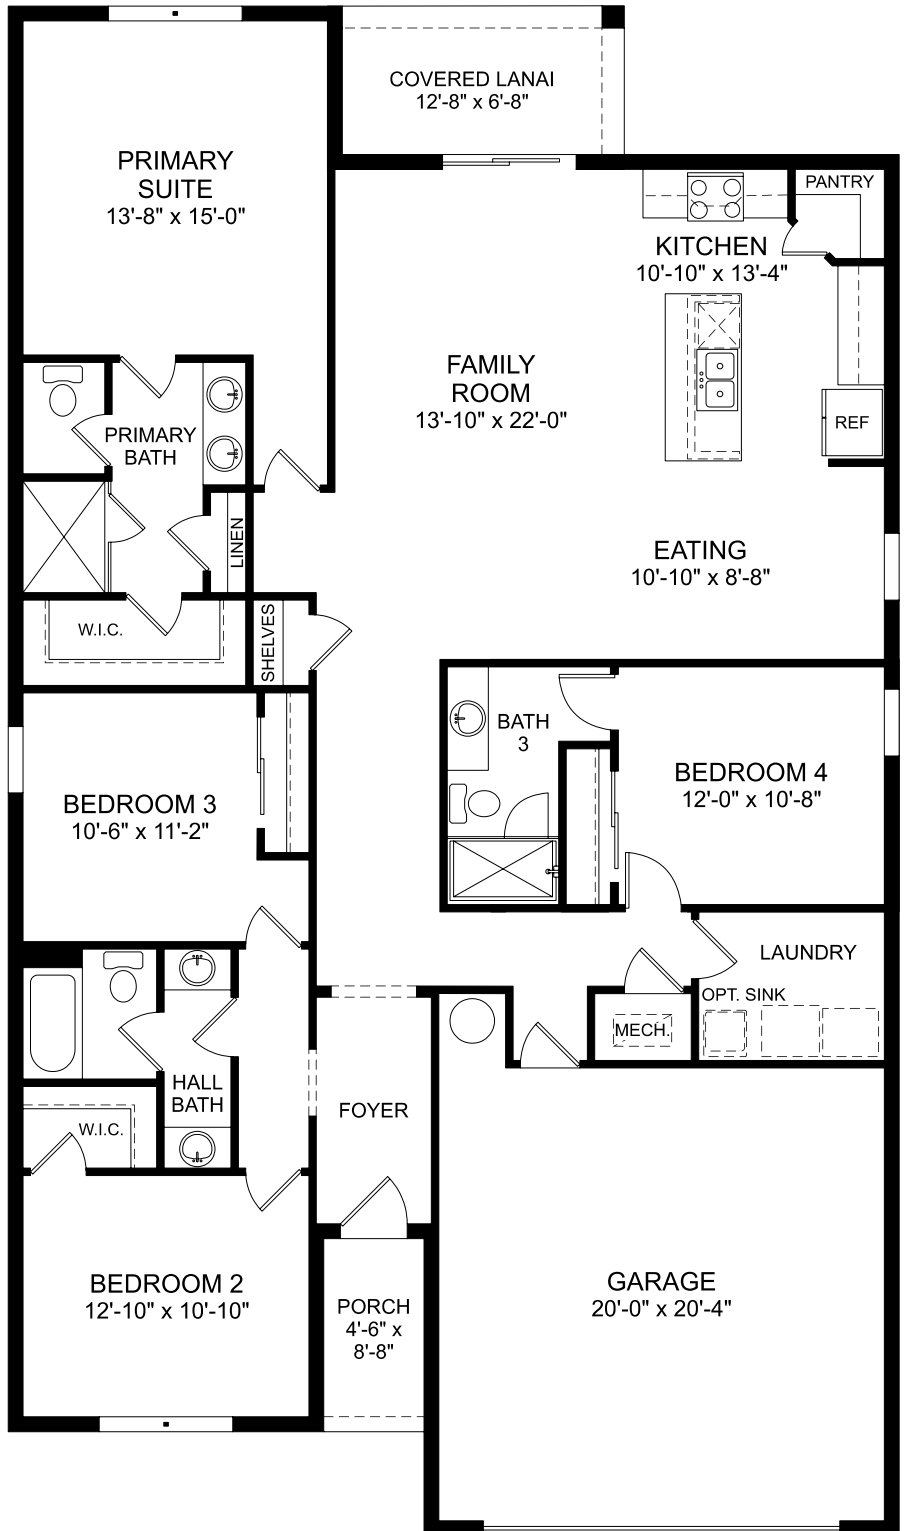

**Seaton**

First Floor

4 Beds

3 Full Baths

2 Car Garage

2,001 Sq. Ft.

**Selected Options:**

- Covered Lanai
- Bedroom 4/Bath 3

The floor plans shown are for general illustration purposes only. All dimensions are approximate. Actual product and specifications (including windows, doors and room layout) may vary in dimension or detail from the illustration shown, may vary with each different elevation available for a particular floor plan, and are subject to change without notice. Optional features shown may not be available in all communities or for all homesites. Certain optional features must be purchased together or must be purchased for a particular homesite. See the actual architectural plans for clarification of dimensions and optional features for each home, elevation and homesite.