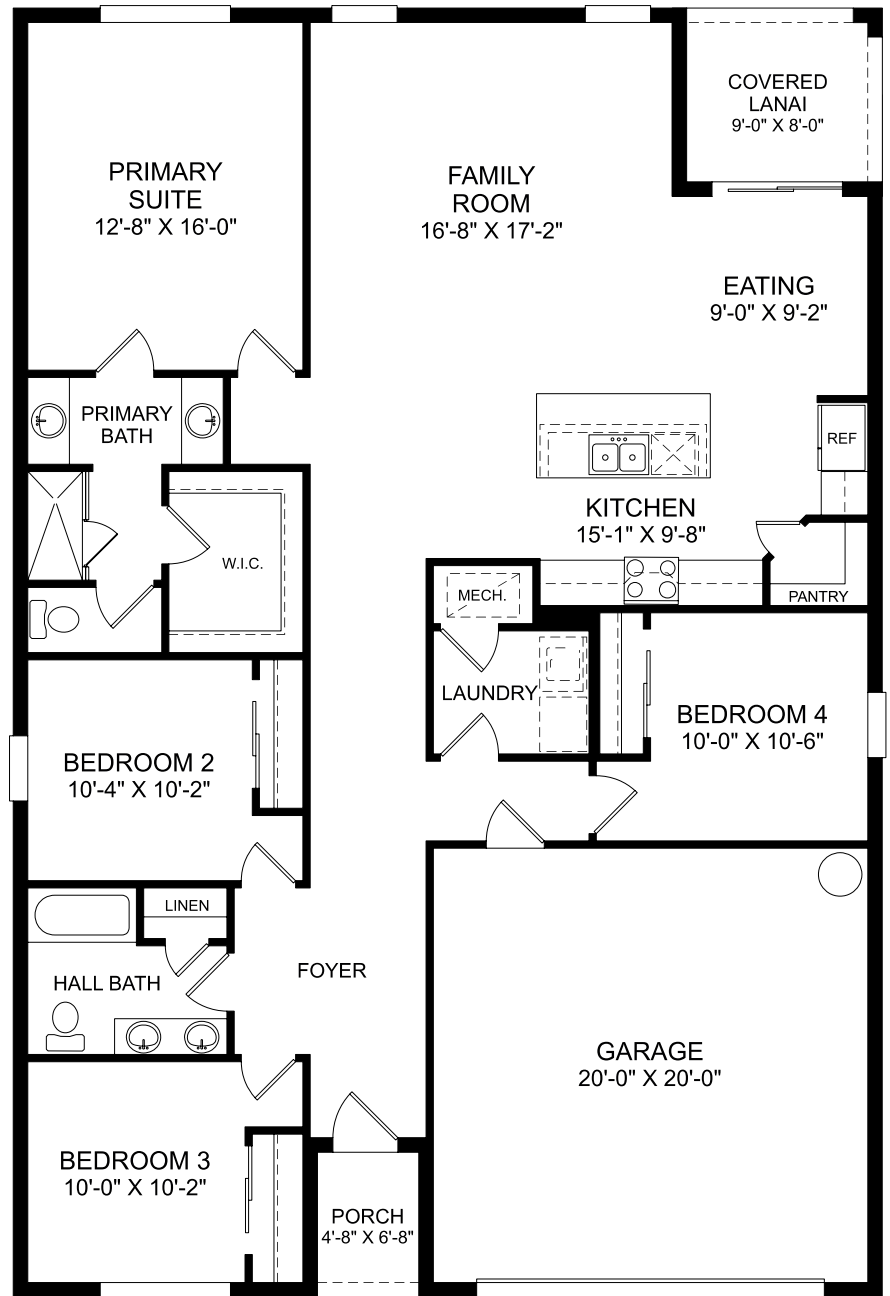

**Juniper**

First Floor

4 Beds

2 Full Baths

2 Car Garage

1,839 Sq. Ft.

**Selected Options:**

Covered Lanai

The floor plans shown are for general illustration purposes only. All dimensions are approximate. Actual product and specifications (including windows, doors and room layout) may vary in dimension or detail from the illustration shown, may vary with each different elevation available for a particular floor plan, and are subject to change without notice. Optional features shown may not be available in all communities or for all homesites. Certain optional features must be purchased together or must be purchased for a particular homesite. See the actual architectural plans for clarification of dimensions and optional features for each home, elevation and homesite.