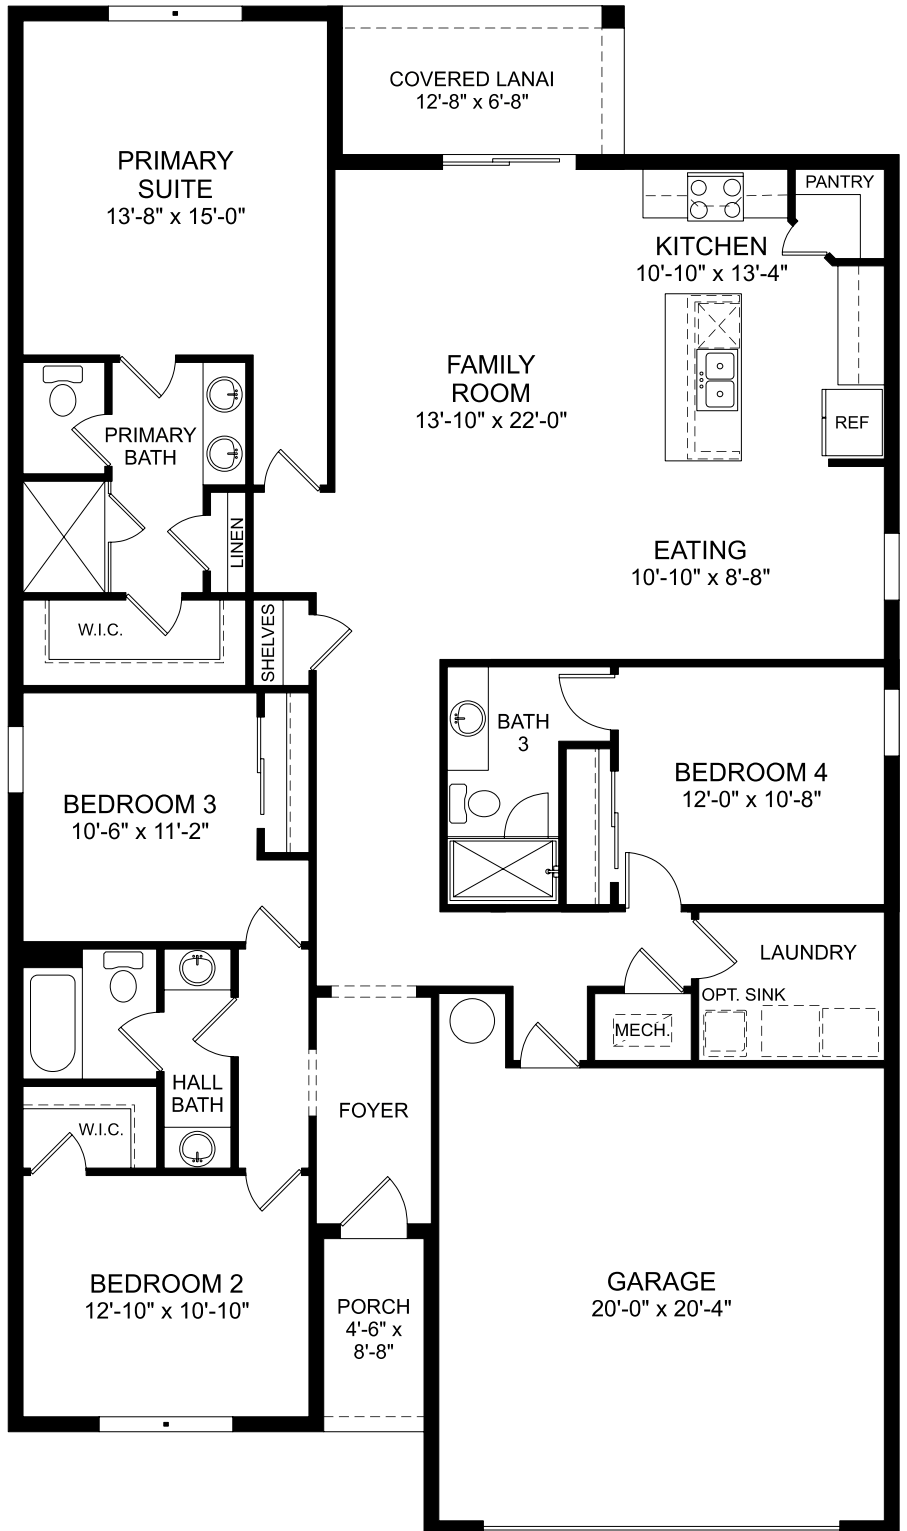

**Seaton**

First Floor

- 4 Beds
- 3 Full Baths
- 2 Car Garage
- 2,001 Sq. Ft.

**Selected Options:**

- Covered Lanai
- Bedroom 4/Bath 3

The floor plans shown are for general illustration purposes only. All dimensions are approximate. Actual product and specifications (including windows, doors and room layout) may vary in dimension or detail from the illustration shown, may vary with each different elevation available for a particular floor plan, and are subject to change without notice. Optional features shown may not be available in all communities or for all homesites. Certain optional features must be purchased together or must be purchased for a particular homesite. See the actual architectural plans for clarification of dimensions and optional features for each home, elevation and homesite.