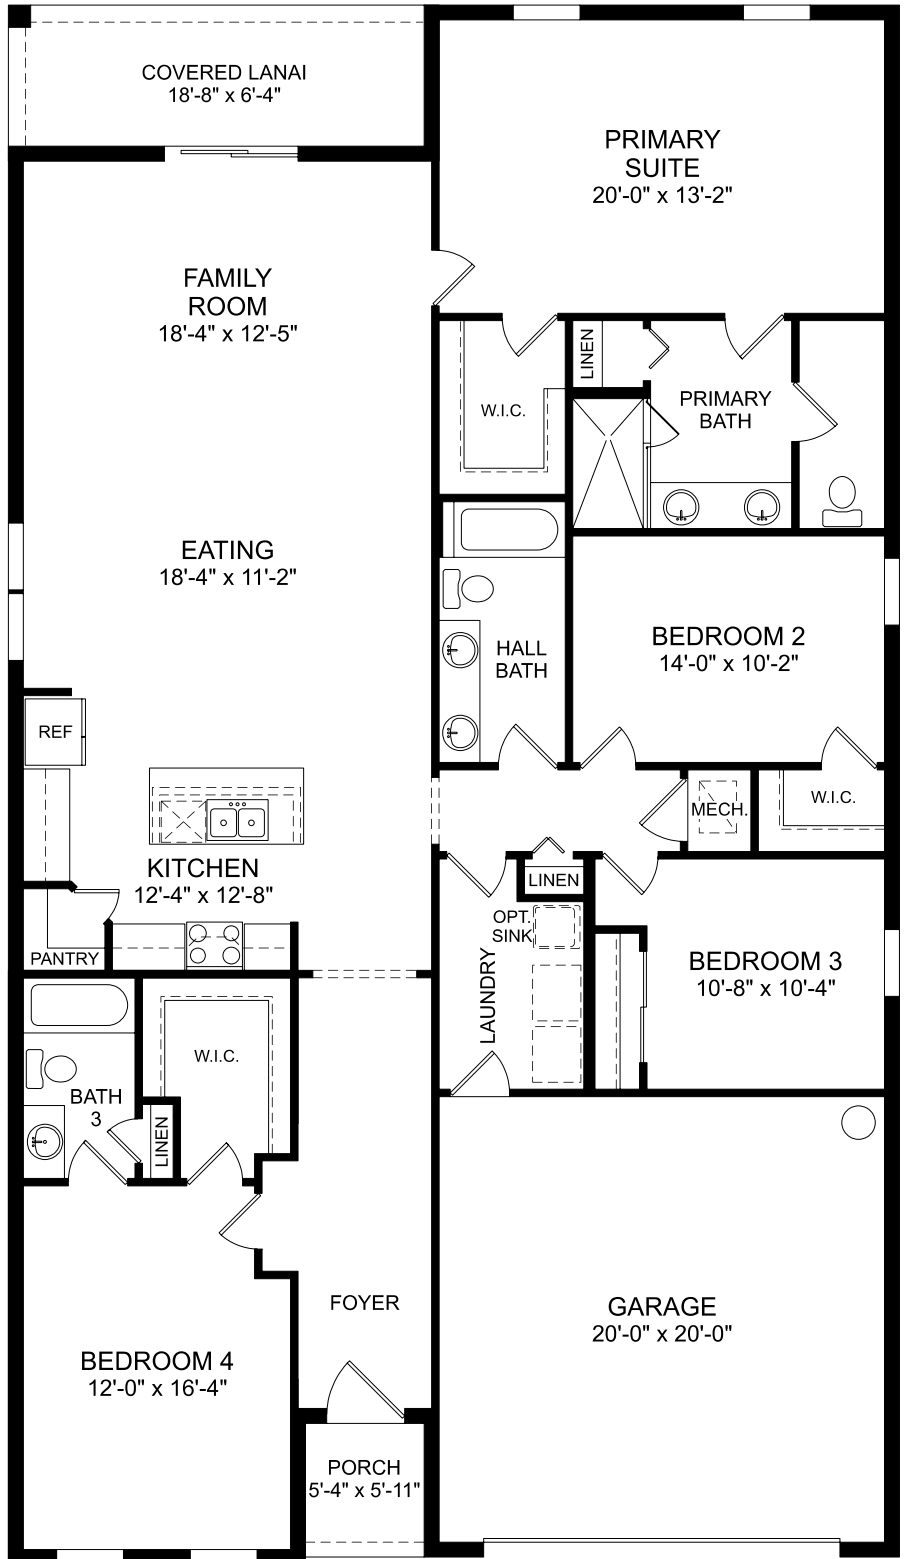

Webber

First Floor
 4 Beds
 3 Full Baths
 2 Car Garage
 2,210 Sq. Ft.

Selected Options:

Covered Lanai
 Bedroom 4 Suite

The floor plans shown are for general illustration purposes only. All dimensions are approximate. Actual product and specifications (including windows, doors and room layout) may vary in dimension or detail from the illustration shown, may vary with each different elevation available for a particular floor plan, and are subject to change without notice. Optional features shown may not be available in all communities or for all homesites. Certain optional features must be purchased together or must be purchased for a particular homesite. See the actual architectural plans for clarification of dimensions and optional features for each home, elevation and homesite.