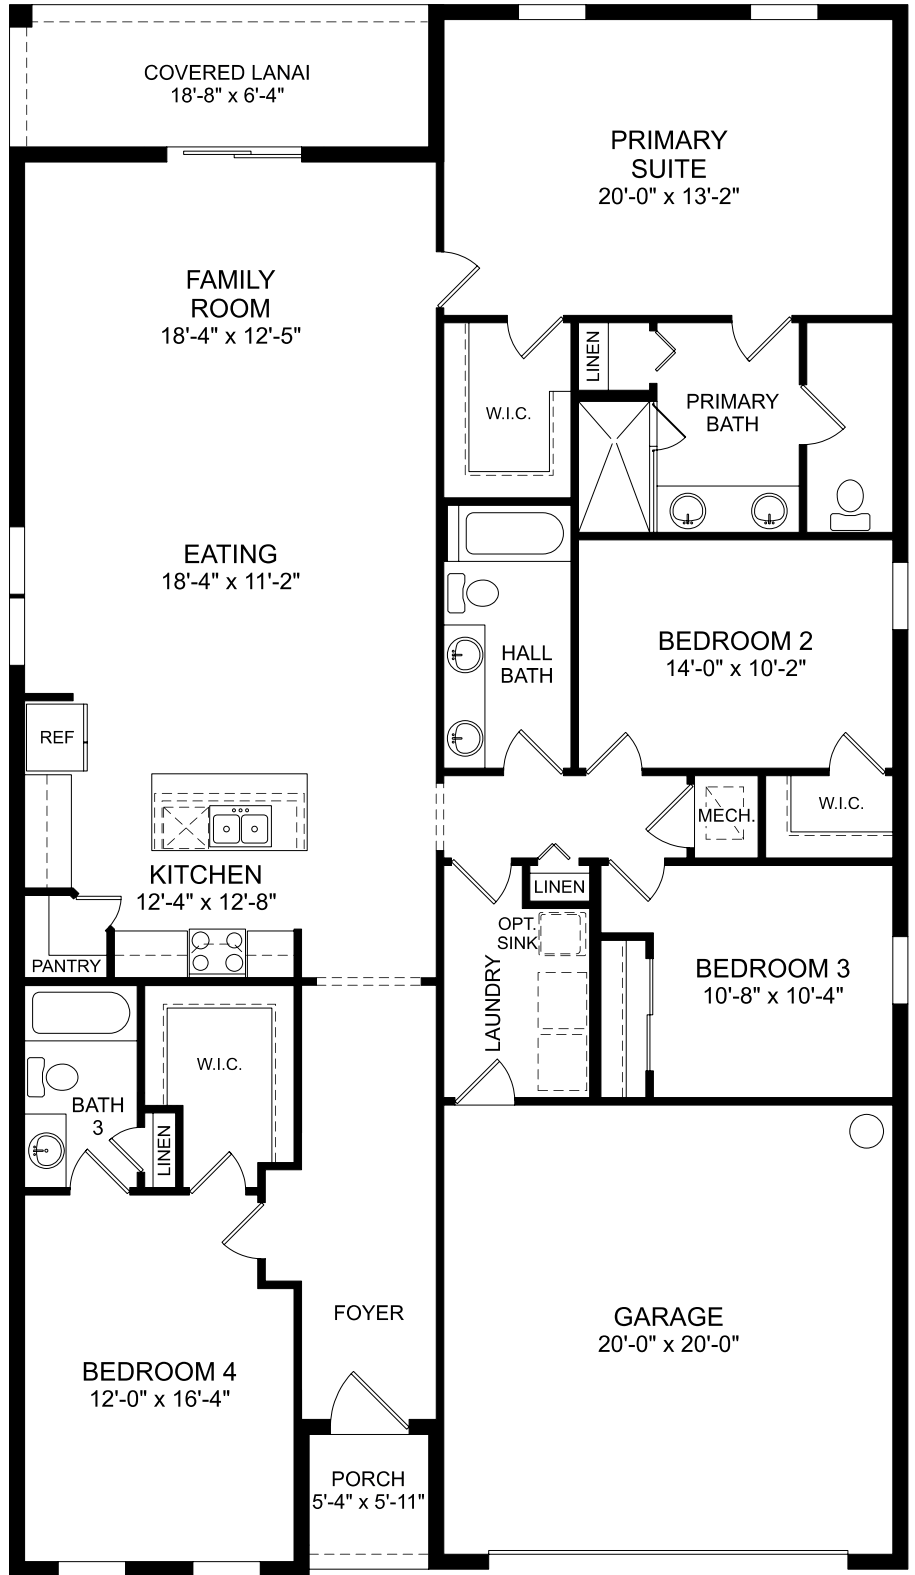

Webber

First Floor
 4 Beds
 3 Full Baths
 2 Car Garage
 2,210 Sq. Ft.

Selected Options:

Covered Lanai
 Bedroom 4 Suite