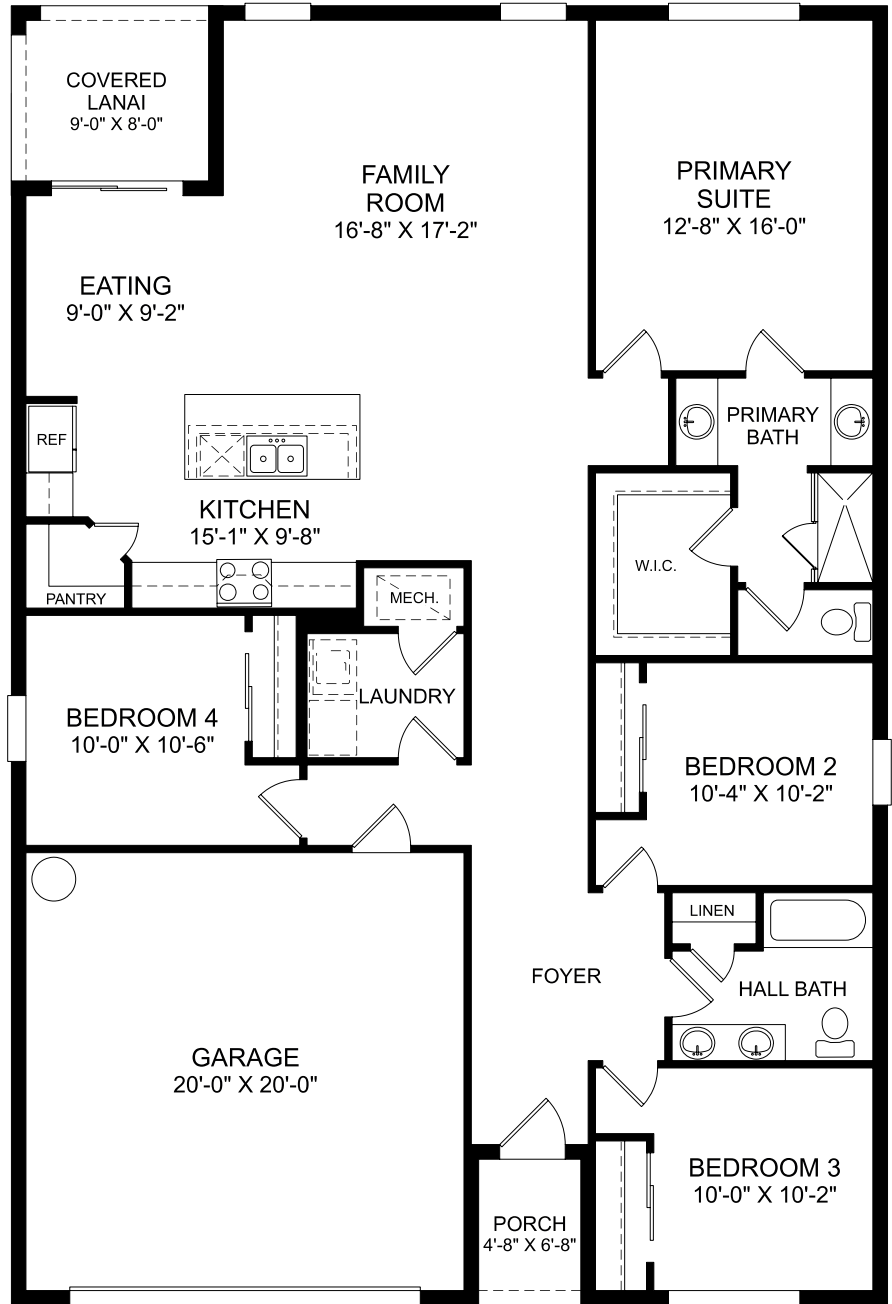

**Juniper**

First Floor

4 Beds

2 Full Baths

2 Car Garage

1,839 Sq. Ft.

**Selected Options:**

Covered Lanai