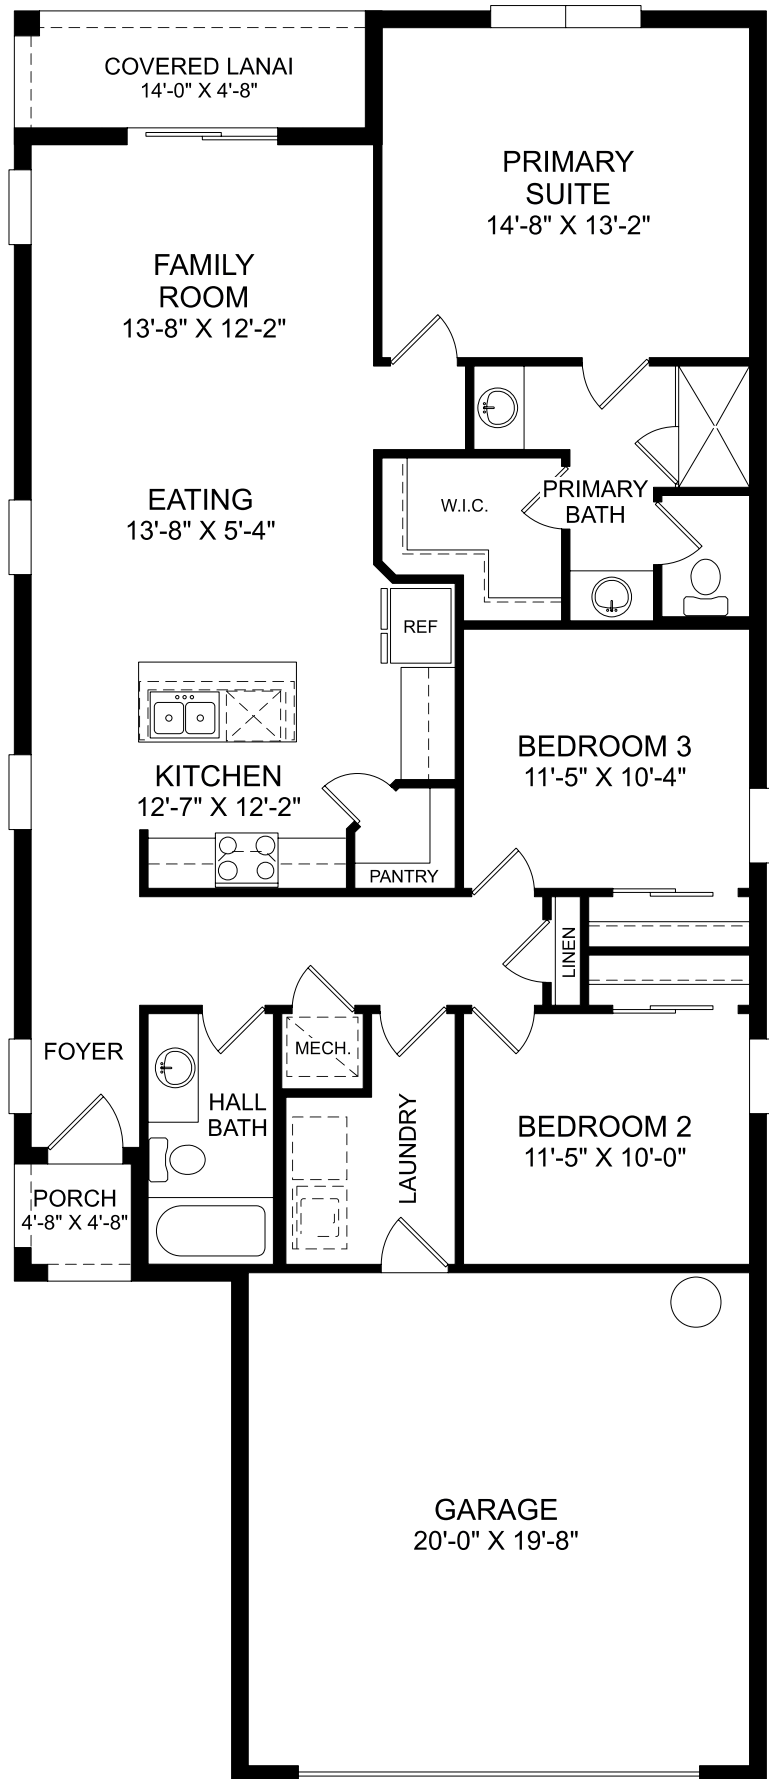

Bellinger

First Floor
3 Beds
2 Full Baths
2 Car Garage
1,426 Sq. Ft.

Selected Options:

Covered Lanai

The floor plans shown are for general illustration purposes only. All dimensions are approximate. Actual product and specifications (including windows, doors and room layout) may vary in dimension or detail from the illustration shown, may vary with each different elevation available for a particular floor plan, and are subject to change without notice. Optional features shown may not be available in all communities or for all homesites. Certain optional features must be purchased together or must be purchased for a particular homesite. See the actual architectural plans for clarification of dimensions and optional features for each home, elevation and homesite. Revision: 11/1/2021