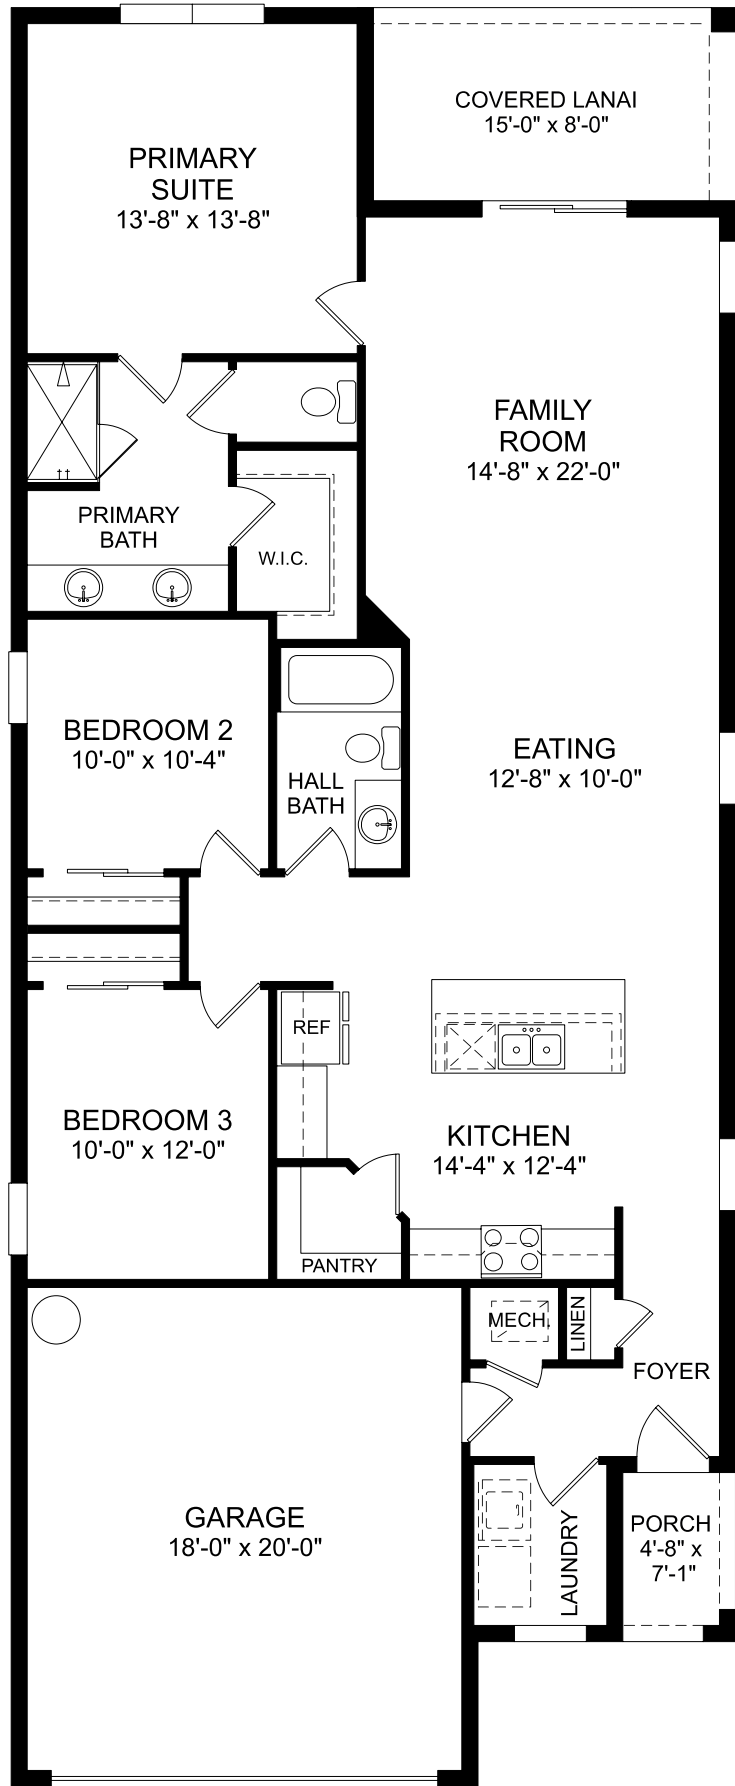

Lewiston

First Floor
3 Beds
2 Full Baths
2 Car Garage
1,604 Sq. Ft.

Selected Options:

Covered Lanai