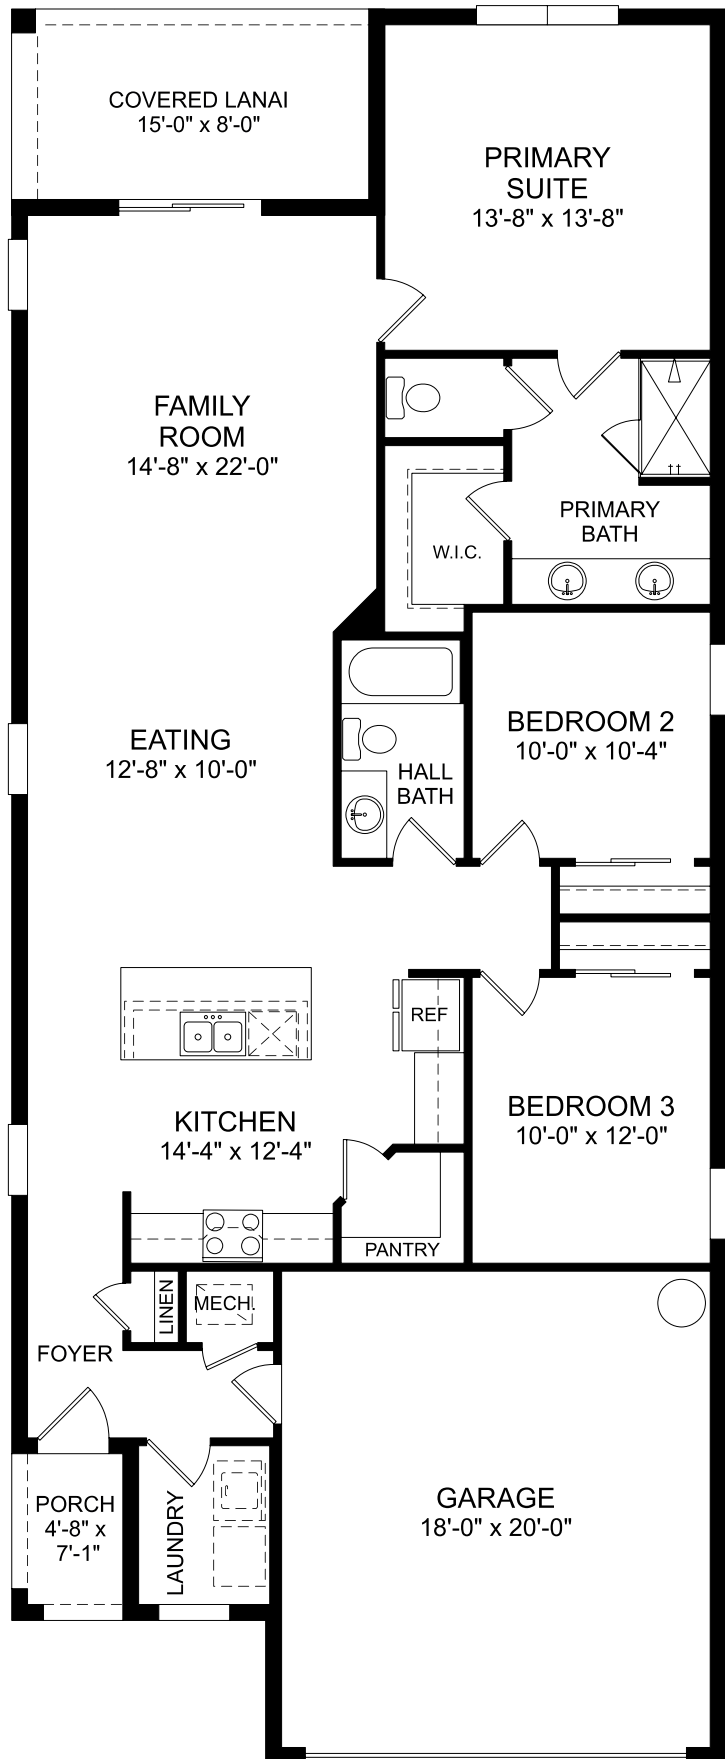

Lewiston

First Floor

3 Beds

2 Full Baths

2 Car Garage

1,604 Sq. Ft.

Selected Options:

Covered Lanai

The floor plans shown are for general illustration purposes only. All dimensions are approximate. Actual product and specifications (including windows, doors and room layout) may vary in dimension or detail from the illustration shown, may vary with each different elevation available for a particular floor plan, and are subject to change without notice. Optional features shown may not be available in all communities or for all homesites. Certain optional features must be purchased together or must be purchased for a particular homesite. See the actual architectural plans for clarification of dimensions and optional features for each home, elevation and homesite.