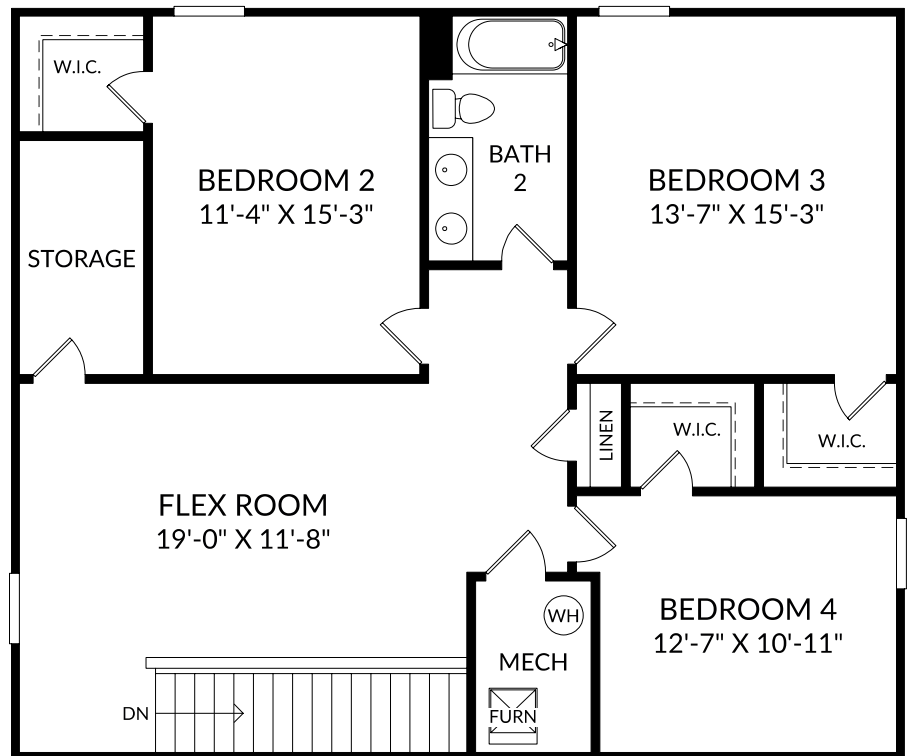

The Jefferson

Main Level

4 Beds

2 Full Baths | 1 Half Bath

2 Car Garage

Selected Options:

Primary Bath Shower with Seat

Covered Patio

Elevation E

The Jefferson

Upper Level

4 Beds

2 Full Baths | 1 Half Bath

2 Car Garage

Selected Options:

2nd Sink at Bath 2