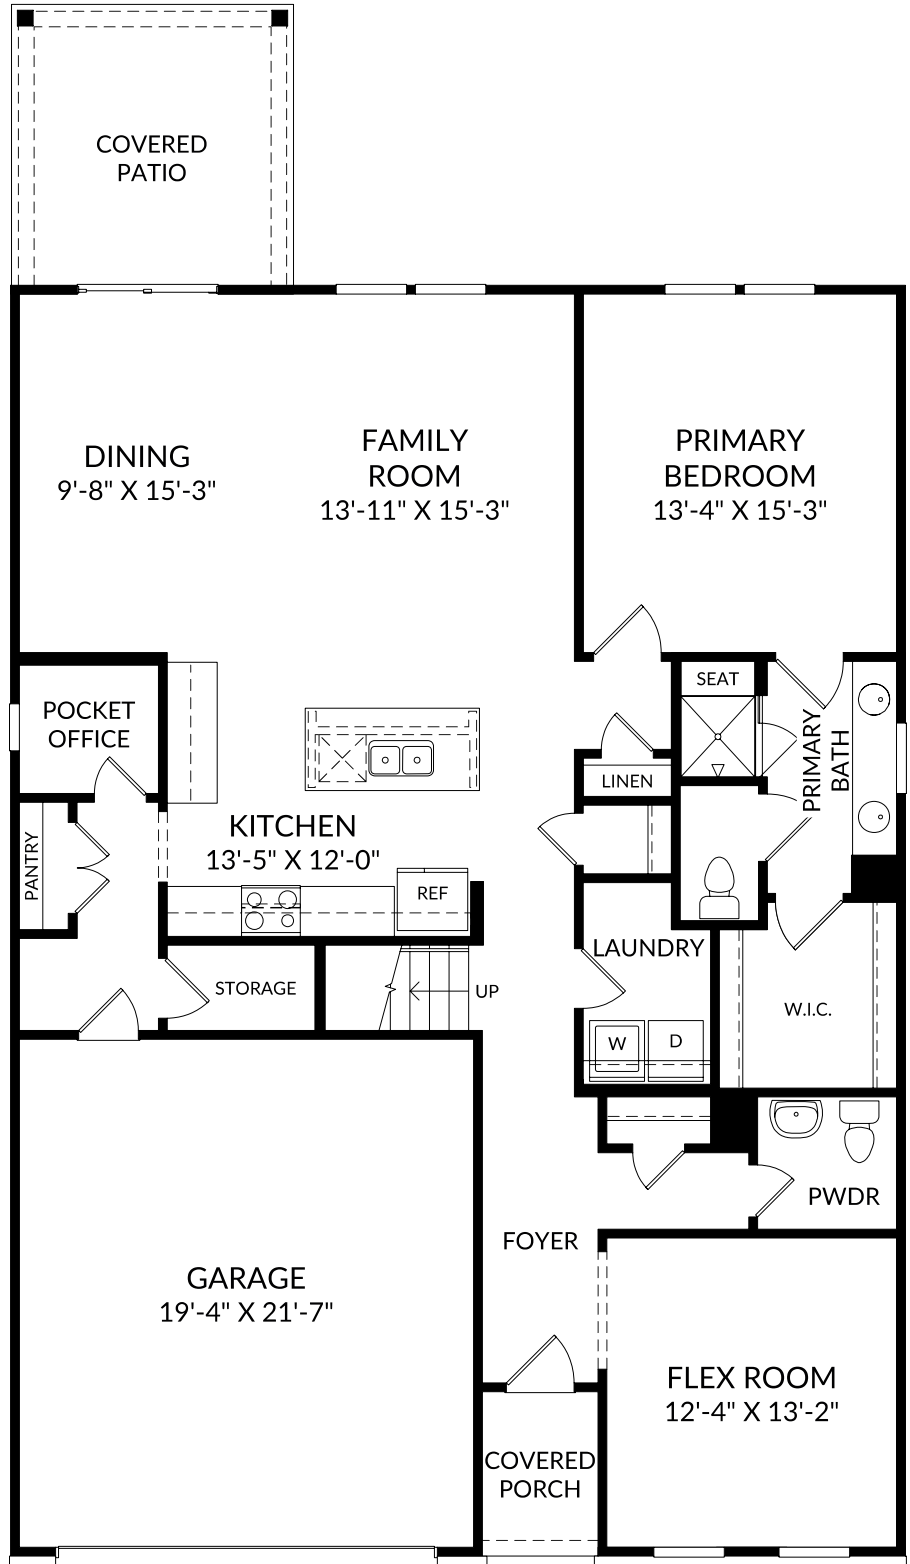

The Jefferson

Main Level

4 Beds

2 Full Baths | 1 Half Bath

2 Car Garage

Selected Options:

Primary Bath Shower with Seat

Covered Patio

Elevation E

The Jefferson

Upper Level

4 Beds

2 Full Baths | 1 Half Bath

2 Car Garage

Selected Options:

2nd Sink at Bath 2