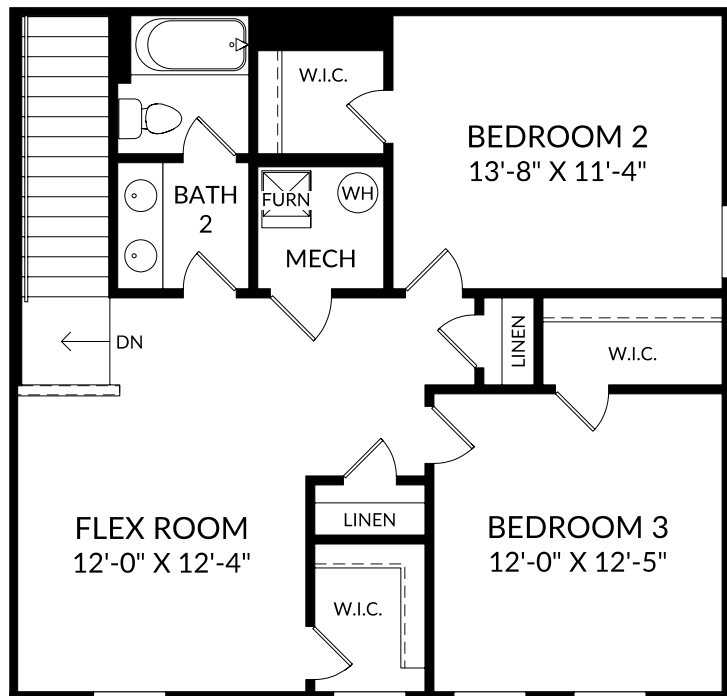

The Sadler

Main Level

3 Beds

2 Full Baths | 1 Half Bath

2 Car Garage

Selected Options:

Elevation C

The Sadler

Upper Level

3 Beds

2 Full Baths | 1 Half Bath

2 Car Garage

Selected Options:

Elevation C