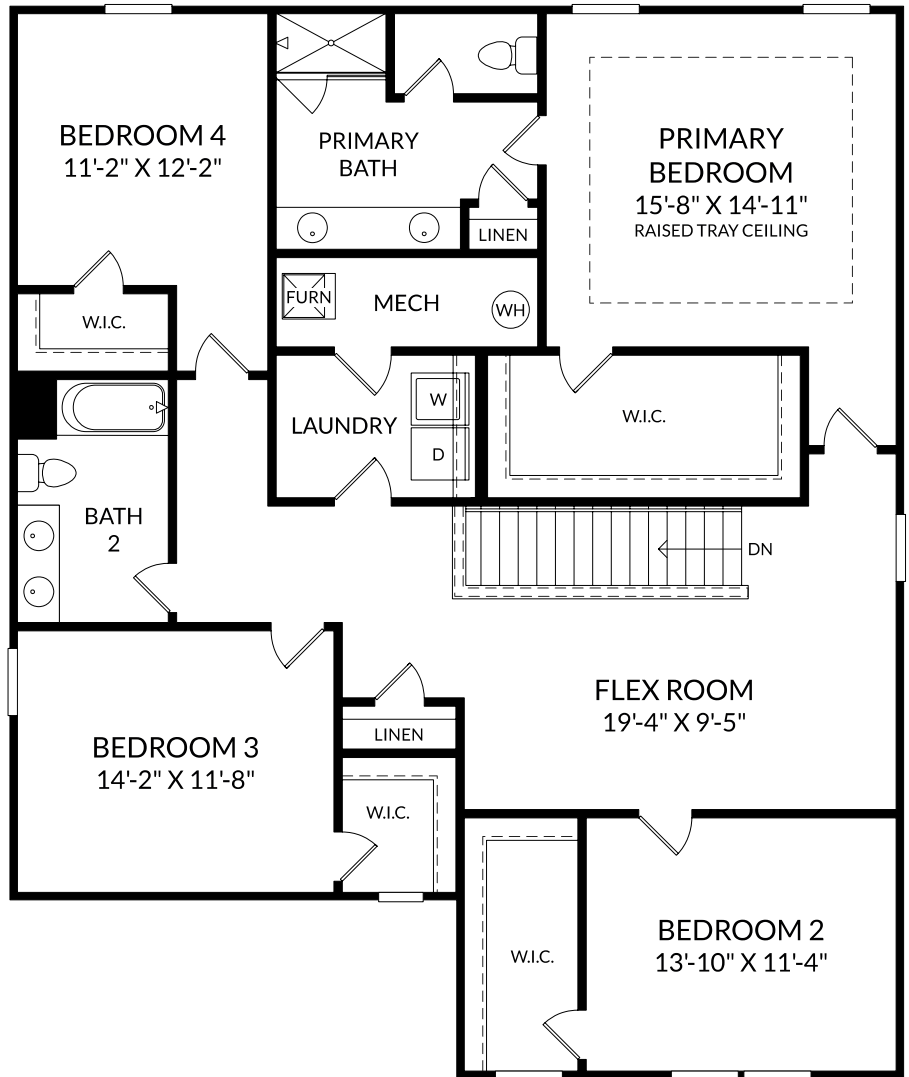

## The Mathis

Main Level

5 Beds

3 Full Baths | 1 Half Bath

2 Car Garage

### Selected Options:

Elevation C

Covered Patio

## The Mathis

Upper Level

5 Beds

3 Full Baths | 1 Half Bath

2 Car Garage