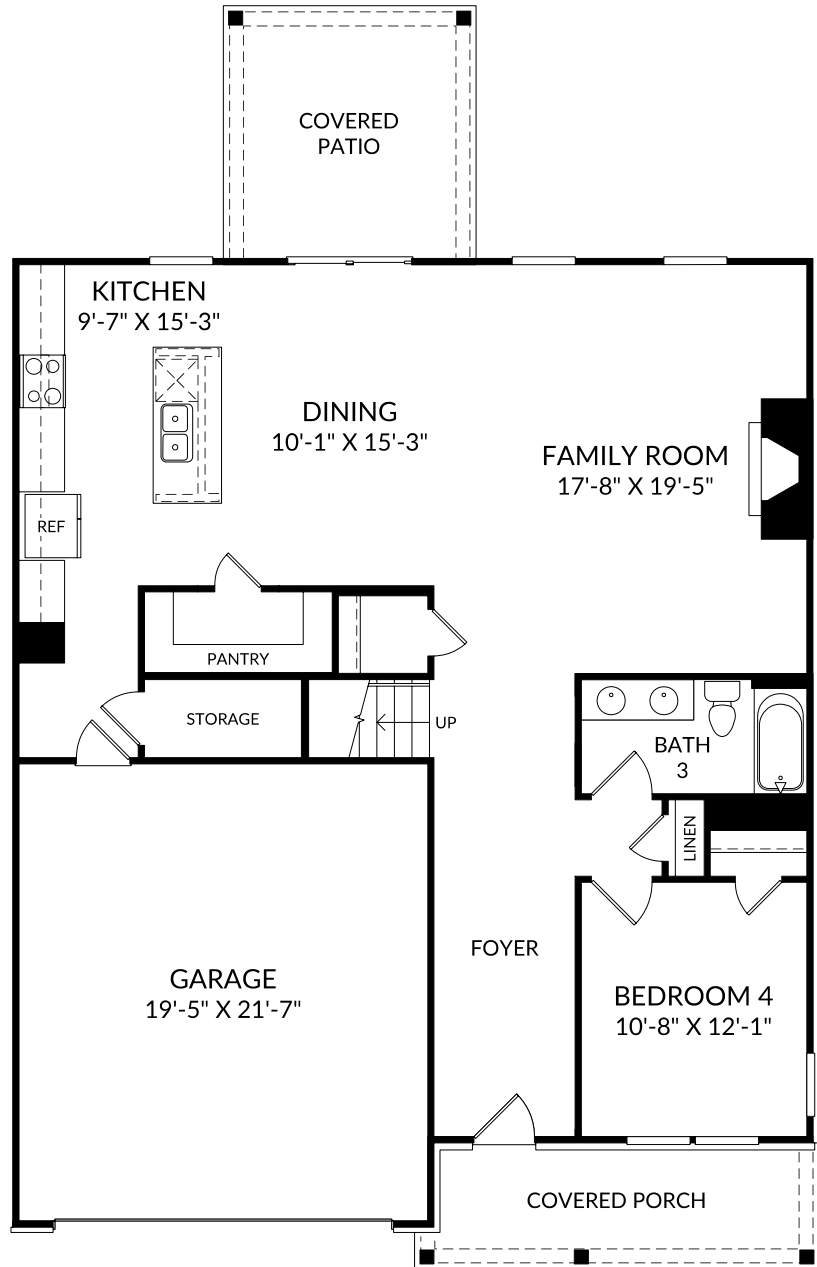

## The Hollins

Main Level

4 Beds

3 Full Baths

2 Car Garage

2,455 Sq. Ft.

### Selected Options:

Fireplace

Covered Patio

Elevation G

## The Hollins

Upper Level

4 Beds

3 Full Baths

2 Car Garage

2,455 Sq. Ft.