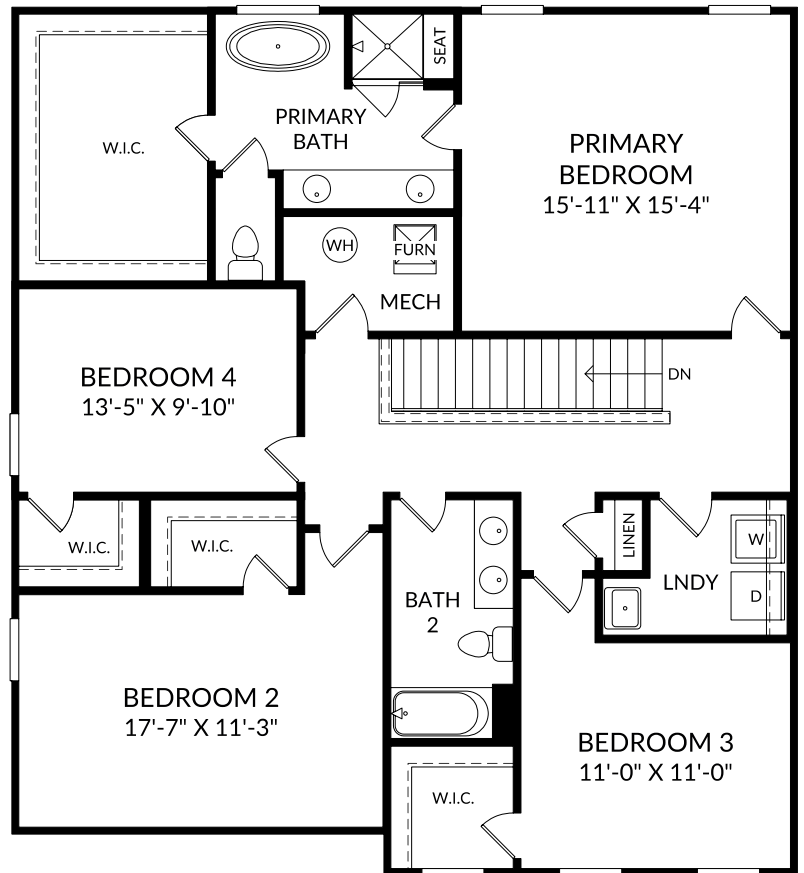

The Idlewild

Main Level

4 Beds

2 Full Baths | 1 Half Bath

2 Car Garage

Selected Options:

- Elevation B
- Gourmet Kitchen
- Electric Fireplace

The Idlewild

Upper Level

4 Beds

2 Full Baths | 1 Half Bath

2 Car Garage

Selected Options:

Primary Bath Freestanding Tub

2nd Sink at Bath 2

Laundry Tub

Bedroom 4