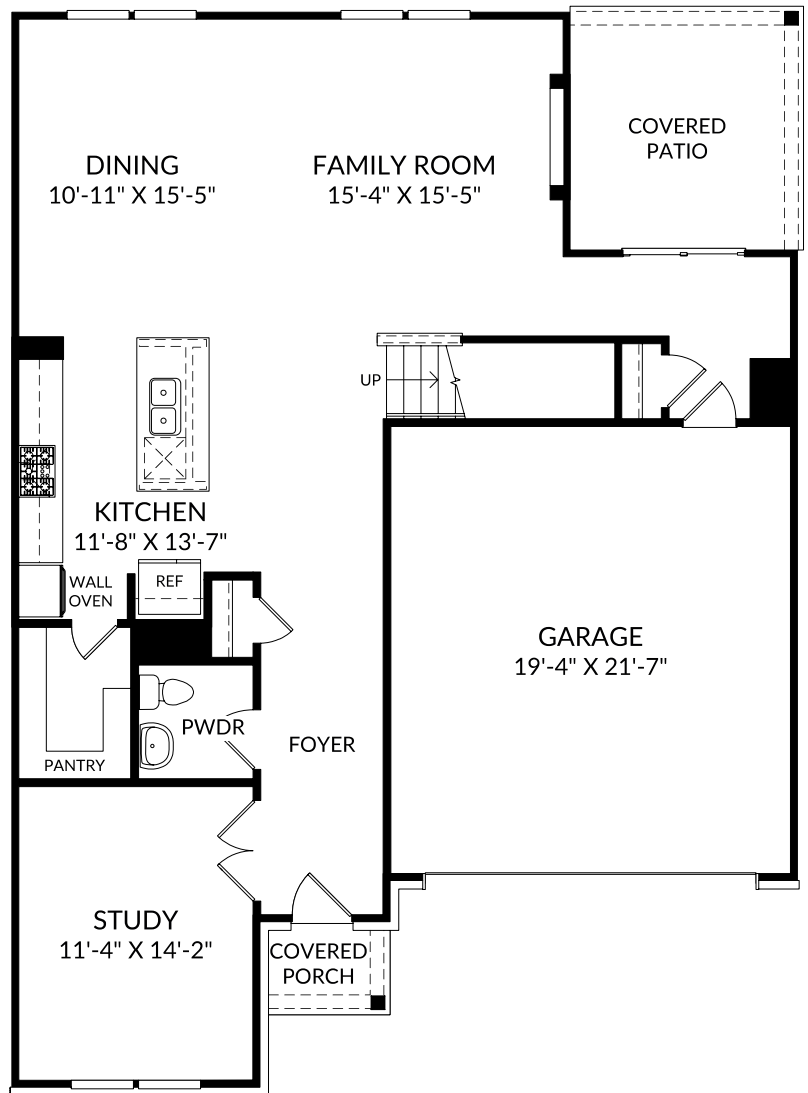

The Idlewild

Main Level

4 Beds

2 Full Baths | 1 Half Bath

2 Car Garage

Selected Options:

- Elevation B
- Gourmet Kitchen
- Electric Fireplace

The Idlewild

Upper Level

4 Beds

2 Full Baths | 1 Half Bath

2 Car Garage

Selected Options:

Primary Bath Freestanding Tub

2nd Sink at Bath 2

Laundry Tub

Bedroom 4