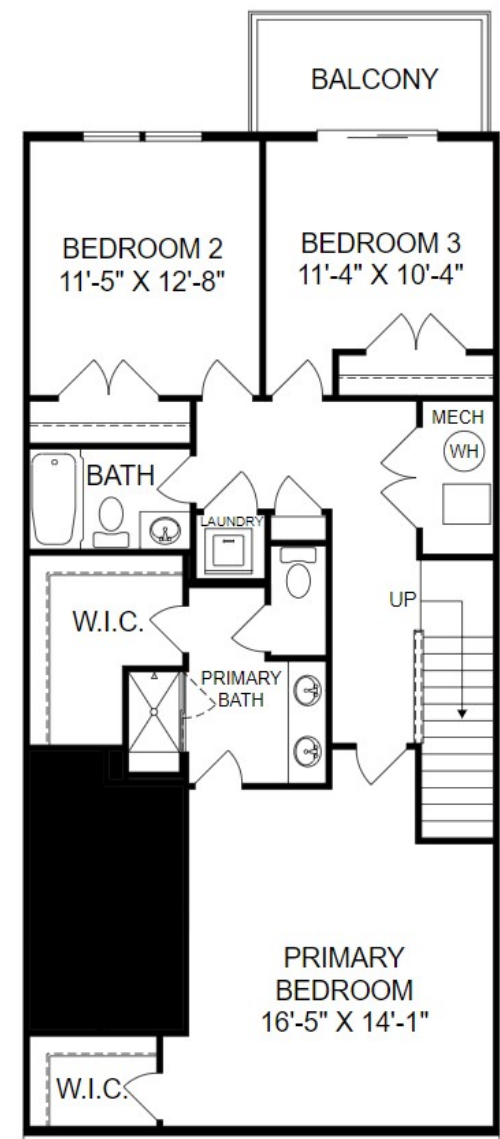

## THE TESSA

### Homesite 4

11074 Ligon Mill Road Unit  
100, Wake Forest, NC 27587

- 3 Bedrooms, 2.5 Baths
- 1,575 Square Feet
- Gourmet Kitchen
- 3rd Bedroom

Main Level Floor Plan

Upper Level Floor Plan

Prices, features and incentives are subject to change without notice. Photos used are for illustrative purposes only. Square footage is an approximation. Square footage is calculated to the outside of the framed walls or to the face of the brick on brick exteriors. It includes all conditioned spaces, except spaces under 5' in height. Site plan and home renderings are artist's concept only and elevation illustrations may include optional features. Actual product and specifications may vary in dimension or detail from these drawings and are subject to change without notice. It is recommended that the architectural blueprints be reviewed for clarification of features. Lot sizes, features and home sites are approximate and subject to change without notice. This brochure is for illustrative purposes only and is not part of a legal contract. Certain restrictions may apply. See a Neighborhood Sales Manager for details. ©Stanley Martin Homes, LLC | 03/2023 | A-9669