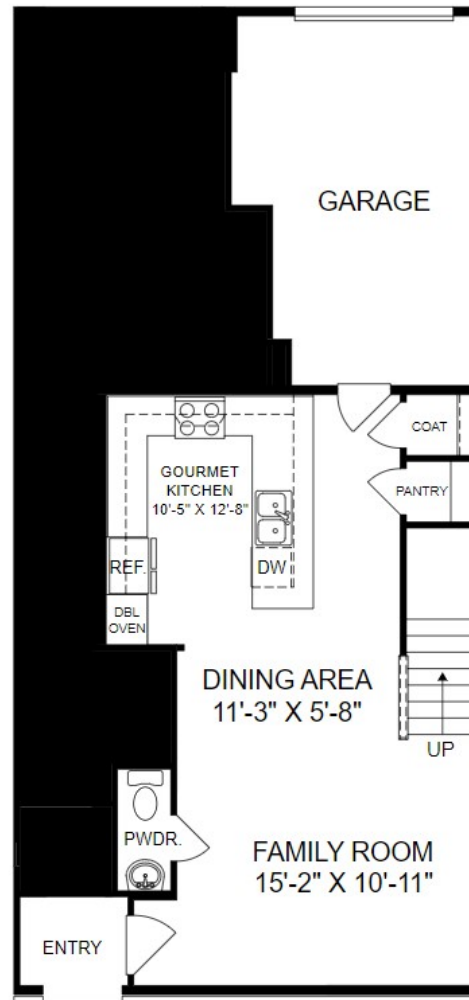

## THE TESSA

### Homesite 4

11074 Ligon Mill Road Unit  
100, Wake Forest, NC 27587

- 3 Bedrooms, 2.5 Baths
- 1,575 Square Feet
- Gourmet Kitchen
- 3rd Bedroom

Main Level Floor Plan

Upper Level Floor Plan

Prices, features and incentives are subject to change without notice. Photos used are for illustrative purposes only. Square footage is an approximation. Square footage is calculated to the outside of the framed walls or to the face of the brick on brick exteriors. It includes all conditioned spaces, except spaces under 5' in height. Site plan and home renderings are artist's concept only and elevation illustrations may include optional features. Actual product and specifications may vary in dimension or detail from these drawings and are subject to change without notice. It is recommended that the architectural blueprints be reviewed for clarification of features. Lot sizes, features and home sites are approximate and subject to change without notice. This brochure is for illustrative purposes only and is not part of a legal contract. Certain restrictions may apply. See a Neighborhood Sales Manager for details. ©Stanley Martin Homes, LLC | 03/2023 | A-9669