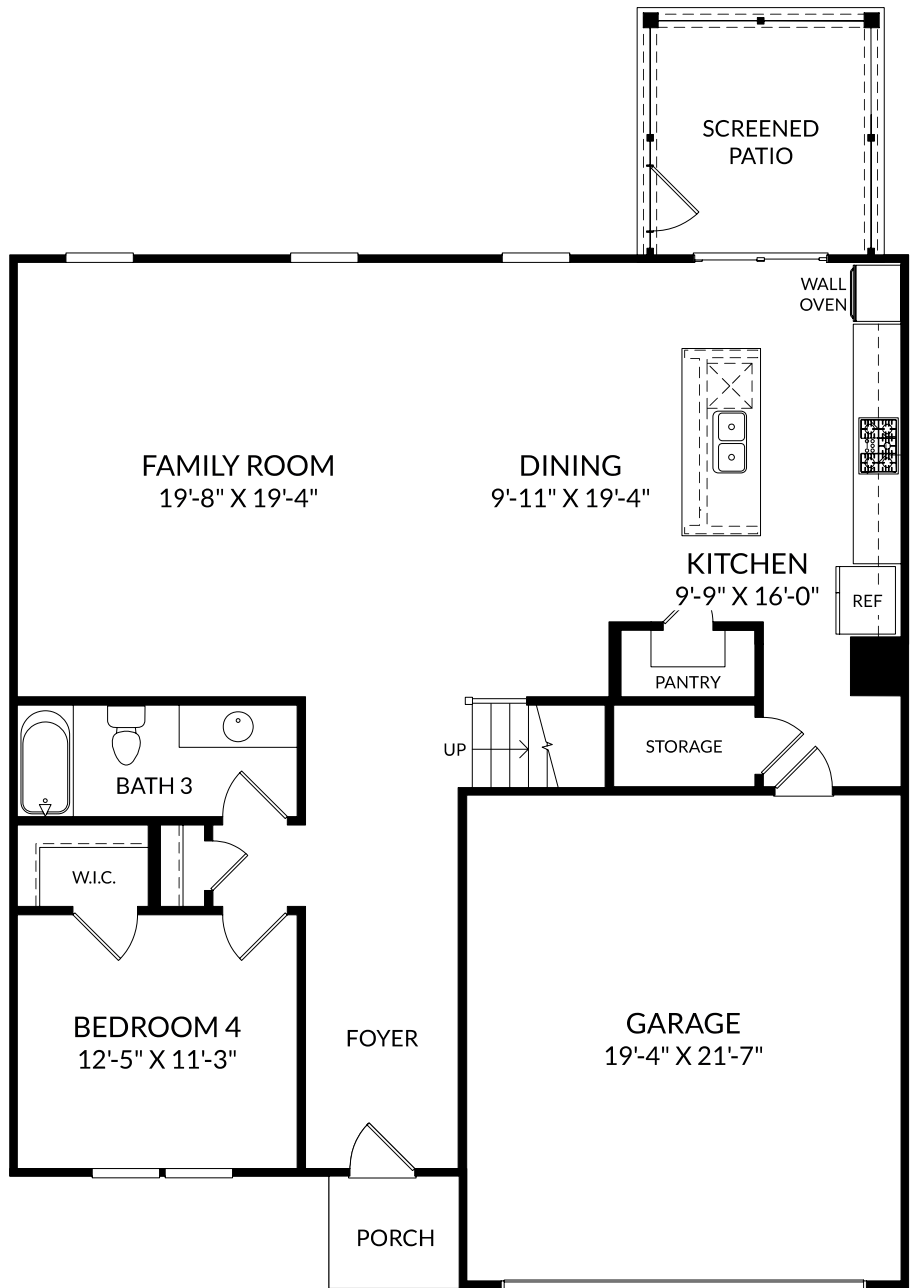

The Lambert

Main Level

5 Beds

4 Full Baths

2 Car Garage

Selected Options:

Elevation K

Gourmet Kitchen

Screened Patio

Open Rail

The Lambert

Upper Level

5 Beds

4 Full Baths

2 Car Garage

Selected Options:

Elevation K

Open Rail

Bedroom 5/Bath 4

Raised Tray Ceiling at Primary Bedroom

Primary Bath with Freestanding Tub