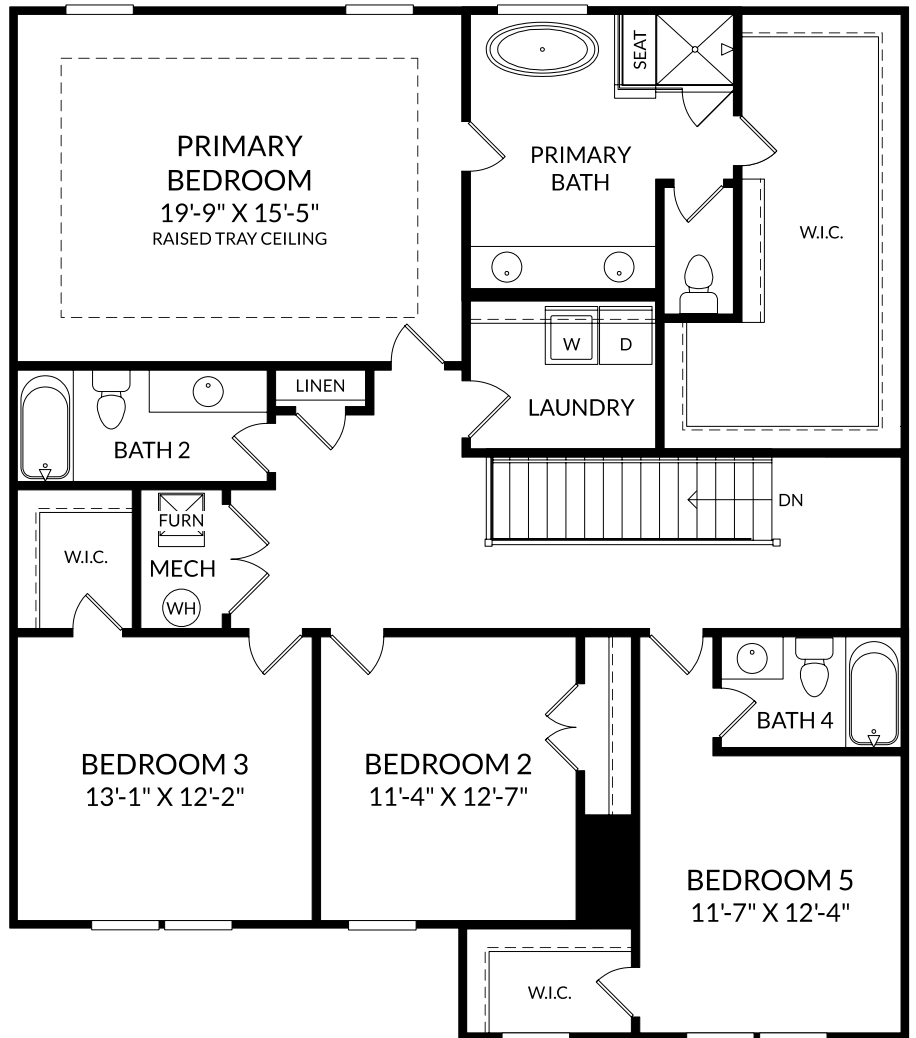

The Lambert

Main Level

5 Beds

4 Full Baths

2 Car Garage

Selected Options:

Elevation K

Gourmet Kitchen

Screened Patio

Open Rail

The Lambert

Upper Level

5 Beds

4 Full Baths

2 Car Garage

Selected Options:

Elevation K

Open Rail

Bedroom 5/Bath 4

Raised Tray Ceiling at Primary Bedroom

Primary Bath with Freestanding Tub