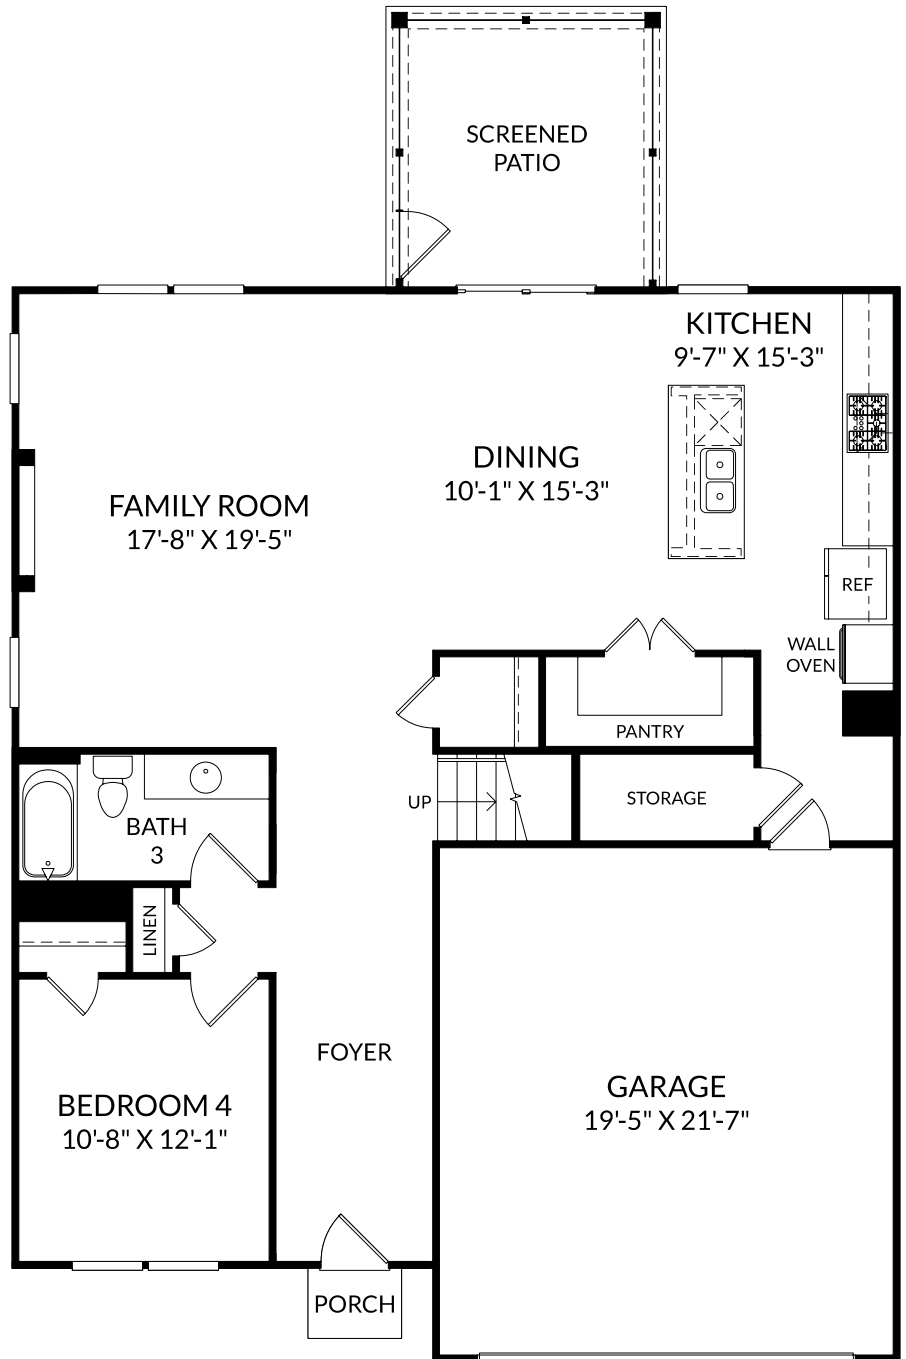

The Hollins

Main Level

4 Beds

3 Full Baths

2 Car Garage

2,455 Sq. Ft.

Selected Options:

- Bedroom 4 with Bath 3
- Gourmet Kitchen
- Windows at Family Room
- Fireplace
- Screened Patio

The Hollins

Upper Level

4 Beds

3 Full Baths

2 Car Garage

2,455 Sq. Ft.

Selected Options:

Primary Bath Shower with Seat

Raised Tray Ceiling at Primary Bedroom

2nd Sink at Bath 2