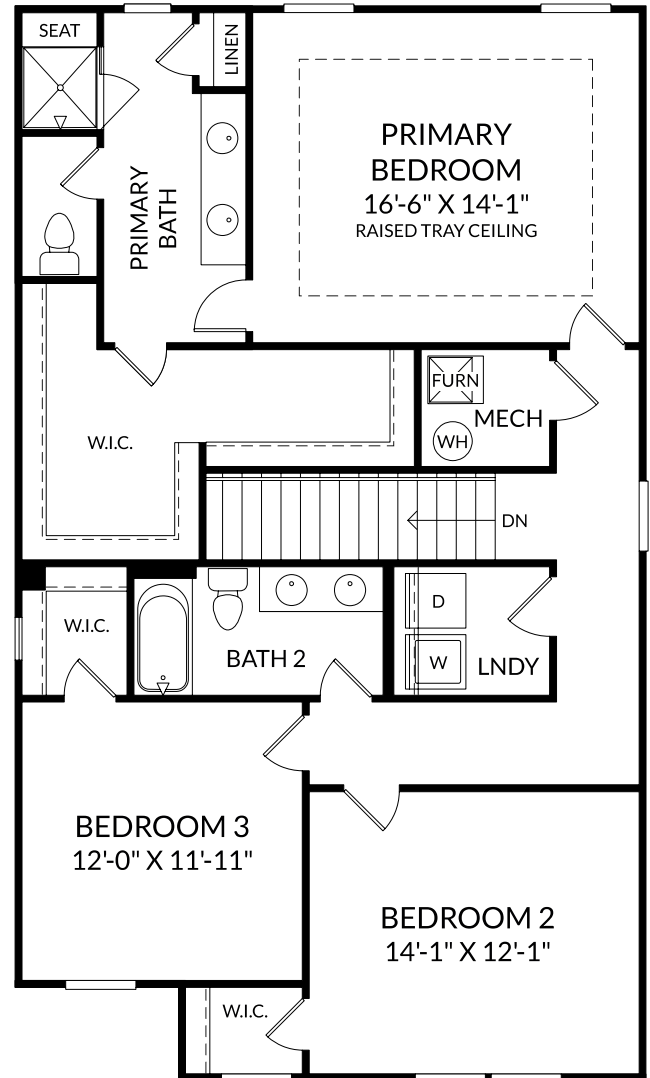

The Hollins

Main Level

4 Beds

3 Full Baths

2 Car Garage

2,455 Sq. Ft.

Selected Options:

- Bedroom 4 with Bath 3
- Gourmet Kitchen
- Windows at Family Room
- Fireplace
- Screened Patio

The Hollins

Upper Level

4 Beds

3 Full Baths

2 Car Garage

2,455 Sq. Ft.

Selected Options:

Primary Bath Shower with Seat

Raised Tray Ceiling at Primary Bedroom

2nd Sink at Bath 2