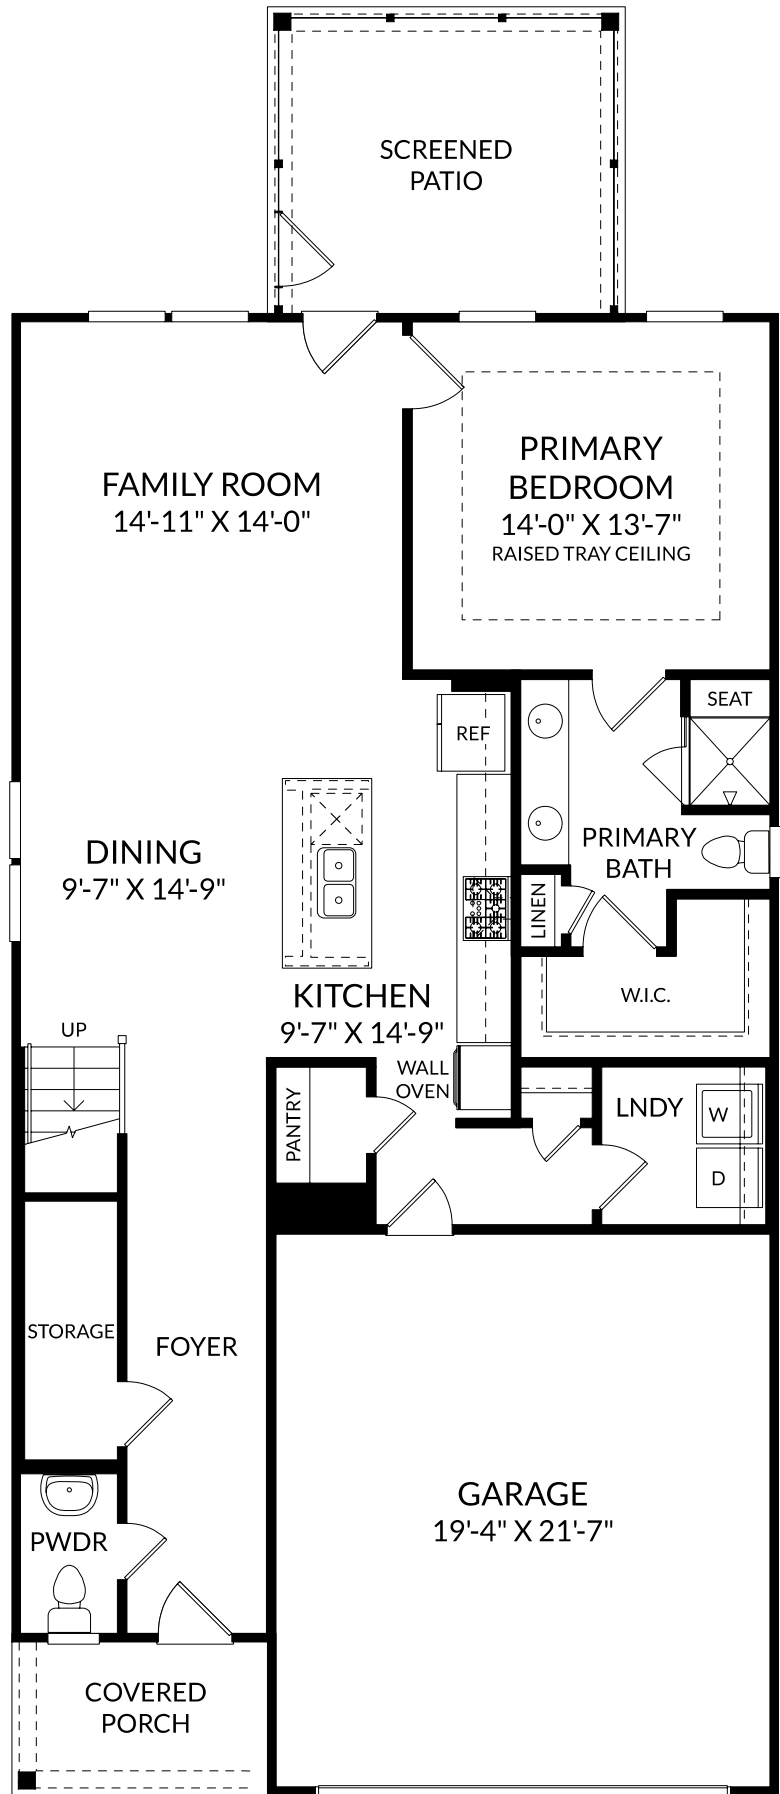

**The Yarmouth**

Main Level

4 Beds

2 Full Baths | 1 Half Bath

2 Car Garage

**Selected Options:**

Elevation K

Primary Bath Shower with Seat

Raised Tray Ceiling at Primary Bedroom

Screened Patio

Gourmet Kitchen

Open Rail

## The Yarmouth

Upper Level

4 Beds

2 Full Baths | 1 Half Bath

2 Car Garage

### Selected Options:

Elevation K

2nd Sink at Bath 2