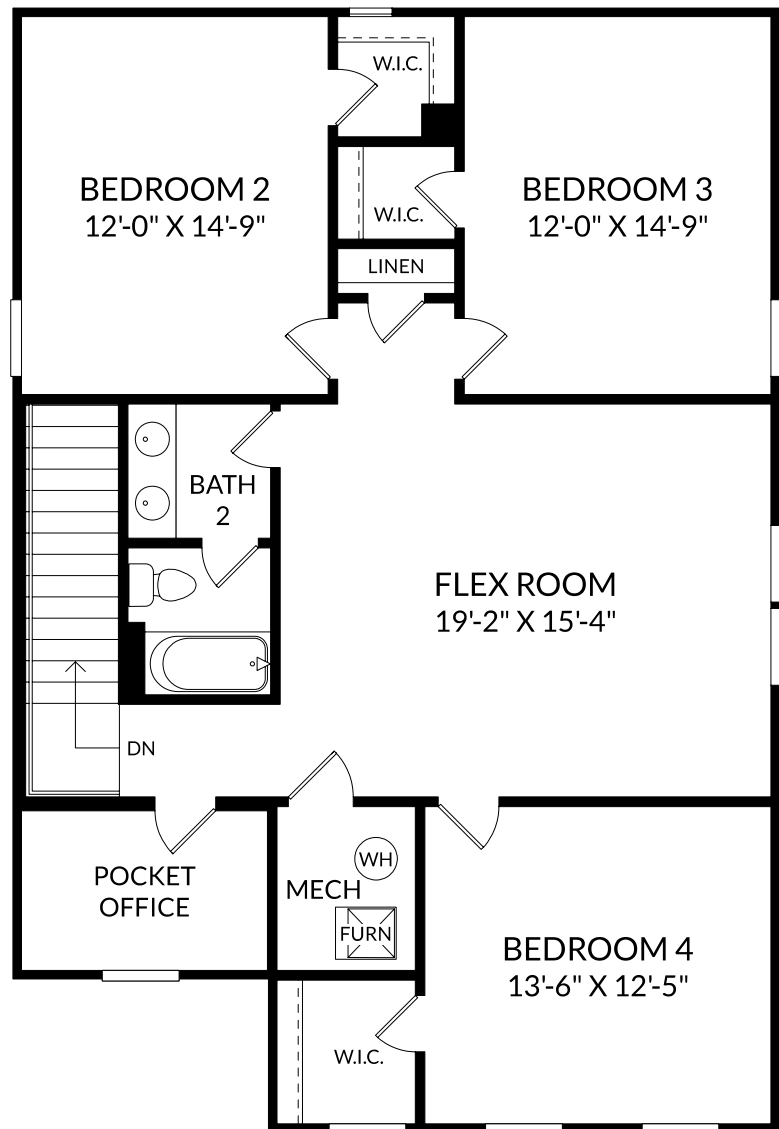

**The Yarmouth**

Main Level

4 Beds

2 Full Baths | 1 Half Bath

2 Car Garage

**Selected Options:**

Elevation K

Primary Bath Shower with Seat

Raised Tray Ceiling at Primary Bedroom

Screened Patio

Gourmet Kitchen

Open Rail

## The Yarmouth

Upper Level

4 Beds

2 Full Baths | 1 Half Bath

2 Car Garage

### Selected Options:

Elevation K

2nd Sink at Bath 2