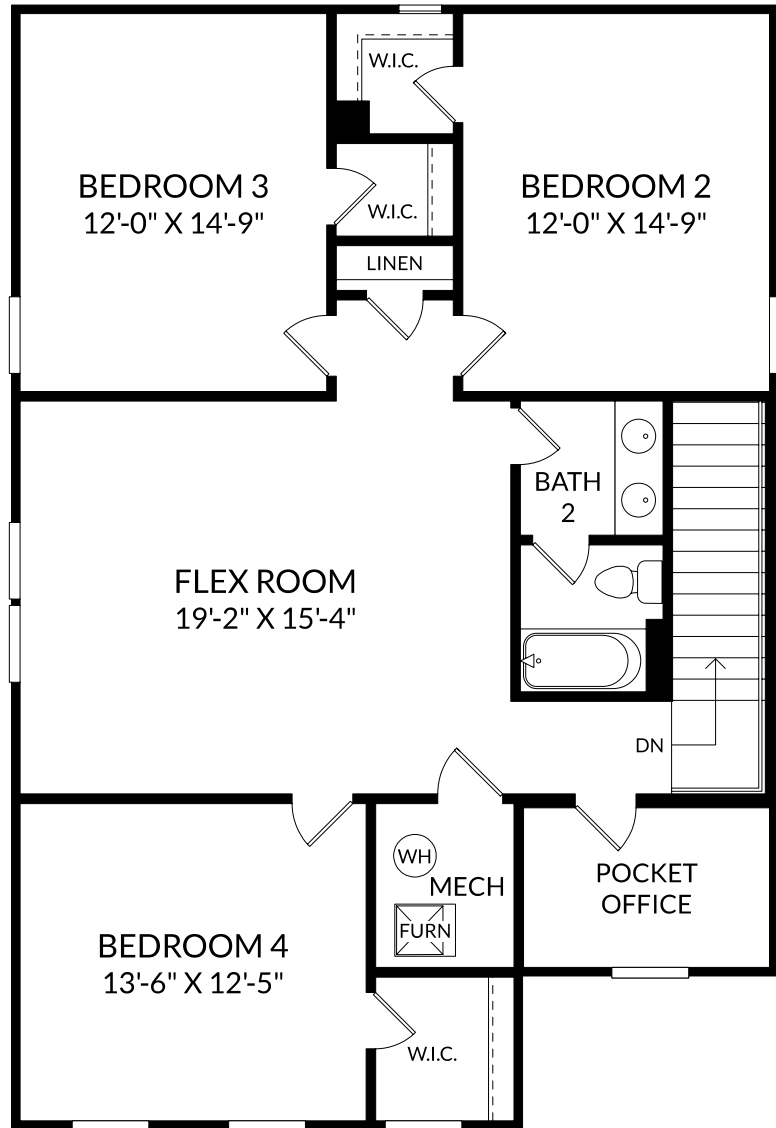

The Yarmouth

Main Level

4 Beds

2 Full Baths | 1 Half Bath

2 Car Garage

Selected Options:

- Primary Bath Shower with Seat
- Raised Tray Ceiling at Primary Bedroom
- Screened Patio
- Elevation L
- Gourmet Kitchen
- Open Rail

The Yarmouth

Upper Level

4 Beds

2 Full Baths | 1 Half Bath

2 Car Garage

Selected Options:

Elevation L

2nd Sink at Bath 2