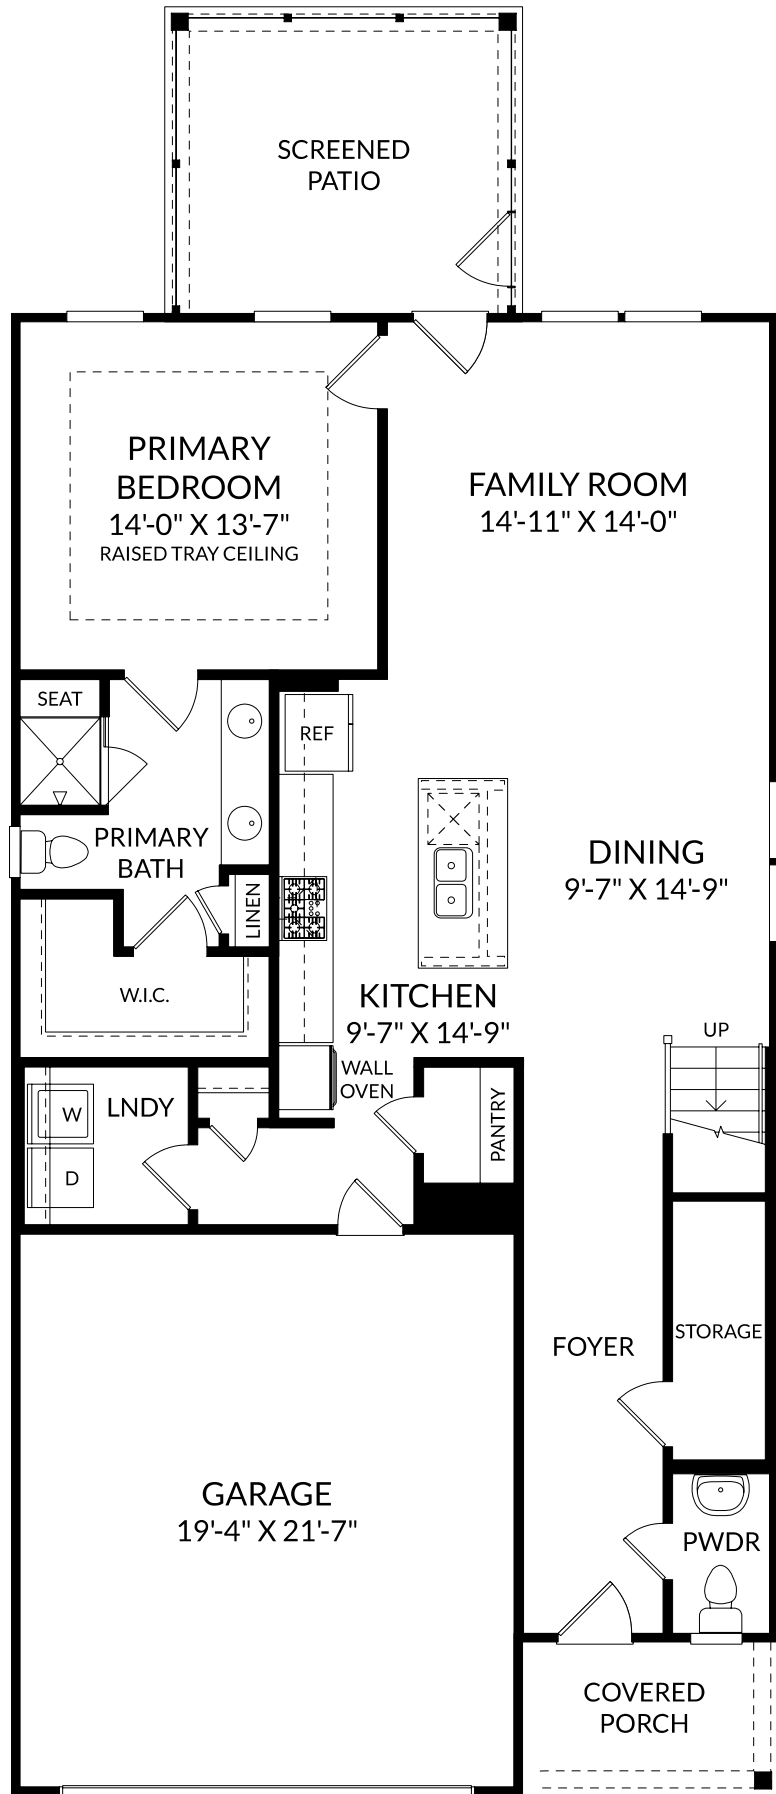

The Yarmouth

Main Level

4 Beds

2 Full Baths | 1 Half Bath

2 Car Garage

Selected Options:

- Primary Bath Shower with Seat
- Raised Tray Ceiling at Primary Bedroom
- Screened Patio
- Elevation L
- Gourmet Kitchen
- Open Rail

The Yarmouth

Upper Level

4 Beds

2 Full Baths | 1 Half Bath

2 Car Garage

Selected Options:

Elevation L

2nd Sink at Bath 2