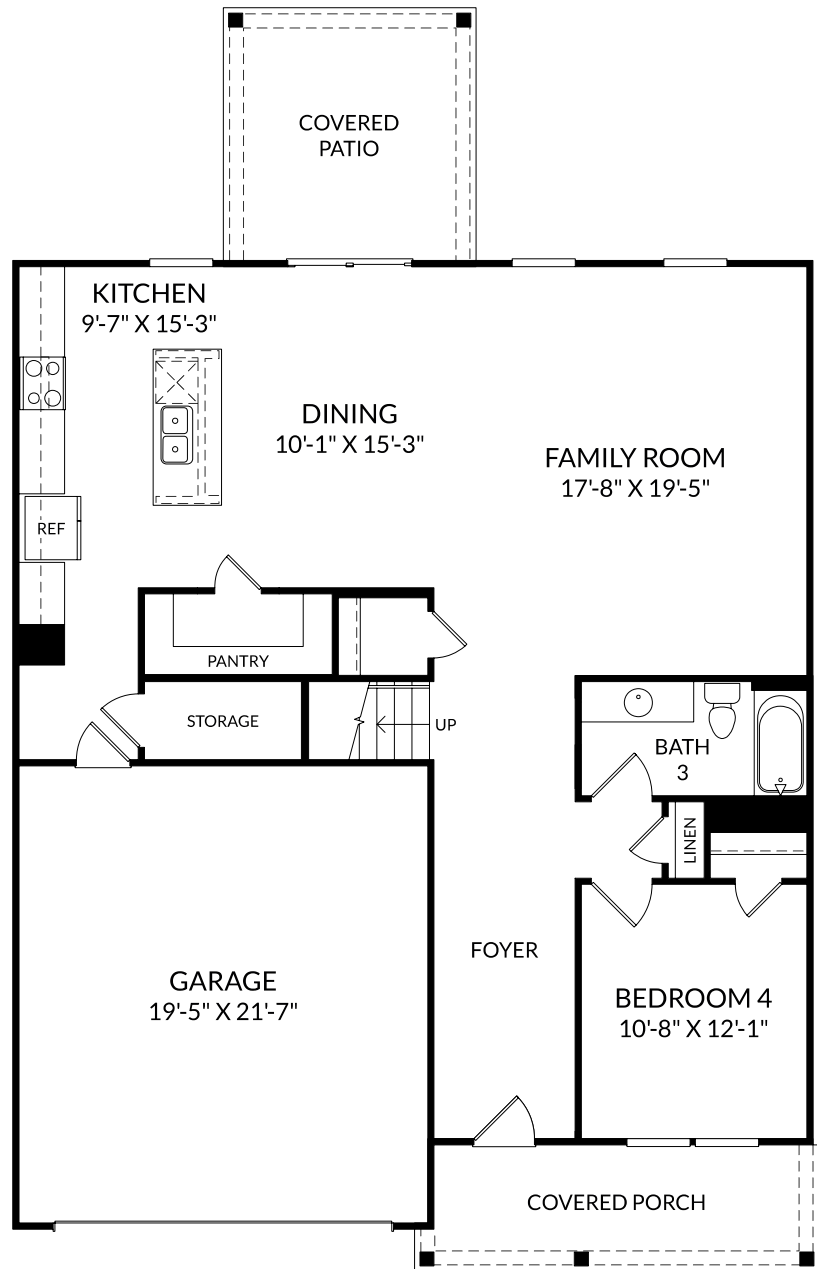

The Hollins

Main Level

4 Beds

3 Full Baths

2 Car Garage

2,455 Sq. Ft.

Selected Options:

Bedroom 4 with Bath 3

Covered Patio

Elevation L/M

The Hollins

Upper Level

4 Beds

3 Full Baths

2 Car Garage

2,455 Sq. Ft.

Selected Options:

Elevation L/M

Primary Bath Shower with Seat

2nd Sink at Bath 2