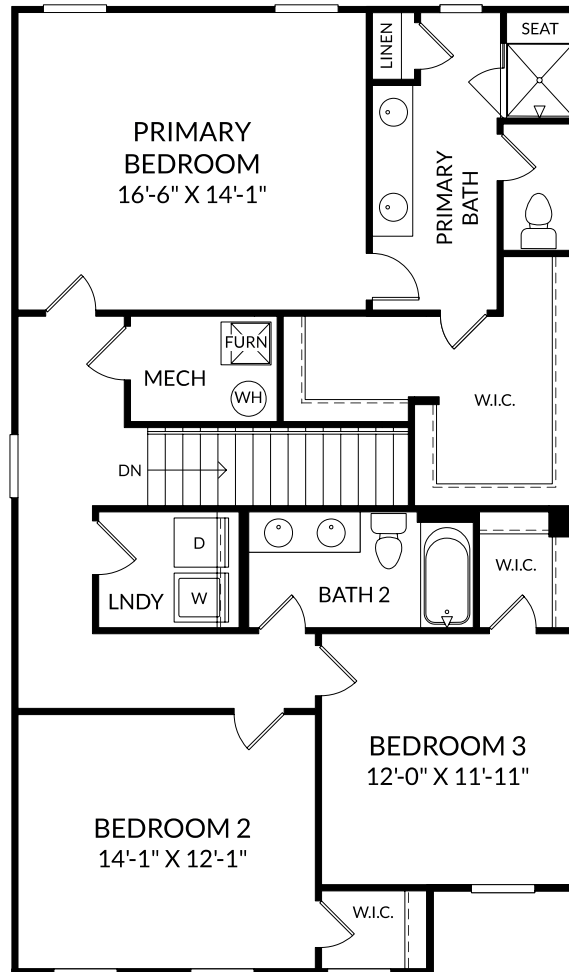

The Hollins

Main Level

4 Beds

3 Full Baths

2 Car Garage

2,455 Sq. Ft.

Selected Options:

Bedroom 4 with Bath 3

Covered Patio

Elevation L/M

The Hollins

Upper Level

4 Beds

3 Full Baths

2 Car Garage

2,455 Sq. Ft.

Selected Options:

Elevation L/M

Primary Bath Shower with Seat

2nd Sink at Bath 2