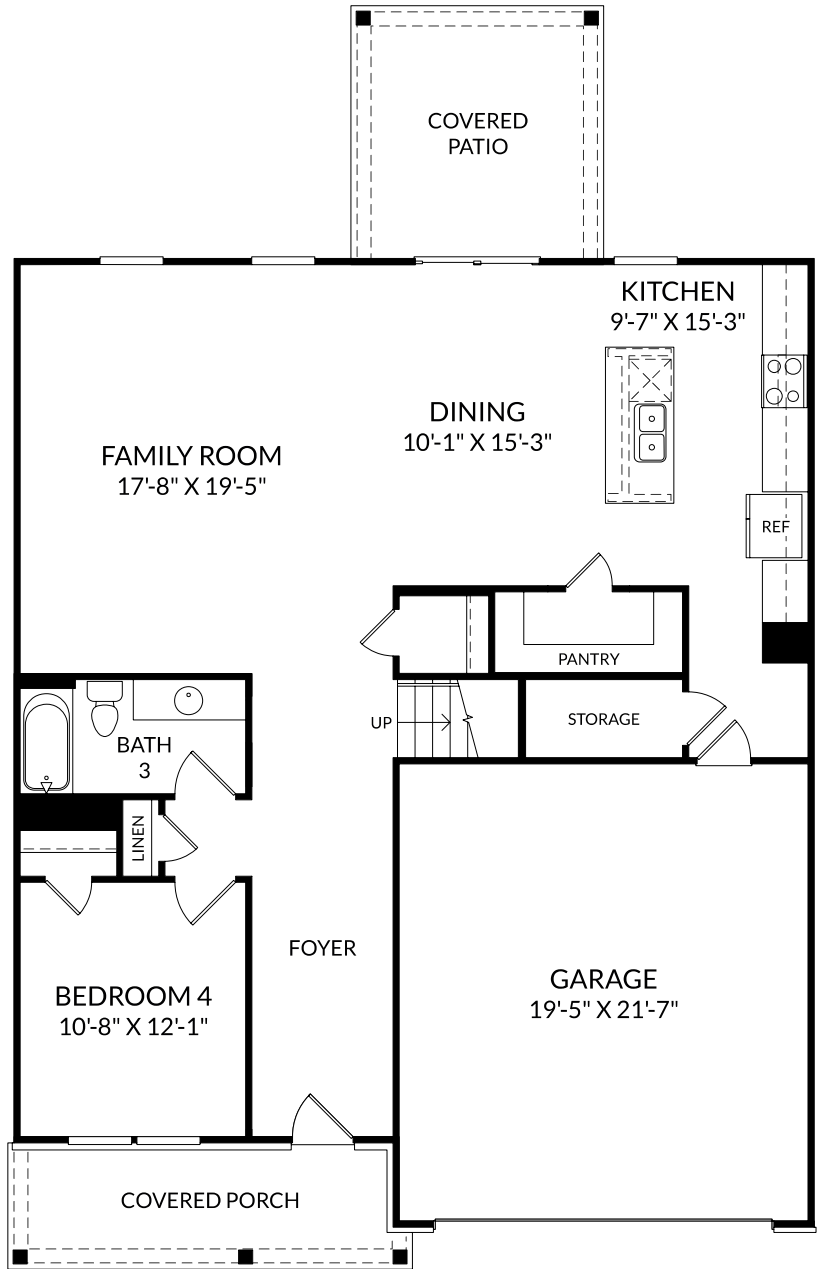

The Hollins

Main Level

4 Beds

3 Full Baths

2 Car Garage

2,455 Sq. Ft.

Selected Options:

Bedroom 4 with Bath 3

Covered Patio

Elevation H

The Hollins

Upper Level

4 Beds

3 Full Baths

2 Car Garage

2,455 Sq. Ft.

Selected Options:

Elevation H

2nd Sink at Bath 2