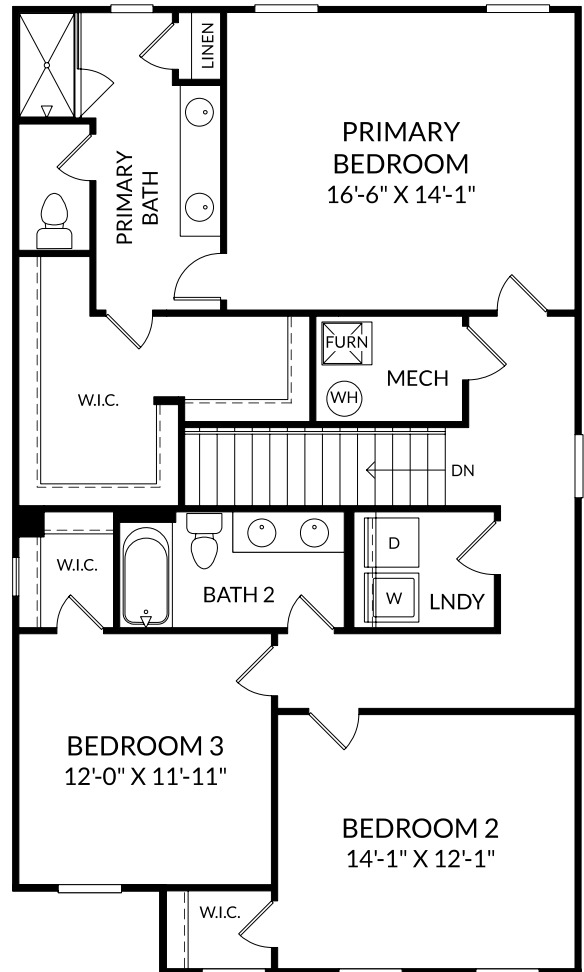

The Hollins

Main Level

4 Beds

3 Full Baths

2 Car Garage

2,455 Sq. Ft.

Selected Options:

Bedroom 4 with Bath 3

Covered Patio

Elevation H

The Hollins

Upper Level

4 Beds

3 Full Baths

2 Car Garage

2,455 Sq. Ft.

Selected Options:

Elevation H

2nd Sink at Bath 2