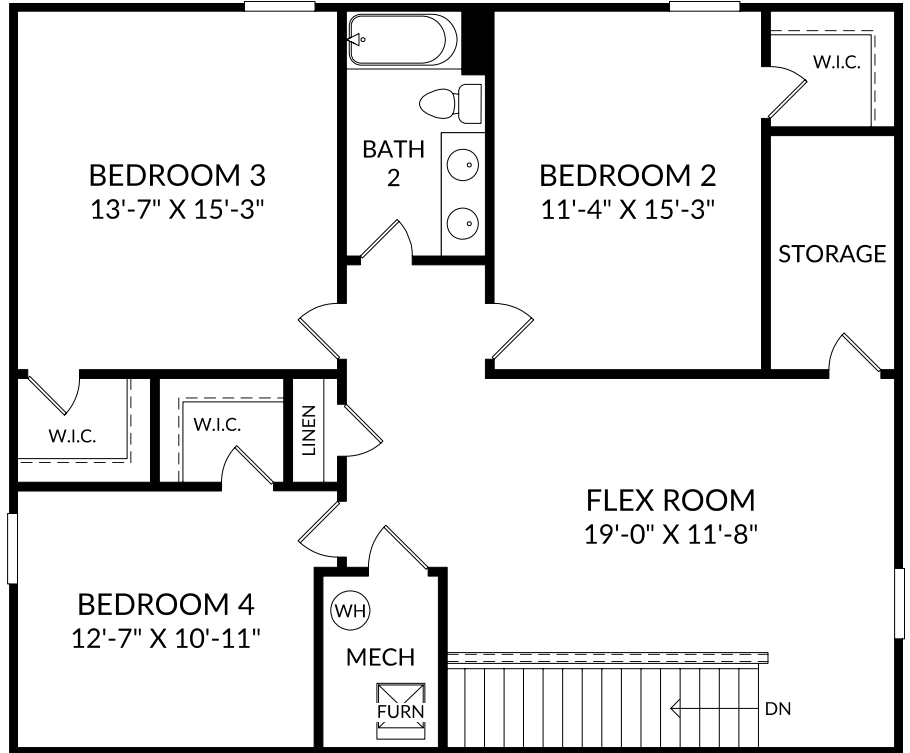

**The Jefferson**

Main Level  
 5 Beds  
 3 Full Baths  
 2 Car Garage

**Selected Options:**

Bedroom 5/Bath 3  
 Primary Bath Shower with Seat  
 Covered Patio  
 Elevation E

## The Jefferson

Upper Level

5 Beds

3 Full Baths

2 Car Garage

### Selected Options:

2nd Sink at Bath 2