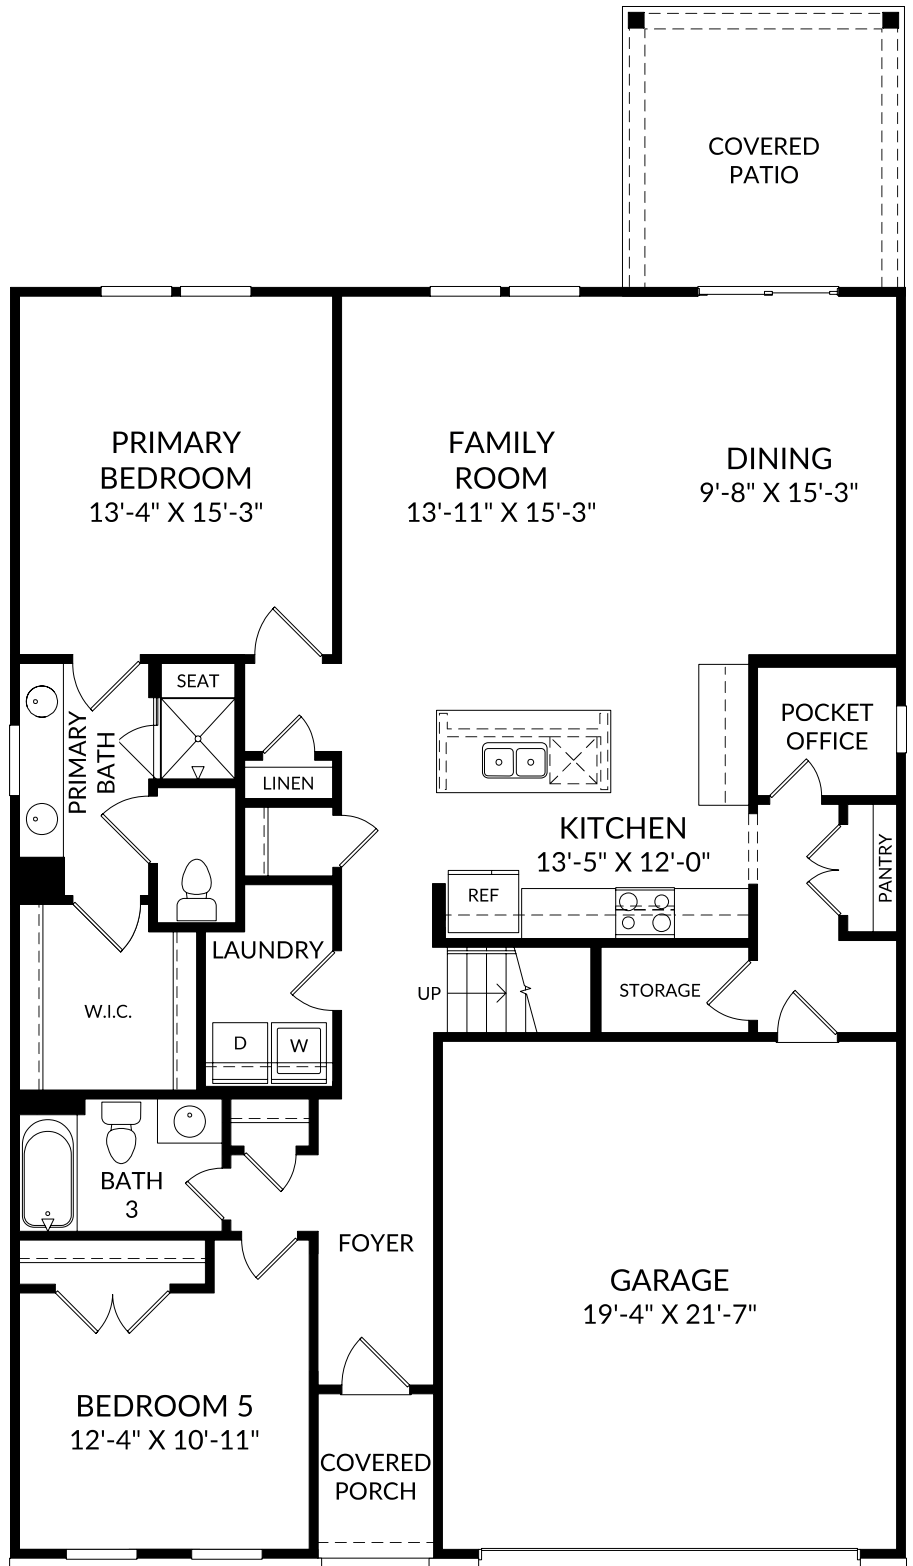

**The Jefferson**

Main Level  
 5 Beds  
 3 Full Baths  
 2 Car Garage

**Selected Options:**

Bedroom 5/Bath 3  
 Primary Bath Shower with Seat  
 Covered Patio  
 Elevation E

## The Jefferson

Upper Level

5 Beds

3 Full Baths

2 Car Garage

### Selected Options:

2nd Sink at Bath 2