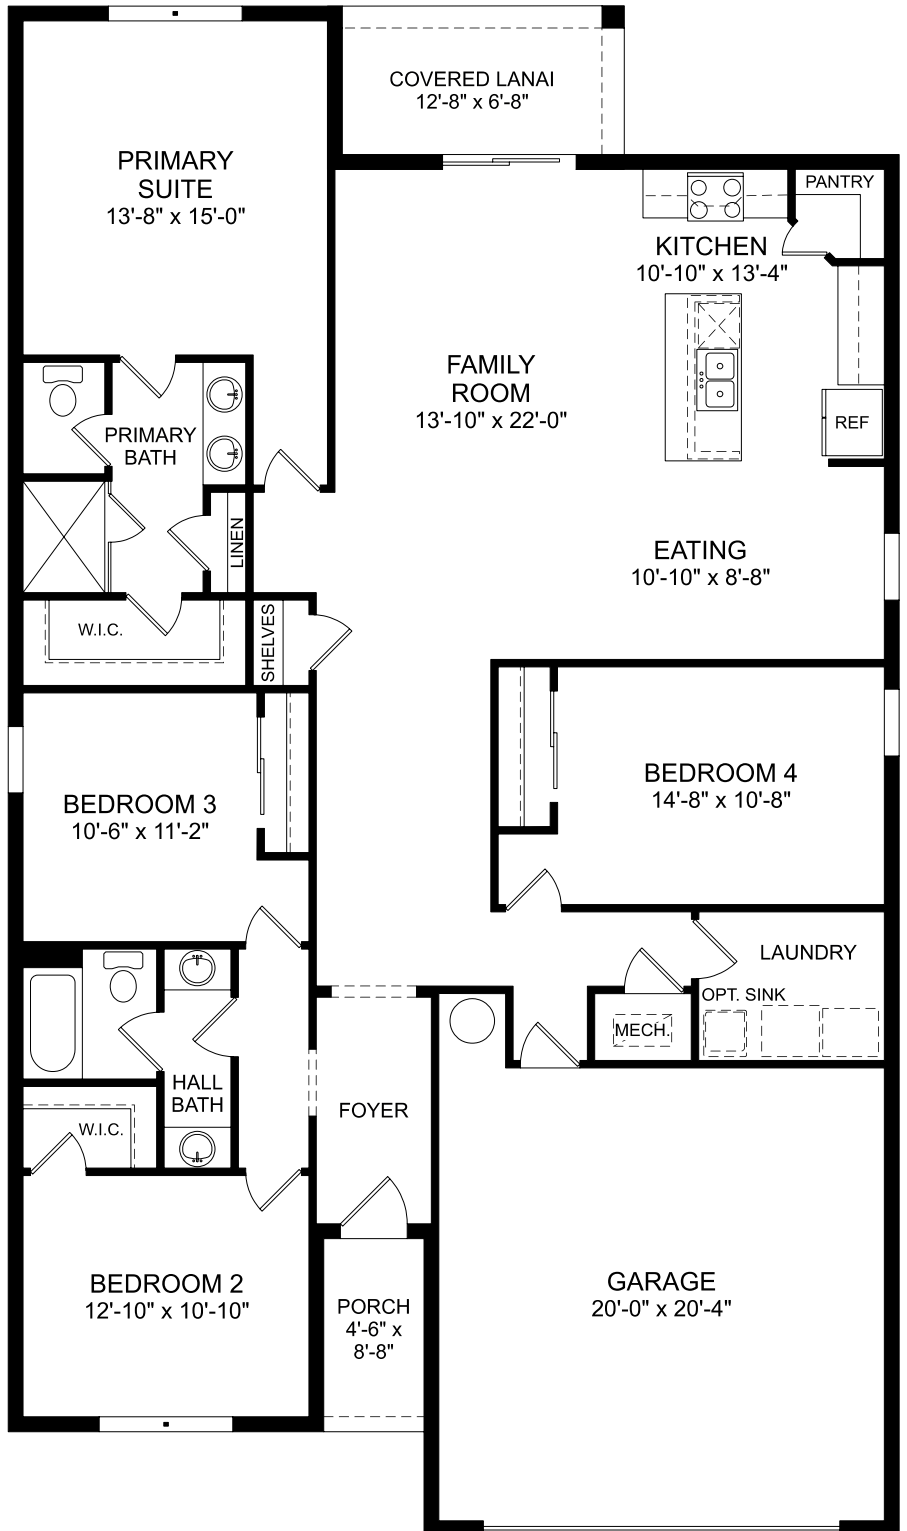

Seaton

First Floor
 4 Beds
 2 Full Baths
 2 Car Garage
 2,001 Sq. Ft.

Selected Options:

Covered Lanai

The floor plans shown are for general illustration purposes only. All dimensions are approximate. Actual product and specifications (including windows, doors and room layout) may vary in dimension or detail from the illustration shown, may vary with each different elevation available for a particular floor plan, and are subject to change without notice. Optional features shown may not be available in all communities or for all homesites. Certain optional features must be purchased together or must be purchased for a particular homesite. See the actual architectural plans for clarification of dimensions and optional features for each home, elevation and homesite.