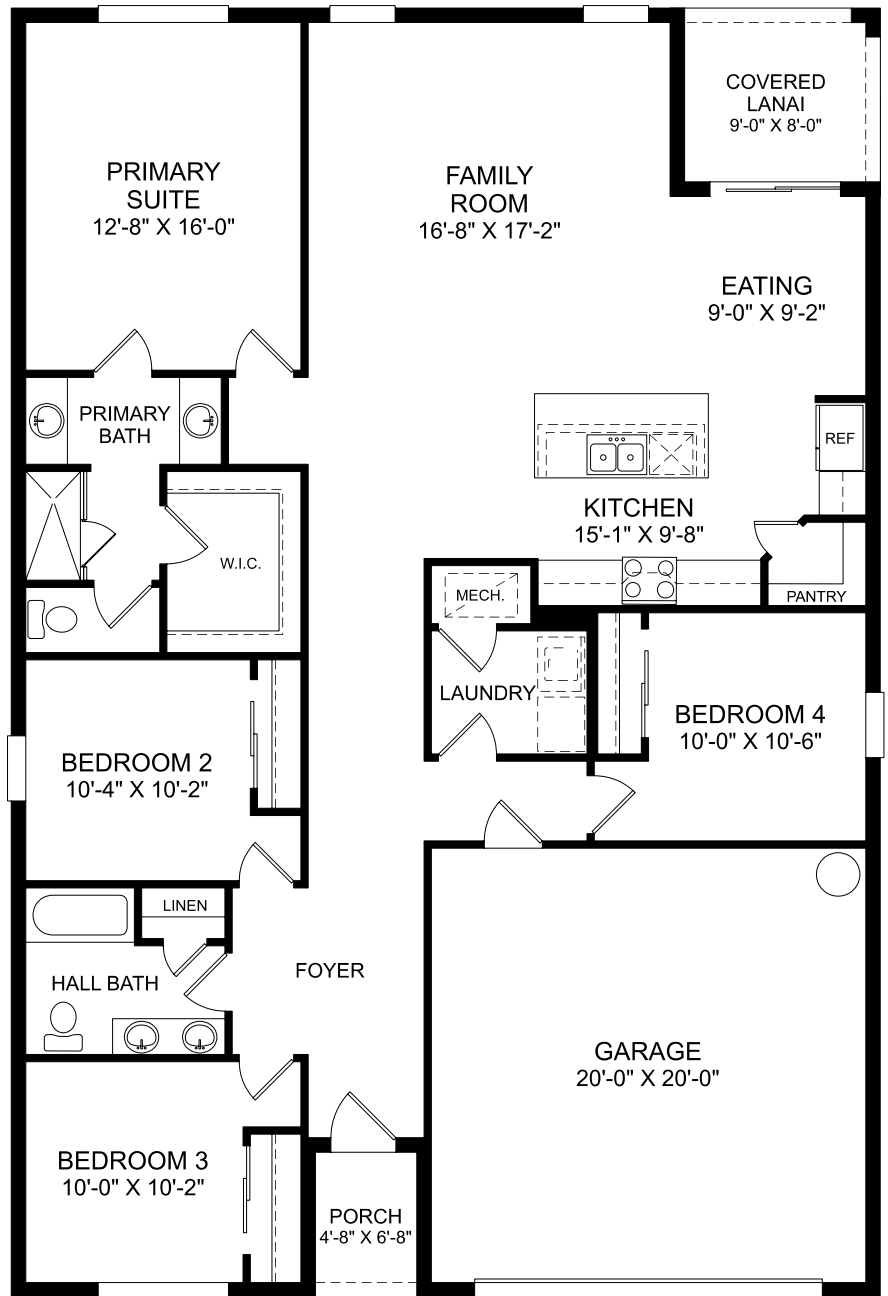

Juniper

First Floor
4 Beds
2 Full Baths
2 Car Garage
1,839 Sq. Ft.

Selected Options:

Covered Lanai

The floor plans shown are for general illustration purposes only. All dimensions are approximate. Actual product and specifications (including windows, doors and room layout) may vary in dimension or detail from the illustration shown, may vary with each different elevation available for a particular floor plan, and are subject to change without notice. Optional features shown may not be available in all communities or for all homesites. Certain optional features must be purchased together or must be purchased for a particular homesite. See the actual architectural plans for clarification of dimensions and optional features for each home, elevation and homesite.