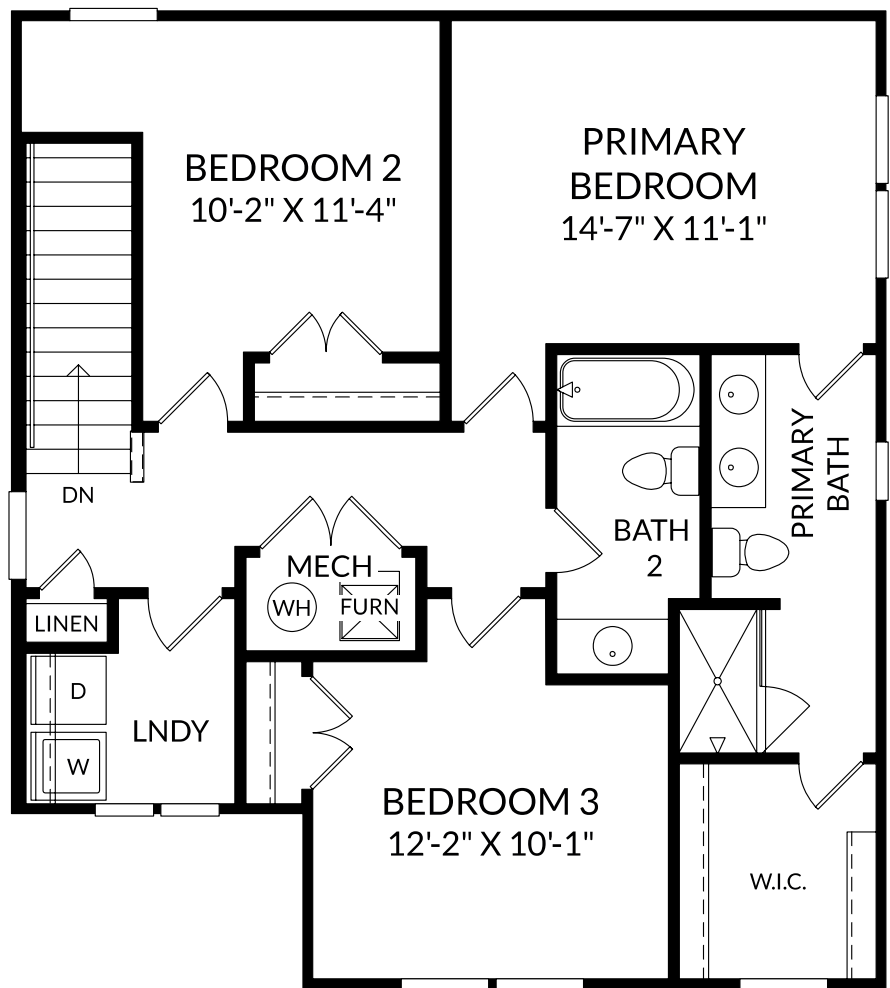

## The Rainey

Main Level

3 Beds

2 Full Baths | 1 Half Bath

2 Car Garage

### Selected Options:

Elevation H

Window at Dining

## The Rainey

Upper Level

3 Beds

2 Full Baths | 1 Half Bath

2 Car Garage