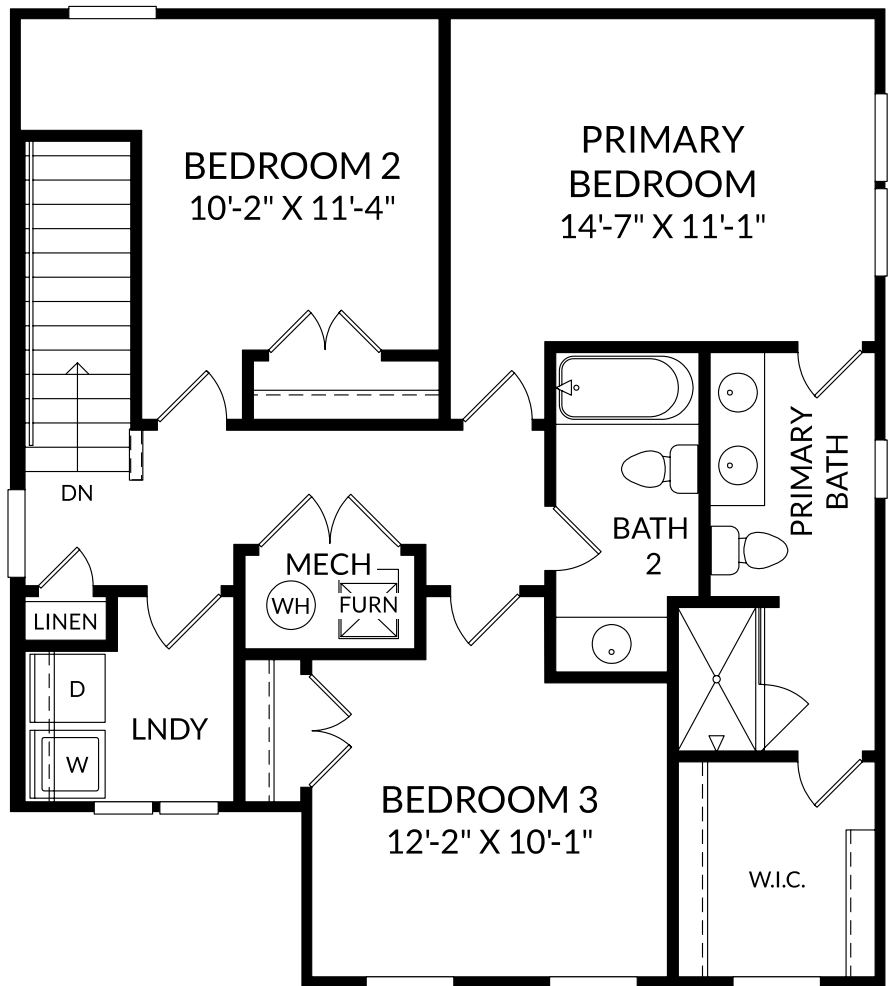

The Rainey

Main Level

3 Beds

2 Full Baths | 1 Half Bath

2 Car Garage

Selected Options:

Elevation K

Window at Dining

The Rainey

Upper Level

3 Beds

2 Full Baths | 1 Half Bath

2 Car Garage

Selected Options:

Elevation K