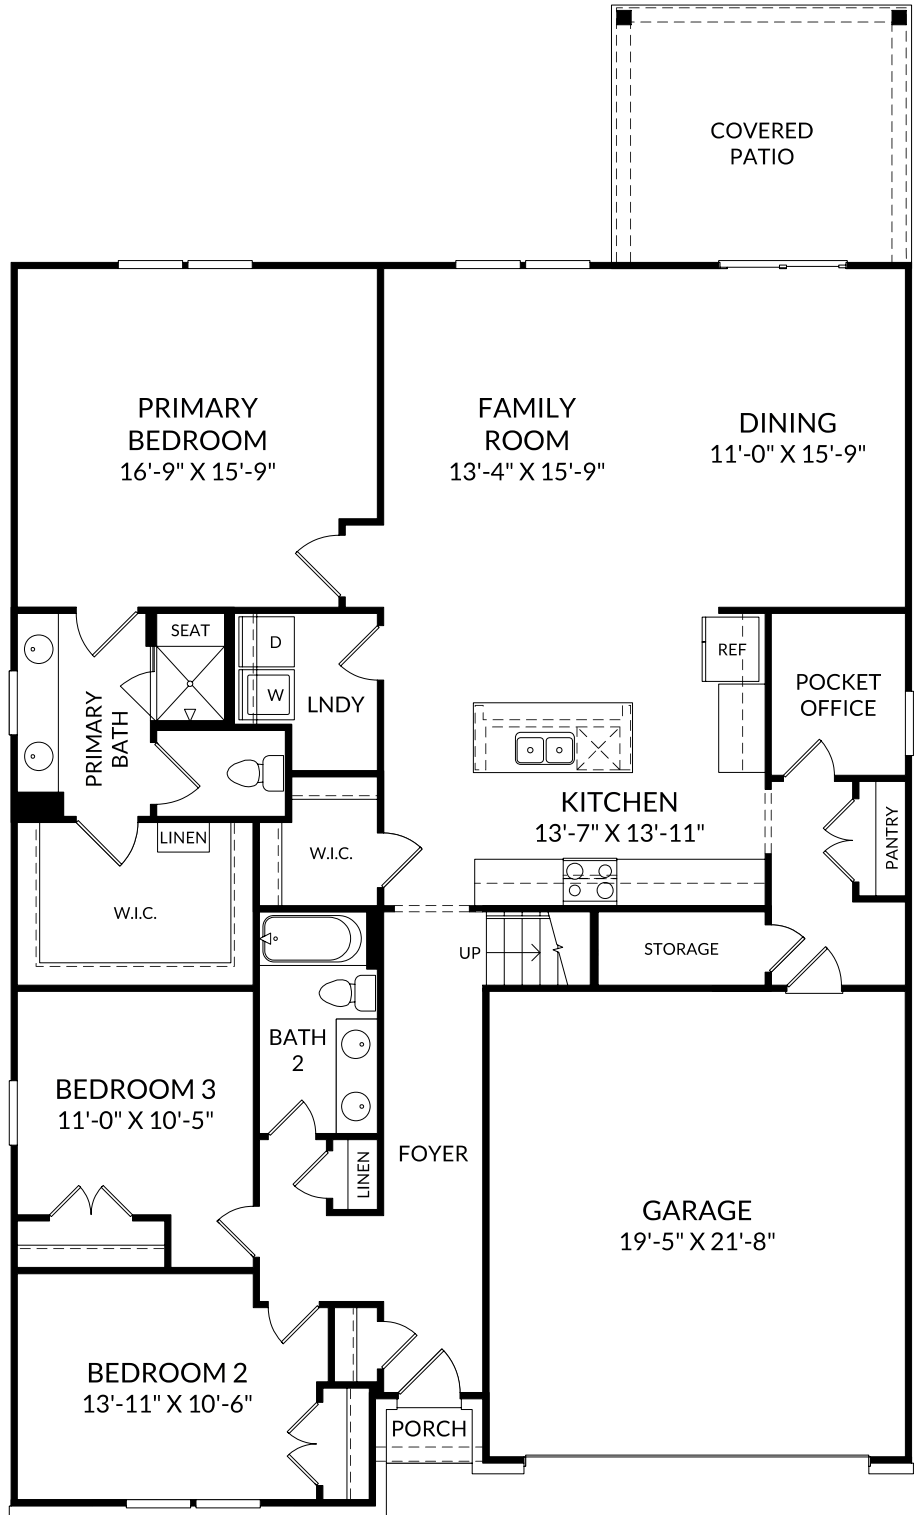

The Easton

Main Level

3 Beds

2 Full Baths

2 Car Garage

Selected Options:

- Stairs to Finished Attic Flex Space
- 2nd Sink at Bath 2
- Covered Patio
- Elevation F
- Primary Bath Shower with Seat

The Easton

Upper Level

3 Beds

2 Full Baths

2 Car Garage

No Options Selected