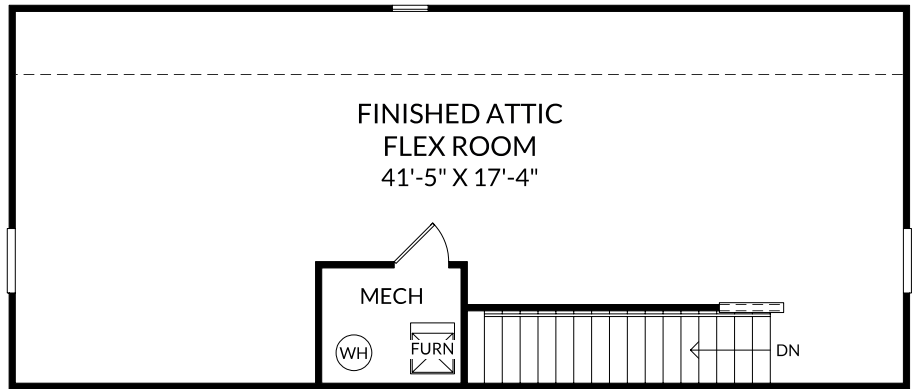

The Easton

Main Level

3 Beds

2 Full Baths

2 Car Garage

Selected Options:

- Stairs to Finished Attic Flex Space
- 2nd Sink at Bath 2
- Covered Patio
- Elevation F
- Primary Bath Shower with Seat

The Easton

Upper Level

3 Beds

2 Full Baths

2 Car Garage

No Options Selected