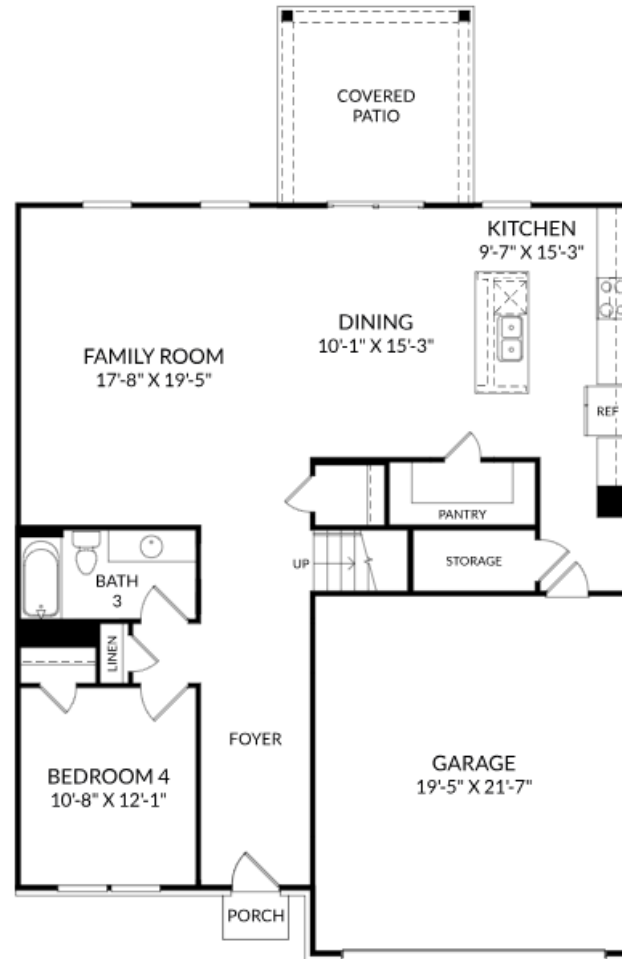

SMart

SELECTED HOMES

Designed with *you* in mind

THE HOLLINS

Homesite 89 | Elevation C
 609 Jeremy Court,
 Grovetown, GA 30813

- 4 bedrooms, 3 full bathrooms
- 2,455 square feet
- Open Concept Main Level
- Dual Sink in Hall Bath
- Primary Bathroom with Garden Tub

Main Level floor plan

Upper Level floor plan

Prices, features and incentives are subject to change without notice. Photos used are for illustrative purposes only. Square footage is an approximation. Square footage is calculated to the outside of the framed walls or to the face of the brick on brick exteriors. It includes all conditioned spaces, except spaces under 5' in height. Site plan and home renderings are artist's concept only and elevation illustrations may include optional features. Actual product and specifications may vary in dimension or detail from these drawings and are subject to change without notice. It is recommended that the architectural blueprints be reviewed for clarification of features. Lot sizes, features and home sites are approximate and subject to change without notice. This brochure is for illustrative purposes only and is not part of a legal contract. Certain restrictions may apply. See a Neighborhood Sales Manager for details. ©Stanley Martin Homes, LLC | 07/2024 |