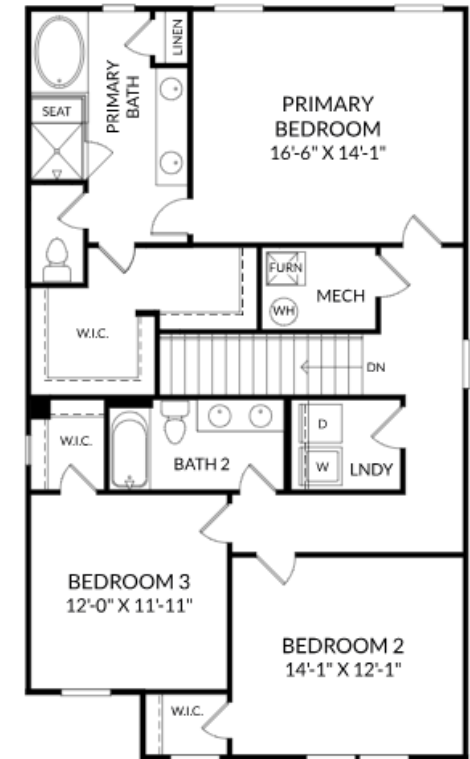

SMart

SELECTED HOMES

Designed with *you* in mind

THE HOLLINS

Homesite 89 | Elevation C
 609 Jeremy Court,
 Grovetown, GA 30813

- 4 bedrooms, 3 full bathrooms
- 2,455 square feet
- Open Concept Main Level
- Dual Sink in Hall Bath
- Primary Bathroom with Garden Tub

Main Level floor plan

Upper Level floor plan

Prices, features and incentives are subject to change without notice. Photos used are for illustrative purposes only. Square footage is an approximation. Square footage is calculated to the outside of the framed walls or to the face of the brick on brick exteriors. It includes all conditioned spaces, except spaces under 5' in height. Site plan and home renderings are artist's concept only and elevation illustrations may include optional features. Actual product and specifications may vary in dimension or detail from these drawings and are subject to change without notice. It is recommended that the architectural blueprints be reviewed for clarification of features. Lot sizes, features and home sites are approximate and subject to change without notice. This brochure is for illustrative purposes only and is not part of a legal contract. Certain restrictions may apply. See a Neighborhood Sales Manager for details. ©Stanley Martin Homes, LLC | 07/2024 |