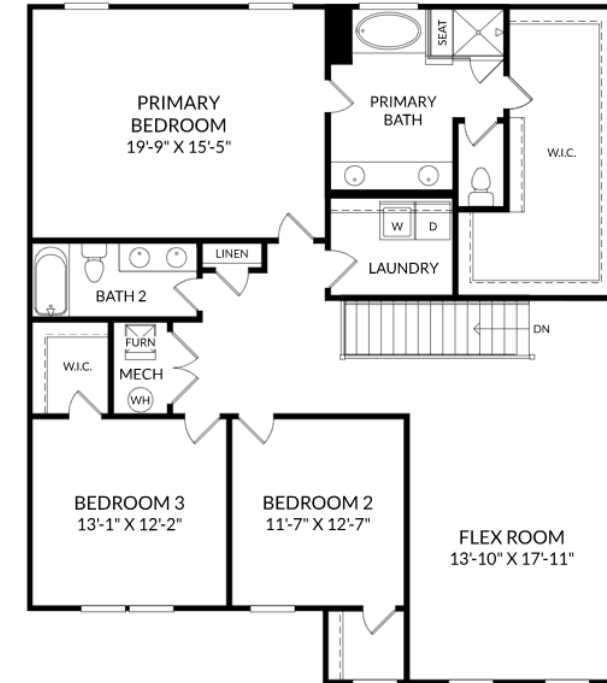

SMart

SELECTED HOMES

Designed with *you* in mind

THE LAMBERT

Homesite 90 | Elevation H

607 Jeremy Court,
Grovetown, GA 30813

- 4 bedrooms, 3 full bathrooms
- 3,045 square feet
- Covered Patio
- Upper Level Flex Room
- Primary Bathroom with Garden Tub

Main Level floor plan

Upper Level floor plan

Prices, features and incentives are subject to change without notice. Photos used are for illustrative purposes only. Square footage is an approximation. Square footage is calculated to the outside of the framed walls or to the face of the brick on brick exteriors. It includes all conditioned spaces, except spaces under 5' in height. Site plan and home renderings are artist's concept only and elevation illustrations may include optional features. Actual product and specifications may vary in dimension or detail from these drawings and are subject to change without notice. It is recommended that the architectural blueprints be reviewed for clarification of features. Lot sizes, features and home sites are approximate and subject to change without notice. This brochure is for illustrative purposes only and is not part of a legal contract. Certain restrictions may apply. See a Neighborhood Sales Manager for details. ©Stanley Martin Homes, LLC | 07/2024 |