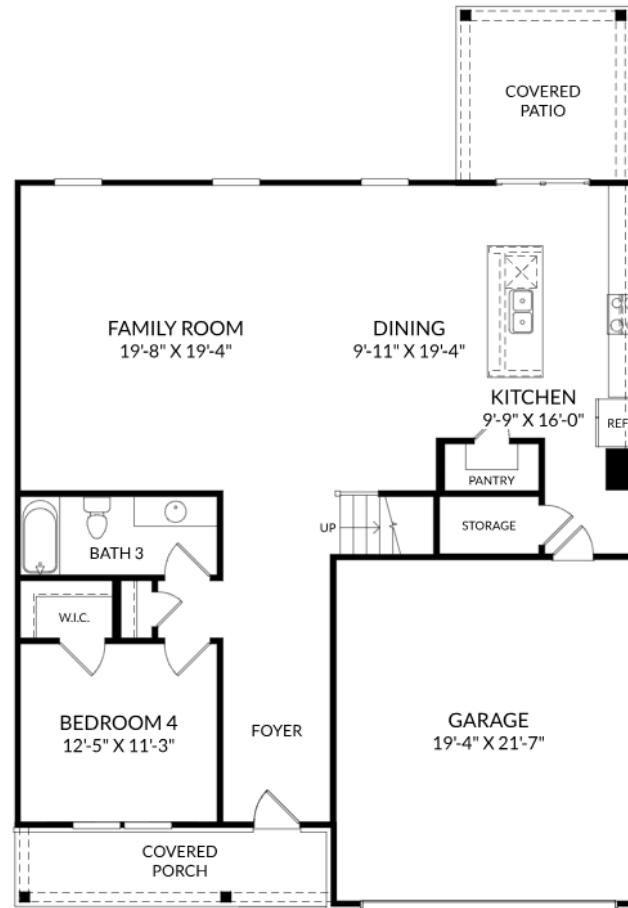

SMart

SELECTED HOMES

Designed with *you* in mind

THE LAMBERT

Homesite 90 | Elevation H

607 Jeremy Court,
Grovetown, GA 30813

- 4 bedrooms, 3 full bathrooms
- 3,045 square feet
- Covered Patio
- Upper Level Flex Room
- Primary Bathroom with Garden Tub

Main Level floor plan

Upper Level floor plan

Prices, features and incentives are subject to change without notice. Photos used are for illustrative purposes only. Square footage is an approximation. Square footage is calculated to the outside of the framed walls or to the face of the brick on brick exteriors. It includes all conditioned spaces, except spaces under 5' in height. Site plan and home renderings are artist's concept only and elevation illustrations may include optional features. Actual product and specifications may vary in dimension or detail from these drawings and are subject to change without notice. It is recommended that the architectural blueprints be reviewed for clarification of features. Lot sizes, features and home sites are approximate and subject to change without notice. This brochure is for illustrative purposes only and is not part of a legal contract. Certain restrictions may apply. See a Neighborhood Sales Manager for details. ©Stanley Martin Homes, LLC | 07/2024 |