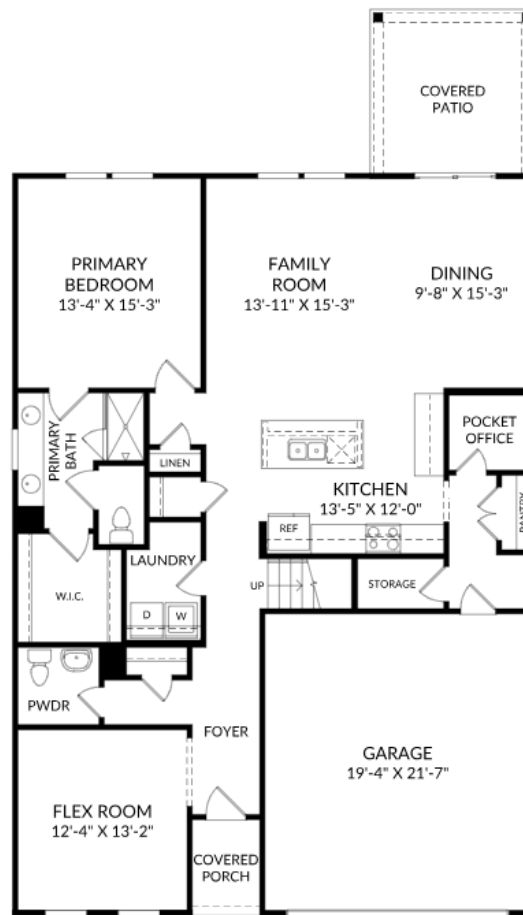

SMart

SELECTED HOMES

Designed with *you* in mind

THE JEFFERSON

Homesite 91 | Elevation G

605 Jeremy Court,
Grovetown, GA 30813

- 4 bedrooms, 2 full bathrooms, 1 half bathroom
- 2,797 square feet
- Covered Patio
- Main and Upper Level Flex Room
- Main Level Primary Suite

Main Level floor plan

Upper Level floor plan

Prices, features and incentives are subject to change without notice. Photos used are for illustrative purposes only. Square footage is an approximation. Square footage is calculated to the outside of the framed walls or to the face of the brick on brick exteriors. It includes all conditioned spaces, except spaces under 5' in height. Site plan and home renderings are artist's concept only and elevation illustrations may include optional features. Actual product and specifications may vary in dimension or detail from these drawings and are subject to change without notice. It is recommended that the architectural blueprints be reviewed for clarification of features. Lot sizes, features and home sites are approximate and subject to change without notice. This brochure is for illustrative purposes only and is not part of a legal contract. Certain restrictions may apply. See a Neighborhood Sales Manager for details. ©Stanley Martin Homes, LLC | 07/2024 |