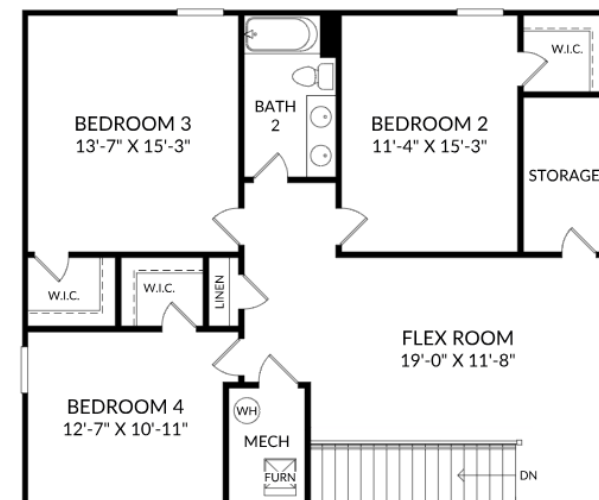

SMart

SELECTED HOMES

Designed with *you* in mind

THE JEFFERSON

Homesite 91 | Elevation G

605 Jeremy Court,
Grovetown, GA 30813

- 4 bedrooms, 2 full bathrooms, 1 half bathroom
- 2,797 square feet
- Covered Patio
- Main and Upper Level Flex Room
- Main Level Primary Suite

Main Level floor plan

Upper Level floor plan

Prices, features and incentives are subject to change without notice. Photos used are for illustrative purposes only. Square footage is an approximation. Square footage is calculated to the outside of the framed walls or to the face of the brick on brick exteriors. It includes all conditioned spaces, except spaces under 5' in height. Site plan and home renderings are artist's concept only and elevation illustrations may include optional features. Actual product and specifications may vary in dimension or detail from these drawings and are subject to change without notice. It is recommended that the architectural blueprints be reviewed for clarification of features. Lot sizes, features and home sites are approximate and subject to change without notice. This brochure is for illustrative purposes only and is not part of a legal contract. Certain restrictions may apply. See a Neighborhood Sales Manager for details. ©Stanley Martin Homes, LLC | 07/2024 |