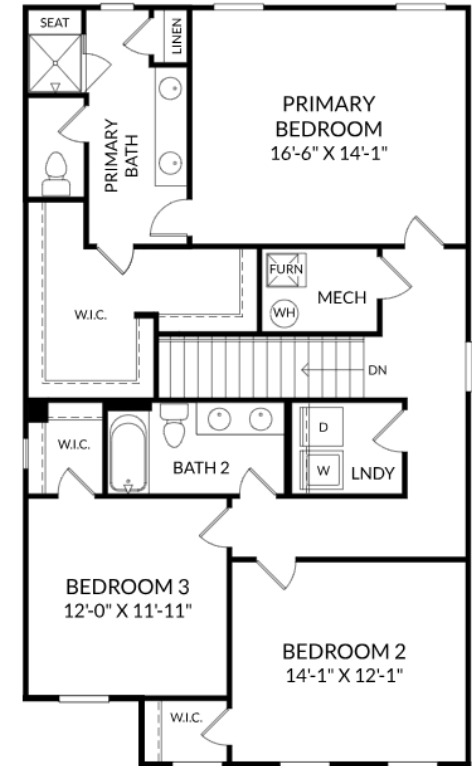

## THE HOLLINS

Homesite 92 | Elevation H  
603 Jeremy Court,  
Grovetown, GA 30813

- 4 bedrooms, 3 full bathrooms
- 2,455 square feet
- Open Concept Main Level
- Dual Sink in Hall Bath
- Covered Patio

Main Level floor plan

Upper Level floor plan

Prices, features and incentives are subject to change without notice. Photos used are for illustrative purposes only. Square footage is an approximation. Square footage is calculated to the outside of the framed walls or to the face of the brick on brick exteriors. It includes all conditioned spaces, except spaces under 5' in height. Site plan and home renderings are artist's concept only and elevation illustrations may include optional features. Actual product and specifications may vary in dimension or detail from these drawings and are subject to change without notice. It is recommended that the architectural blueprints be reviewed for clarification of features. Lot sizes, features and home sites are approximate and subject to change without notice. This brochure is for illustrative purposes only and is not part of a legal contract. Certain restrictions may apply. See a Neighborhood Sales Manager for details. ©Stanley Martin Homes, LLC | 07/2024 |