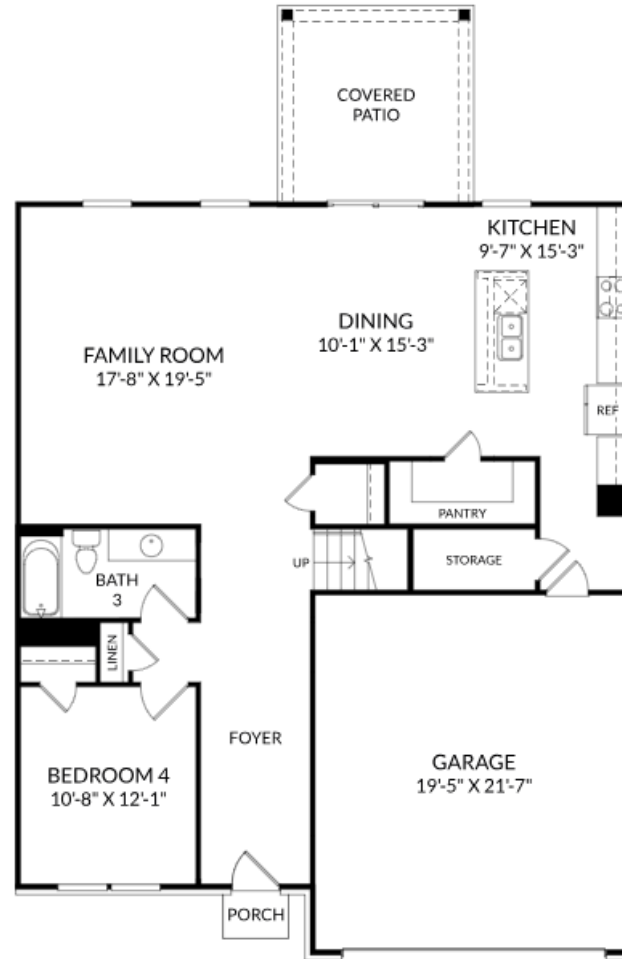

## THE HOLLINS

Homesite 92 | Elevation H  
603 Jeremy Court,  
Grovetown, GA 30813

- 4 bedrooms, 3 full bathrooms
- 2,455 square feet
- Open Concept Main Level
- Dual Sink in Hall Bath
- Covered Patio

Main Level floor plan

Upper Level floor plan

Prices, features and incentives are subject to change without notice. Photos used are for illustrative purposes only. Square footage is an approximation. Square footage is calculated to the outside of the framed walls or to the face of the brick on brick exteriors. It includes all conditioned spaces, except spaces under 5' in height. Site plan and home renderings are artist's concept only and elevation illustrations may include optional features. Actual product and specifications may vary in dimension or detail from these drawings and are subject to change without notice. It is recommended that the architectural blueprints be reviewed for clarification of features. Lot sizes, features and home sites are approximate and subject to change without notice. This brochure is for illustrative purposes only and is not part of a legal contract. Certain restrictions may apply. See a Neighborhood Sales Manager for details. ©Stanley Martin Homes, LLC | 07/2024 |