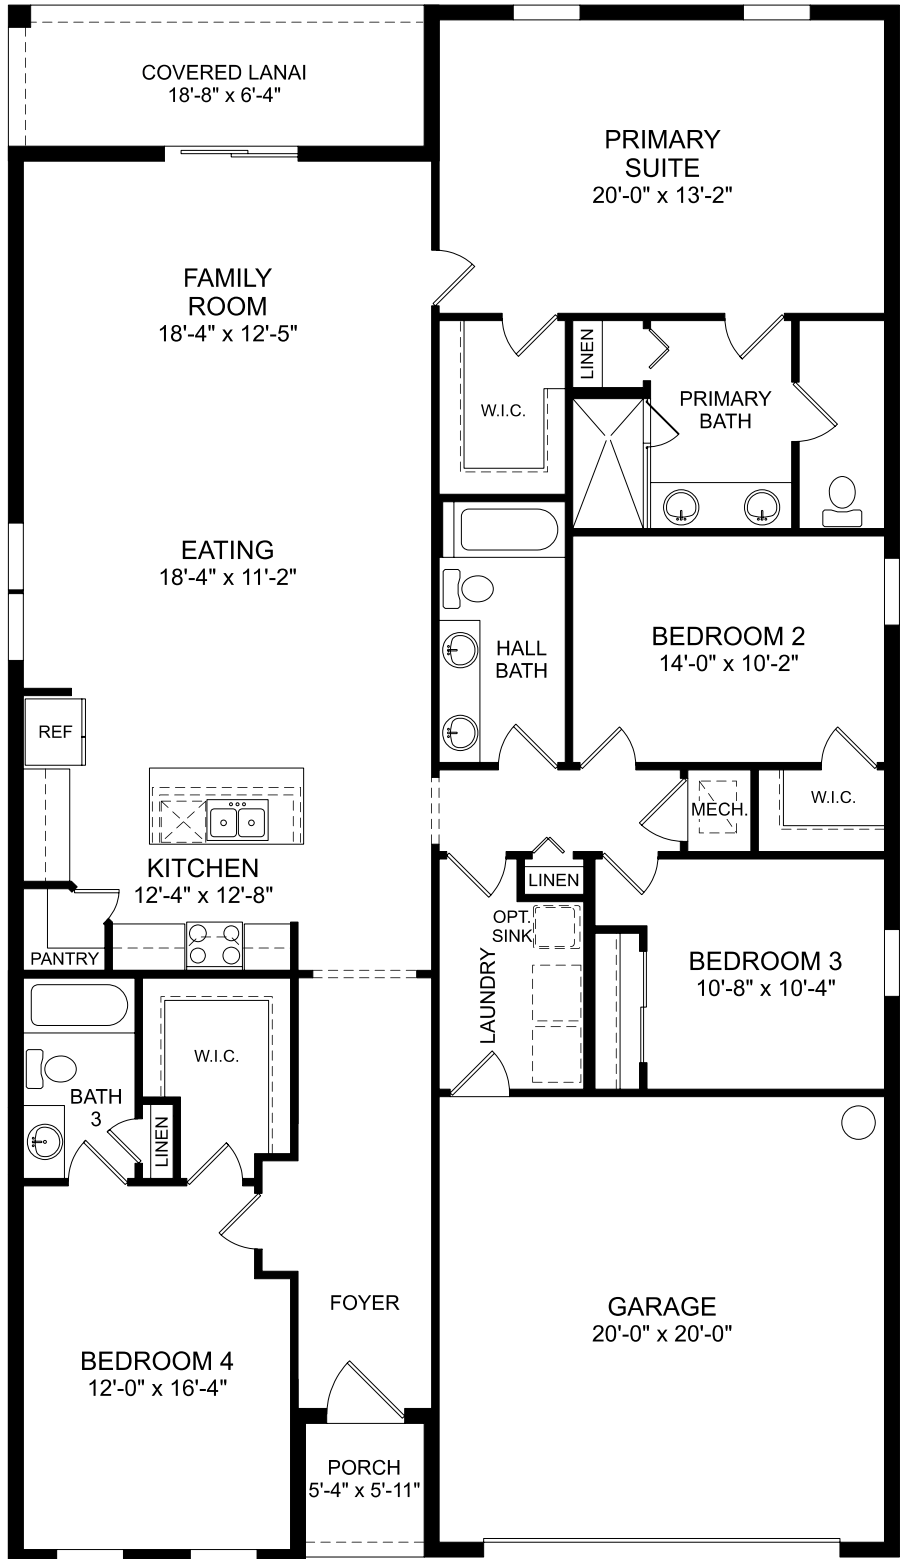

Webber

First Floor
 4 Beds
 3 Full Baths
 2,210 Sq. Ft.

Selected Options:

Covered Lanai
 Bedroom 4 Suite

The floor plans shown are for general illustration purposes only. All dimensions are approximate. Actual product and specifications (including windows, doors and room layout) may vary in dimension or detail from the illustration shown, may vary with each different elevation available for a particular floor plan, and are subject to change without notice. Optional features shown may not be available in all communities or for all homesites. Certain optional features must be purchased together or must be purchased for a particular homesite. See the actual architectural plans for clarification of dimensions and optional features for each home, elevation and homesite.