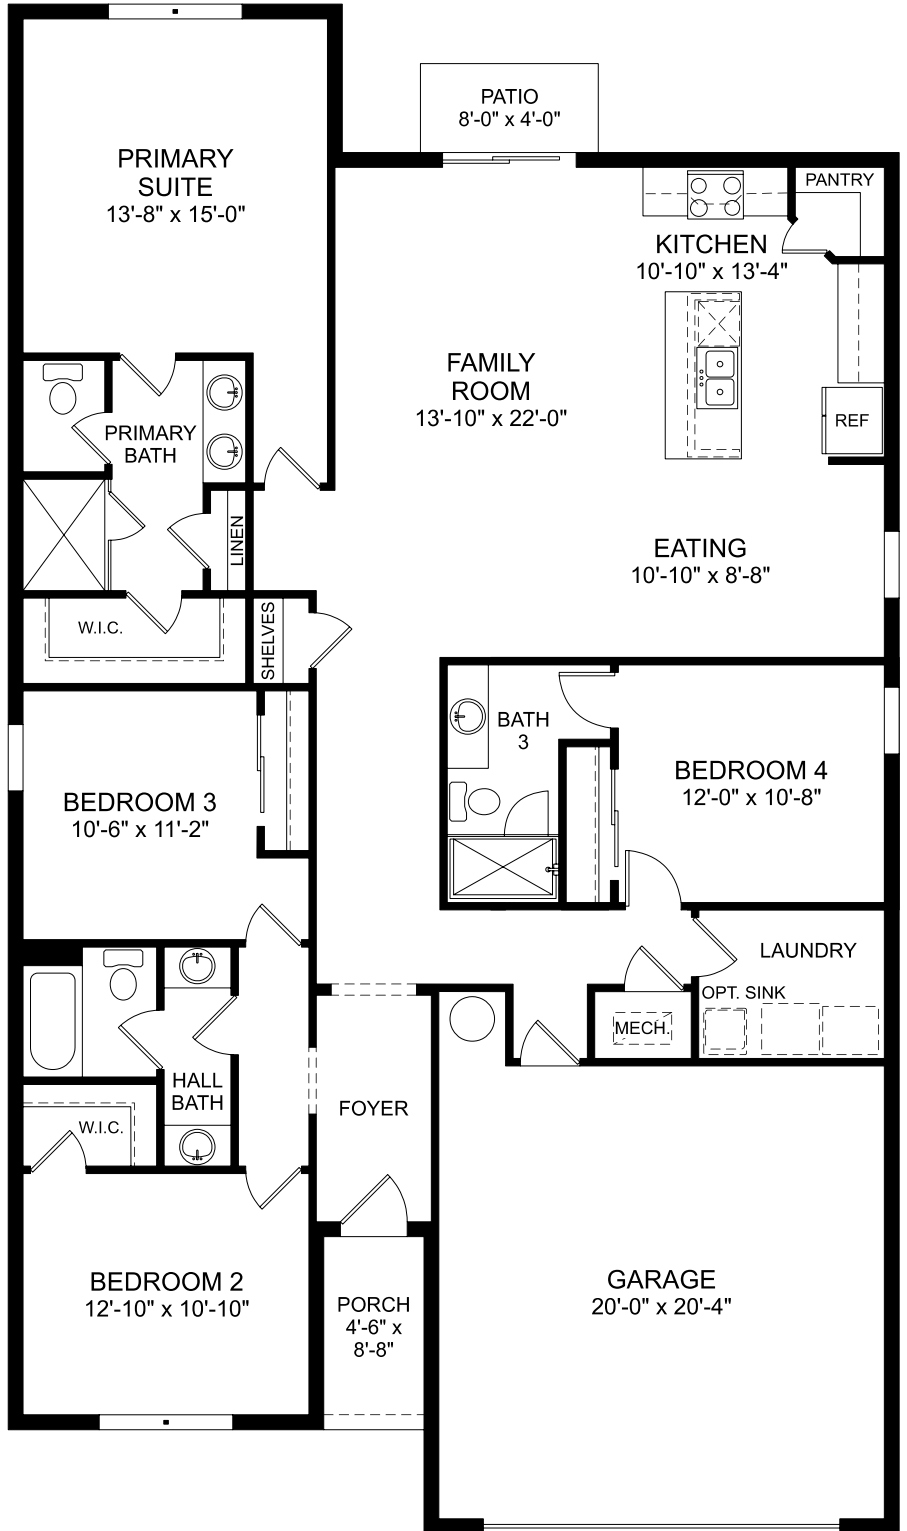

**Seaton**

First Floor  
 4 Beds  
 3 Full Baths  
 2 Car Garage  
 2,001 Sq. Ft.

**Selected Options:**

Bedroom 4/Bath 3

The floor plans shown are for general illustration purposes only. All dimensions are approximate. Actual product and specifications (including windows, doors and room layout) may vary in dimension or detail from the illustration shown, may vary with each different elevation available for a particular floor plan, and are subject to change without notice. Optional features shown may not be available in all communities or for all homesites. Certain optional features must be purchased together or must be purchased for a particular homesite. See the actual architectural plans for clarification of dimensions and optional features for each home, elevation and homesite.