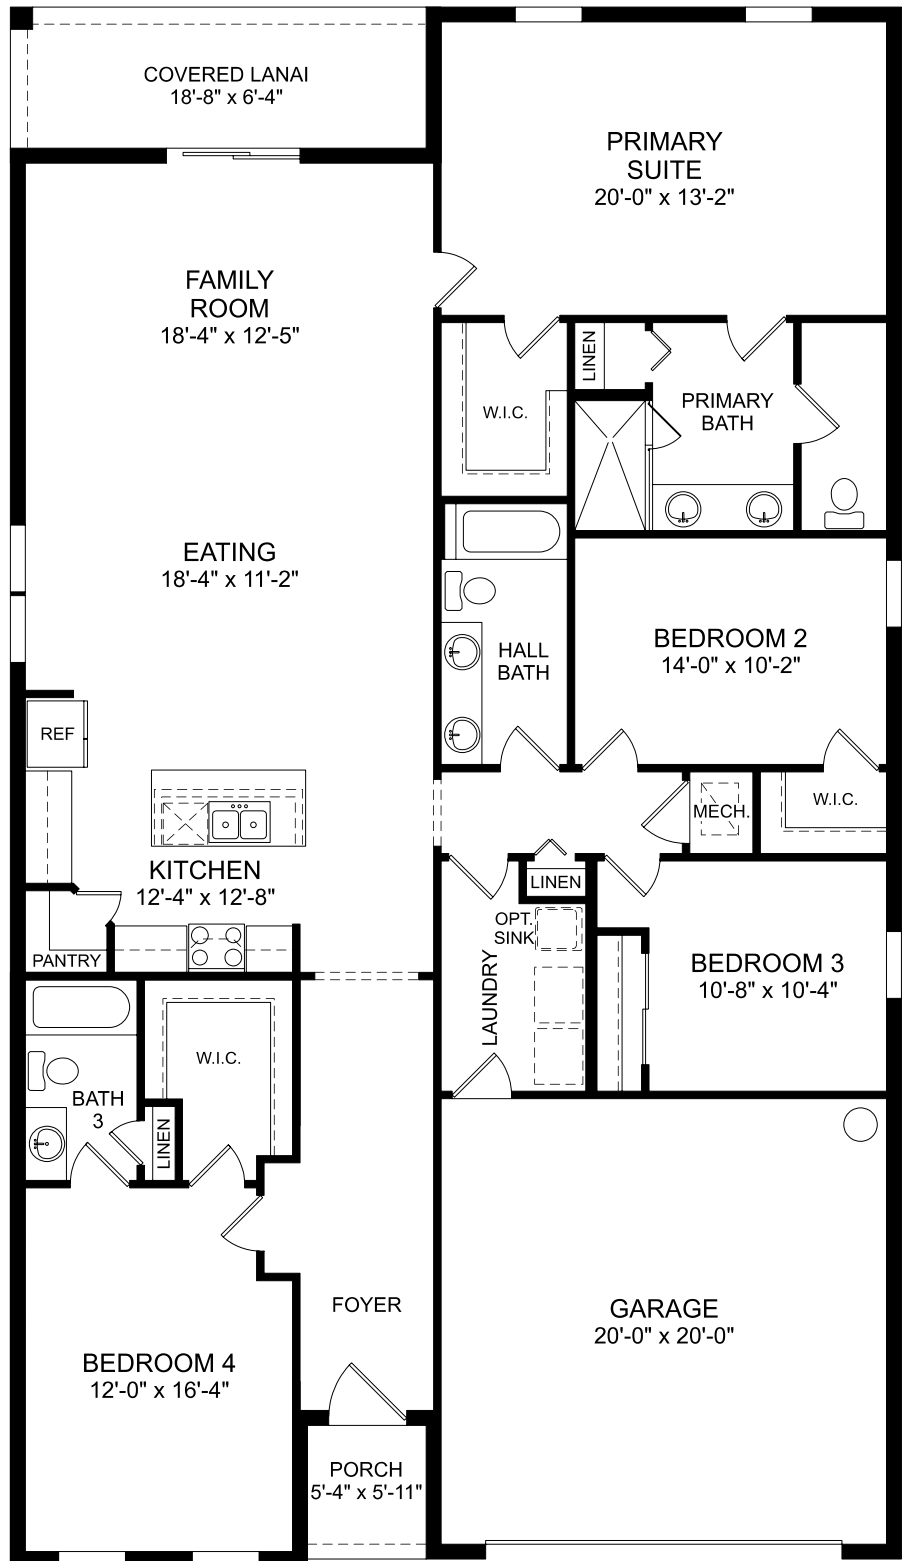

Webber

First Floor
 4 Beds
 3 Full Baths
 2 Car Garage
 2,210 Sq. Ft.

Selected Options:

Covered Lanai
 Bedroom 4 Suite

The floor plans shown are for general illustration purposes only. All dimensions are approximate. Actual product and specifications (including windows, doors and room layout) may vary in dimension or detail from the illustration shown, may vary with each different elevation available for a particular floor plan, and are subject to change without notice. Optional features shown may not be available in all communities or for all homesites. Certain optional features must be purchased together or must be purchased for a particular homesite. See the actual architectural plans for clarification of dimensions and optional features for each home, elevation and homesite.