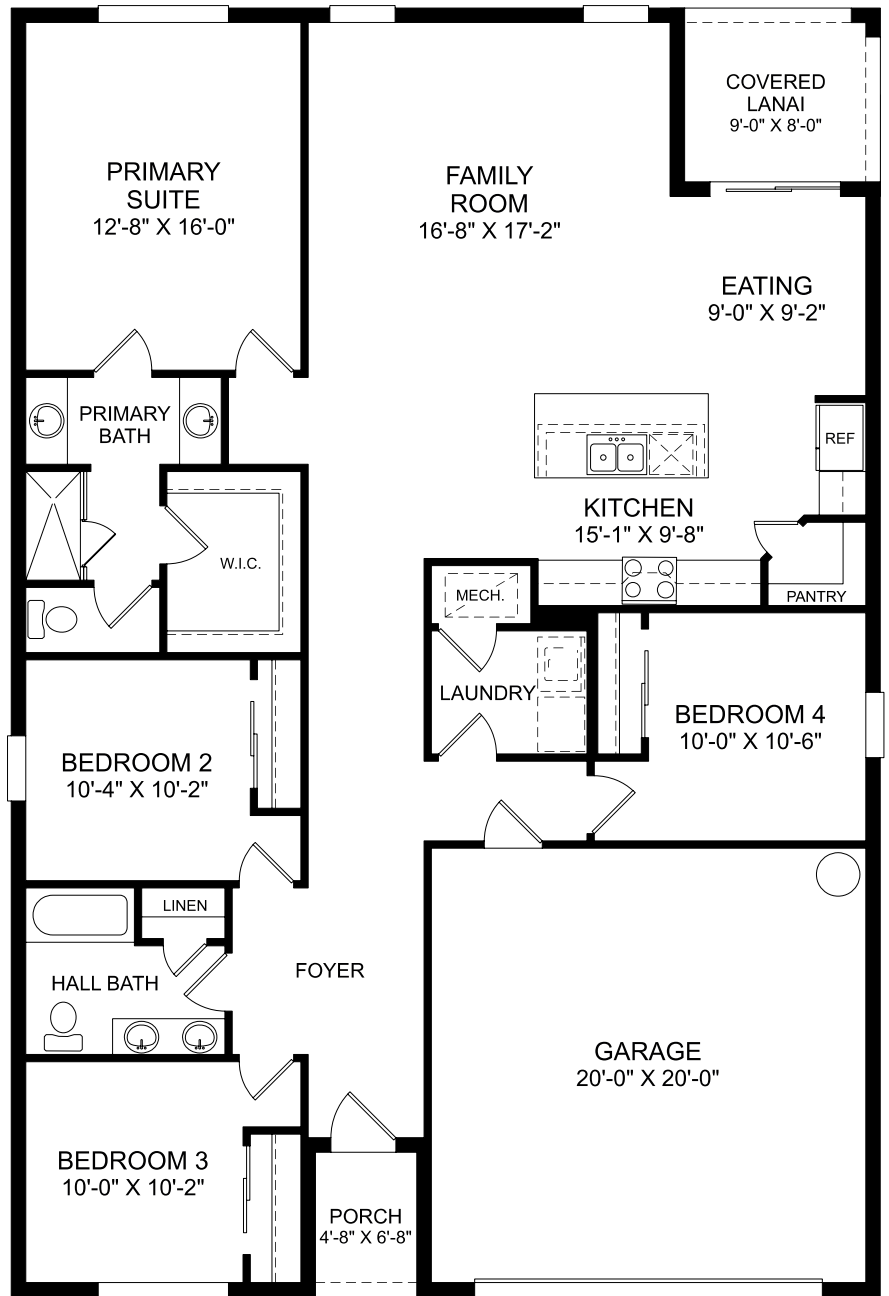

**Juniper**

First Floor

4 Beds

2 Full Baths

2 Car Garage

1,839 Sq. Ft.

**Selected Options:**

Covered Lanai

The floor plans shown are for general illustration purposes only. All dimensions are approximate. Actual product and specifications (including windows, doors and room layout) may vary in dimension or detail from the illustration shown, may vary with each different elevation available for a particular floor plan, and are subject to change without notice. Optional features shown may not be available in all communities or for all homesites. Certain optional features must be purchased together or must be purchased for a particular homesite. See the actual architectural plans for clarification of dimensions and optional features for each home, elevation and homesite.